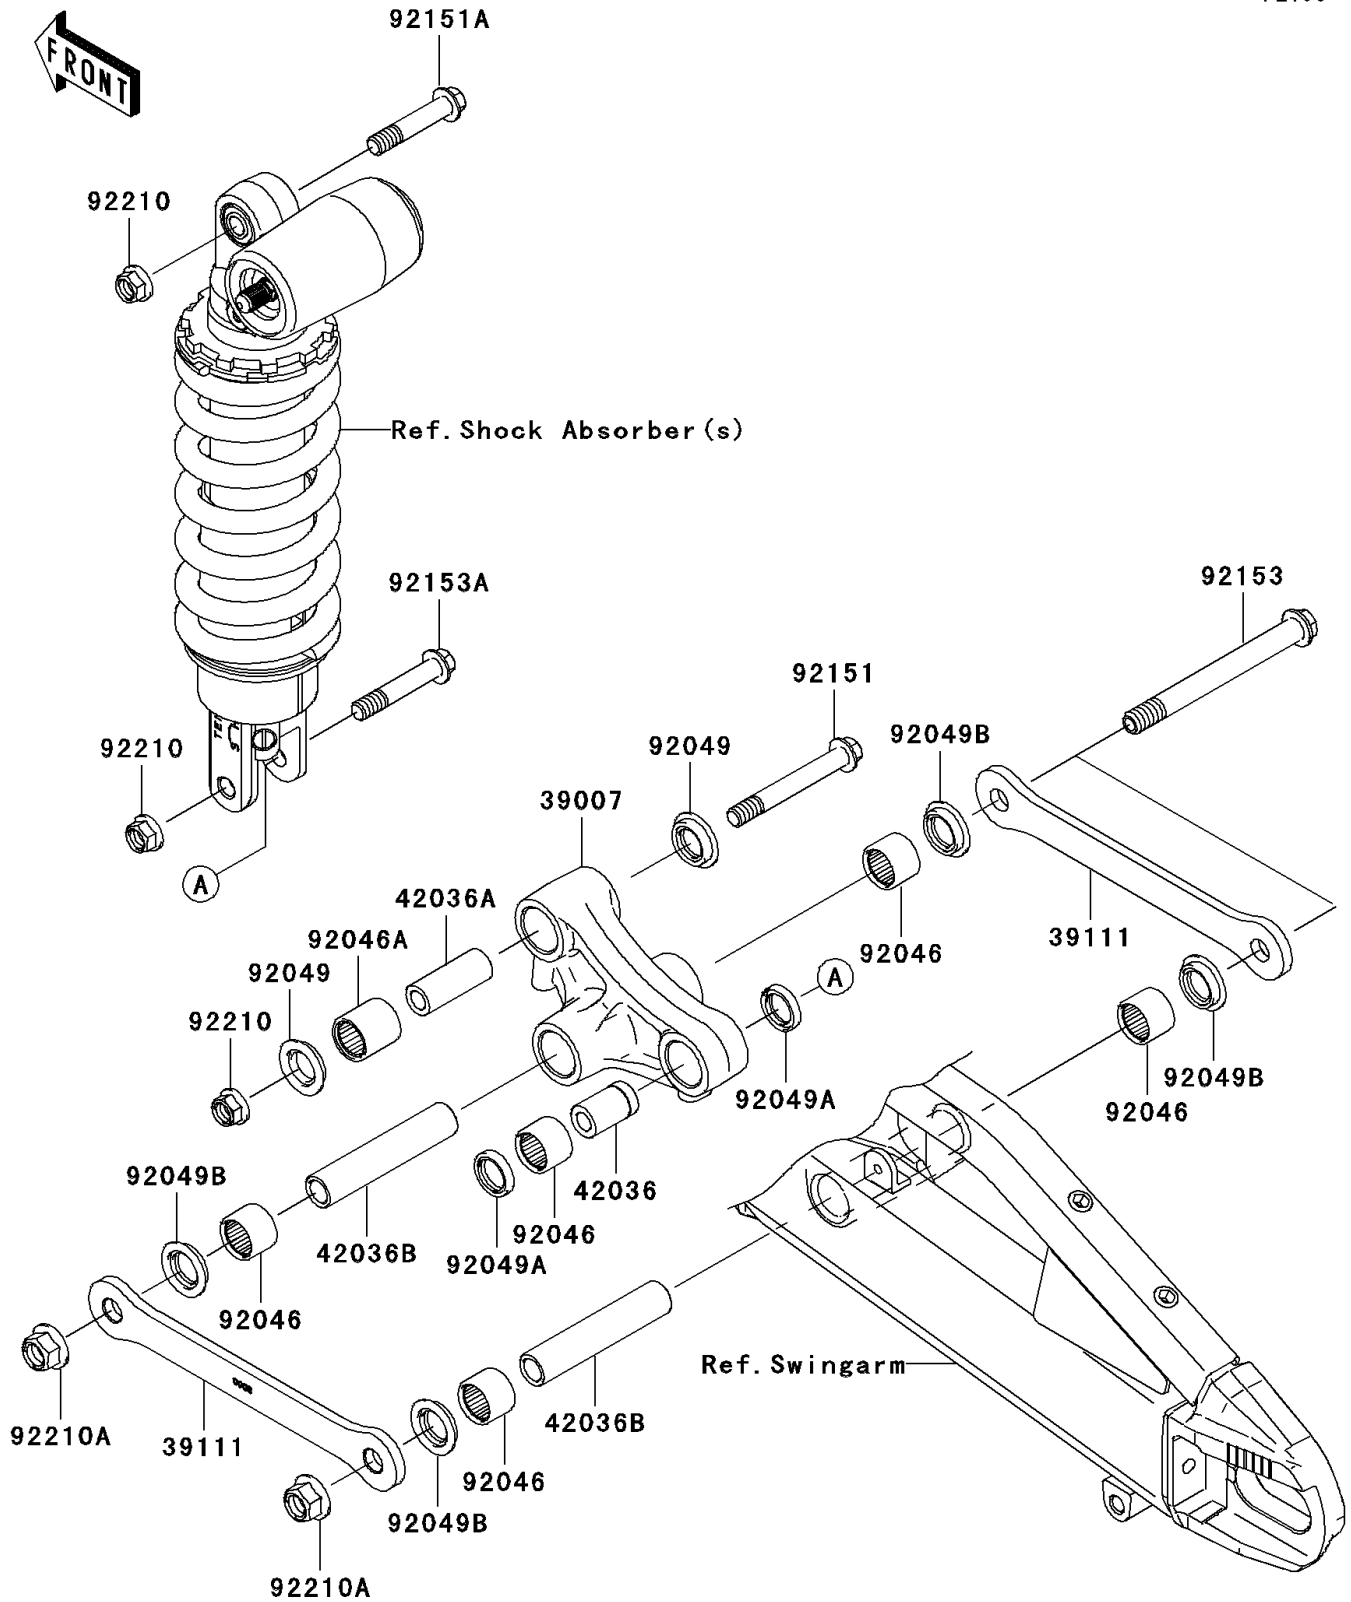

2006 NINJA® ZX™-6RR PARTS DIAGRAM

Rear Suspension

F2150

2006 NINJA® ZX™-6RR PARTS LIST

Rear Suspension

ITEM NAME	PART NUMBER	QUANTITY
ARM-SUSP,UNI TRAK (Ref # 39007)	39007-0006	1
ROD-TIE,SUSPENSION (Ref # 39111)	39111-0008	1
SLEEVE,10.1X18X30 (Ref # 42036)	42036-1258	1
SLEEVE,10.1X17X44.5 (Ref # 42036A)	42036-1342	1
SLEEVE,12.1X18X90 (Ref # 42036B)	42036-1360	1
BEARING-NEEDLE,SFYZM182417 (Ref # 92046)	92046-1272	1
BEARING-NEEDLE,SFYZM172425 (Ref # 92046A)	92046-1273	1
SEAL-OIL,MHA17245.7F (Ref # 92049)	92049-1223	1
SEAL-OIL,MHA18244 (Ref # 92049A)	92049-1225	1
SEAL-OIL,KCR MF018N1 (Ref # 92049B)	92049-1493	1
BOLT,FLANGED,10X77 (Ref # 92151)	92151-1600	1
BOLT,FLANGED,10X51 (Ref # 92151A)	92151-1798	1
BOLT,FLANGED,12X117 (Ref # 92153)	92153-0508	1
BOLT,FLANGED,10X55 (Ref # 92153A)	92153-0663	1
NUT,LOCK,FLANGED,10MM (Ref # 92210)	92210-1139	1
NUT,LOCK,FLANGED,12MM (Ref # 92210A)	92210-1150	1