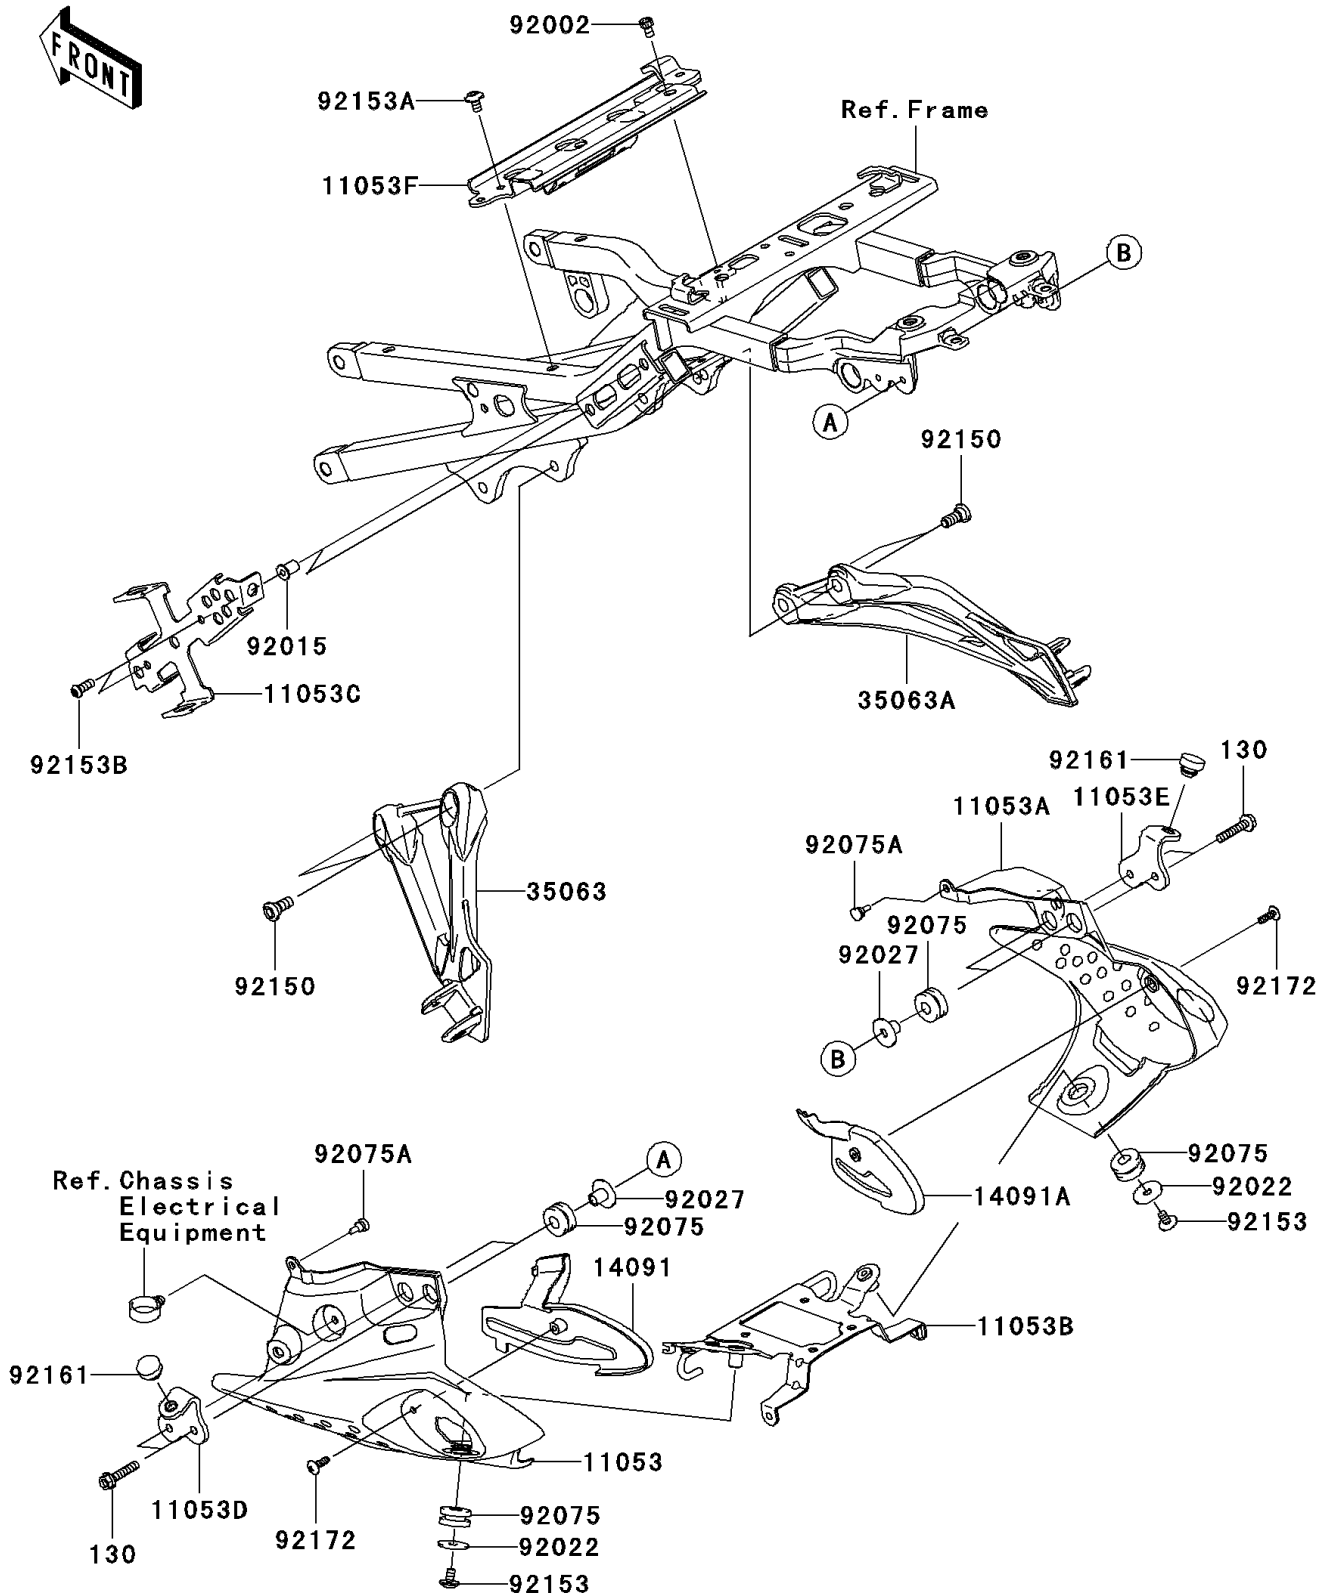

## 2006 NINJA® ZX™-6RR PARTS DIAGRAM

Frame Fittings(Rear)

F2131

## 2006 NINJA® ZX™-6RR PARTS LIST

Frame Fittings(Rear)

ITEM NAME	PART NUMBER	QUANTITY
BOLT-FLANGED,6X30 (Ref # 130)	130L0630	1
BRACKET,REAR SIGNAL LAMP,LH (Ref # 11053)	11053-1404	1
BRACKET,REAR SIGNAL LAMP,RH (Ref # 11053A)	11053-1405	1
BRACKET,REAR FLAP (Ref # 11053B)	11053-1538	1
BRACKET,RELAY BOX (Ref # 11053C)	11053-1664	1
BRACKET,LH (Ref # 11053D)	11053-1701	1
BRACKET,RH (Ref # 11053E)	11053-1702	1
BRACKET,FRONT SEAT (Ref # 11053F)	11053-1721	1
COVER,REAR SIGNAL LAMP,LH (Ref # 14091)	14091-0362	1
COVER,REAR SIGNAL LAMP,RH (Ref # 14091A)	14091-0363	1
STAY,RR,LH (Ref # 35063)	35063-0144	1
STAY,RR,RH (Ref # 35063A)	35063-0145	1
BOLT,SOCKET,6X14 (Ref # 92002)	92002-1175	1
NUT,WELL,5MM (Ref # 92015)	92015-1757	1
WASHER,7X24X1.6 (Ref # 92022)	92022-1160	1
COLLAR,L=13.1,BLACK (Ref # 92027)	92027-1450	1
DAMPER (Ref # 92075)	92075-1690	1
DAMPER (Ref # 92075A)	92075-1808	1
BOLT,SOCKET,8X20 (Ref # 92150)	92150-1760	1
BOLT,SOCKET,6X10 (Ref # 92153)	92153-0410	1
BOLT,6X18 (Ref # 92153A)	92153-0816	1
BOLT,SOCKET,5X16 (Ref # 92153B)	92153-1244	1
DAMPER (Ref # 92161)	92161-0046	1
SCREW,TAPPING,5X16 (Ref # 92172)	92172-0175	1