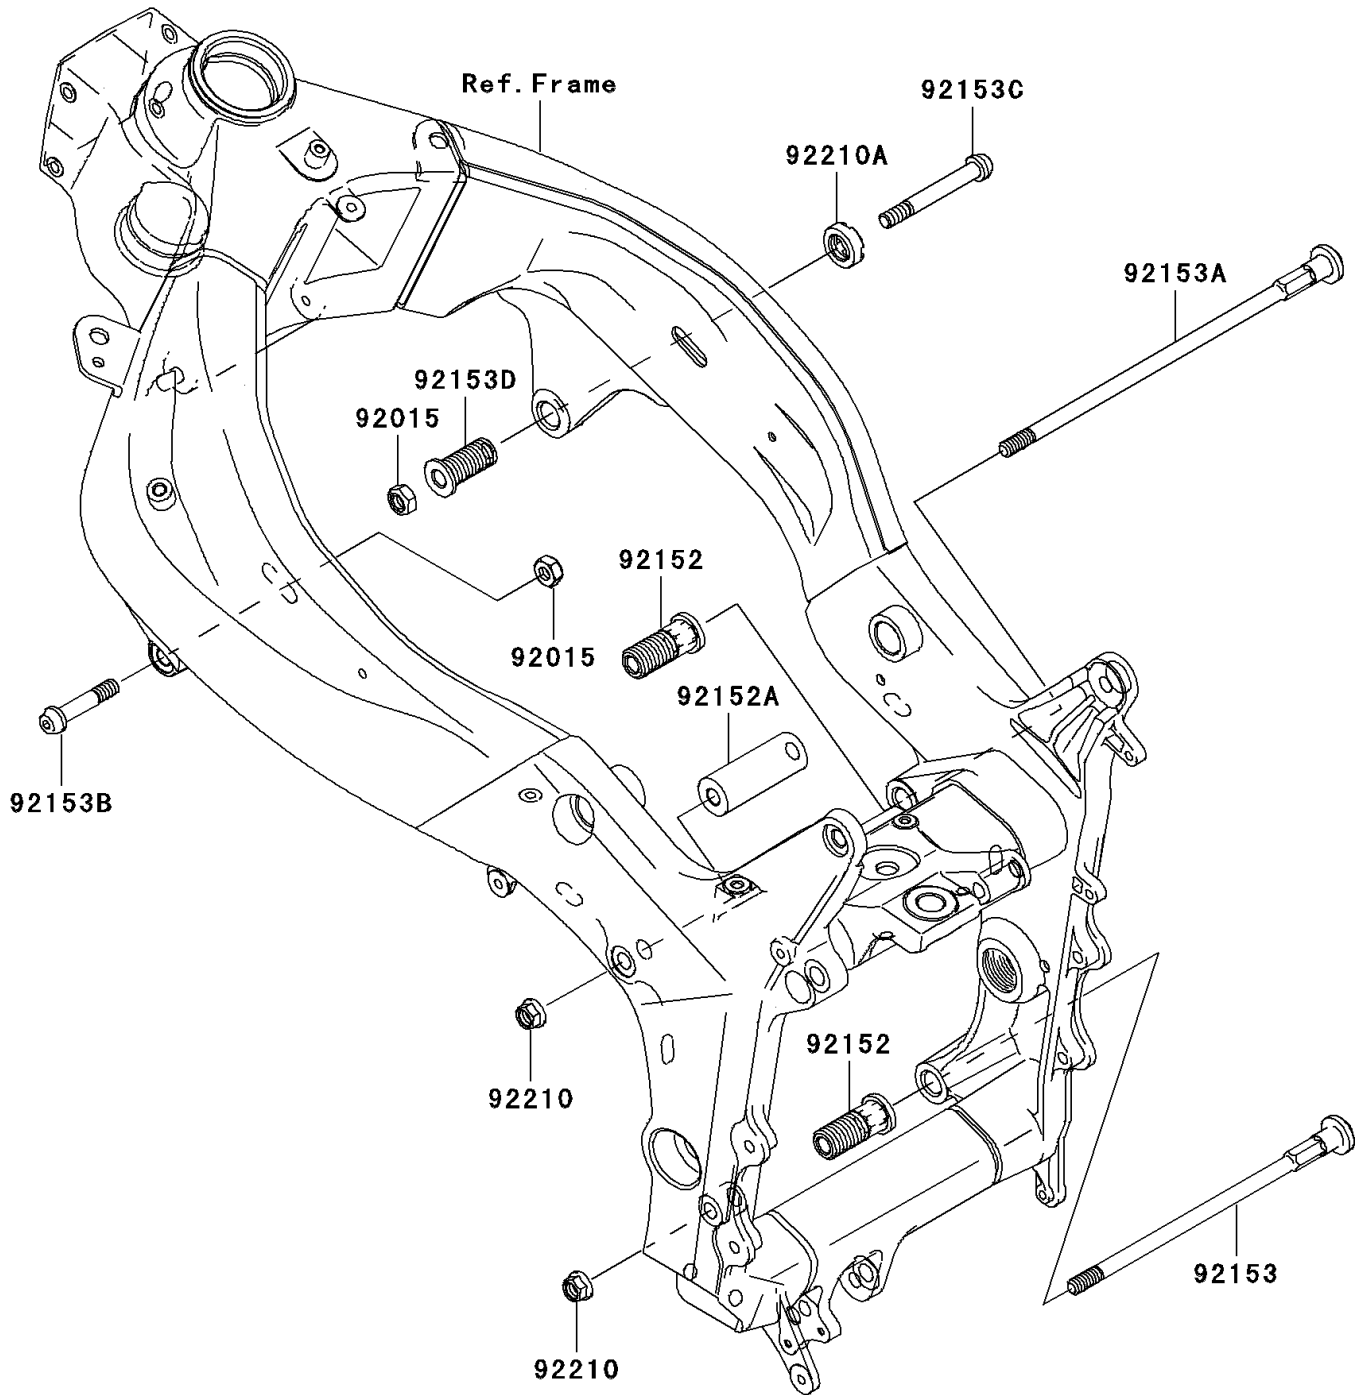

2006 NINJA® ZX™-6RR PARTS DIAGRAM

Engine Mount

F2122

2006 NINJA® ZX™-6RR PARTS LIST

Engine Mount

ITEM NAME	PART NUMBER	QUANTITY
NUT,LOCK,10MM,BLACK (Ref # 92015)	92015-1189	1
COLLAR,ENGINE MOUNT (Ref # 92152)	92152-0076	1
COLLAR,10.5X26X70 (Ref # 92152A)	92152-1062	1
BOLT,SOCKET,10X233 (Ref # 92153)	92153-0814	1
BOLT,SOCKET,10X285.5 (Ref # 92153A)	92153-0815	1
BOLT,SOCKET,10X50 (Ref # 92153B)	92153-0858	1
BOLT,SOCKET,10X80 (Ref # 92153C)	92153-0924	1
BOLT,ENGINE MOUNT,18MM (Ref # 92153D)	92153-1098	1
NUT,LOCK,FLANGED,10MM (Ref # 92210)	92210-1139	1
NUT,CASTLE,18MM (Ref # 92210A)	92210-1390	1