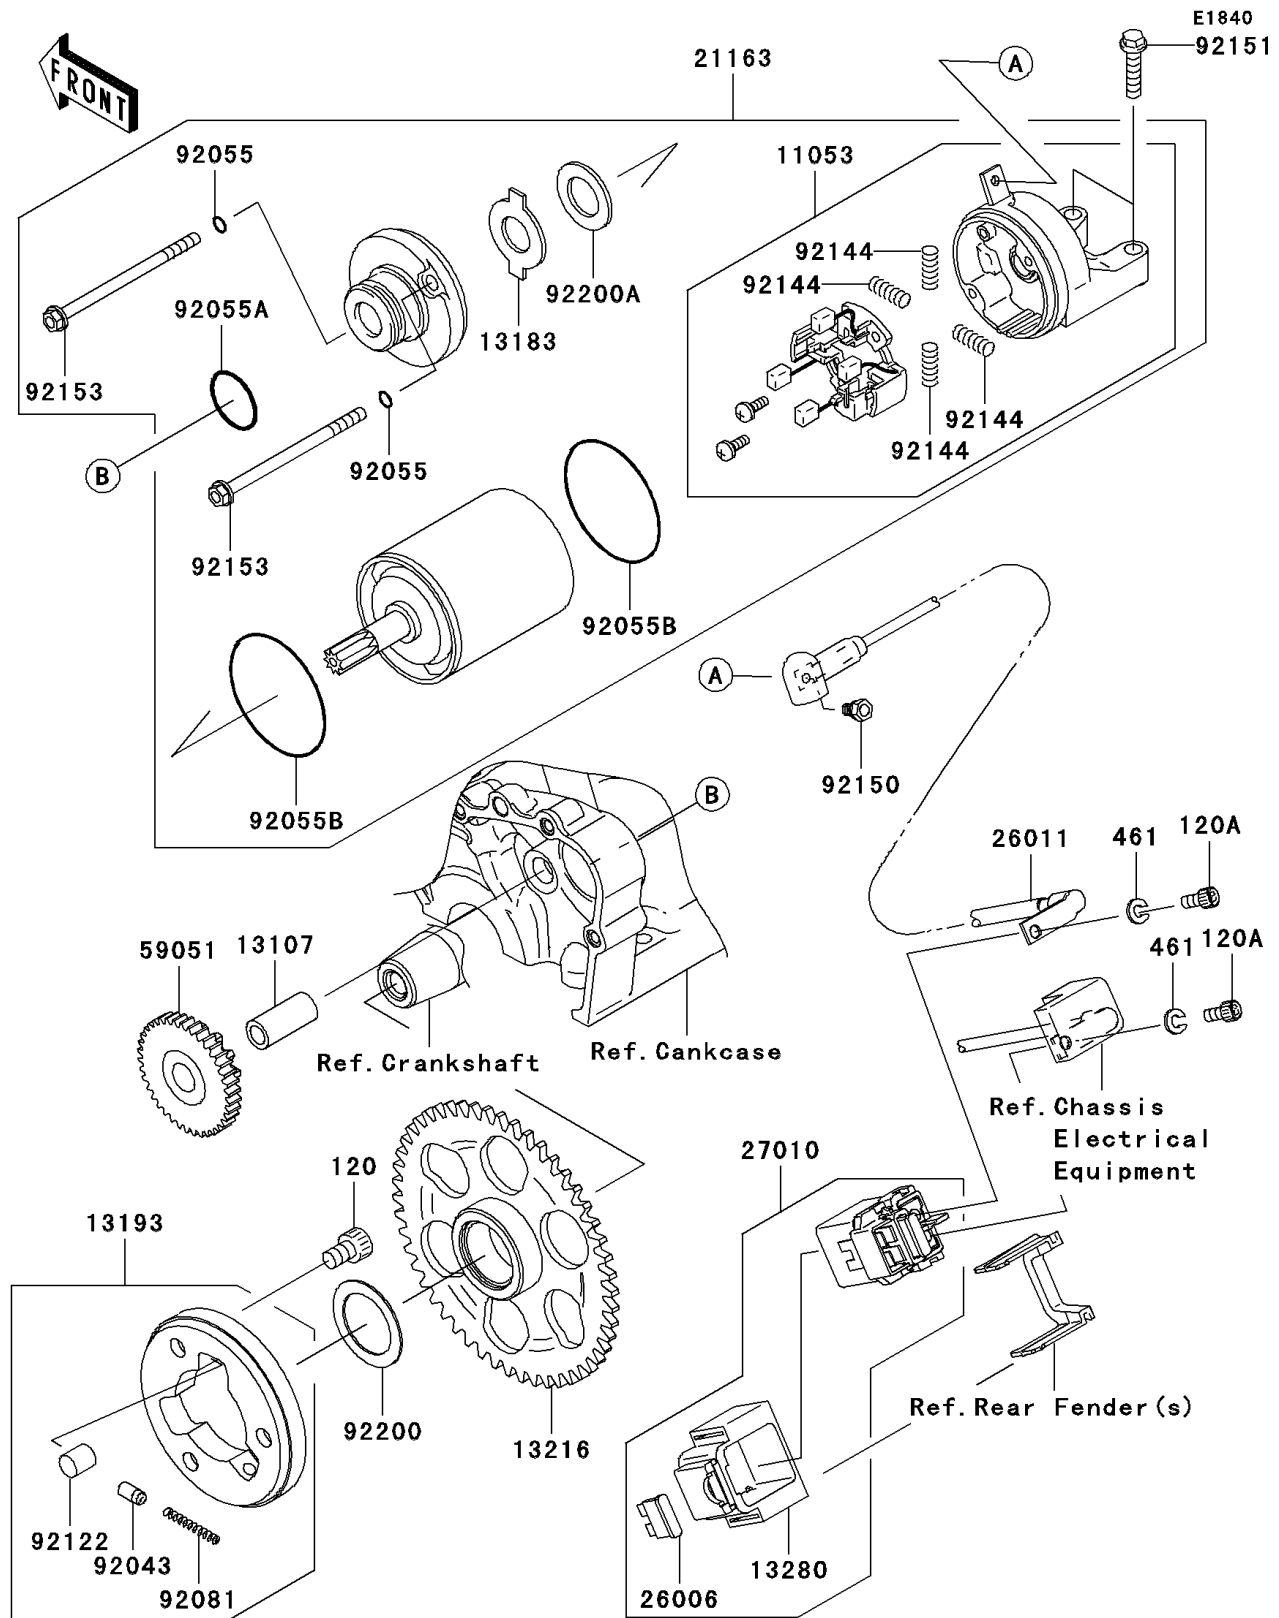

2006 NINJA® ZX™-6RR PARTS DIAGRAM

Starter Motor

2006 NINJA® ZX™-6RR PARTS LIST

Starter Motor

ITEM NAME	PART NUMBER	QUANTITY
BOLT-SOCKET,8X12 (Ref # 120)	120P0812	1
BOLT-SOCKET,5X10 (Ref # 120A)	120S0510	1
WASHER-SPRING,5MM,BLACK (Ref # 461)	461K0500	1
BRACKET,STARTER (Ref # 11053)	11053-0224	1
SHAFT,7.8X12X26.5 (Ref # 13107)	13107-1176	1
PLATE (Ref # 13183)	13183-1460	1
CLUTCH-ASSY-ONEWAY (Ref # 13193)	13193-0001	1
GEAR-COMP,ONEWAY CLUTCH (Ref # 13216)	13216-0011	1
HOLDER,SWITCH (Ref # 13280)	13280-0109	1
STARTER-ELECTRIC (Ref # 21163)	21163-0006	1
FUSE,30A-G (Ref # 26006)	26006-1006	1
WIRE-LEAD (Ref # 26011)	26011-0065	1
SWITCH,MAGNETIC (Ref # 27010)	27010-0030	1
GEAR-SPUR,IDLE (Ref # 59051)	59051-1413	1
PIN (Ref # 92043)	92043-132	1
RING-O,STARTER (Ref # 92055)	92055-0013	1
RING-O,24.4X3.1 (Ref # 92055A)	92055-1262	1
RING-O (Ref # 92055B)	92055-1455	1
SPRING,COIL (Ref # 92081)	92081-159	1
ROLLER (Ref # 92122)	92122-006	1
SPRING,BRUSH (Ref # 92144)	92144-1423	1
BOLT (Ref # 92150)	92150-1305	1
BOLT,FLANGED-SMALL,6X25 (Ref # 92151)	92151-1930	1
BOLT (Ref # 92153)	92153-0405	1
WASHER,28.5X40.0X1.0 (Ref # 92200)	92200-0168	1
WASHER (Ref # 92200A)	92200-1019	1