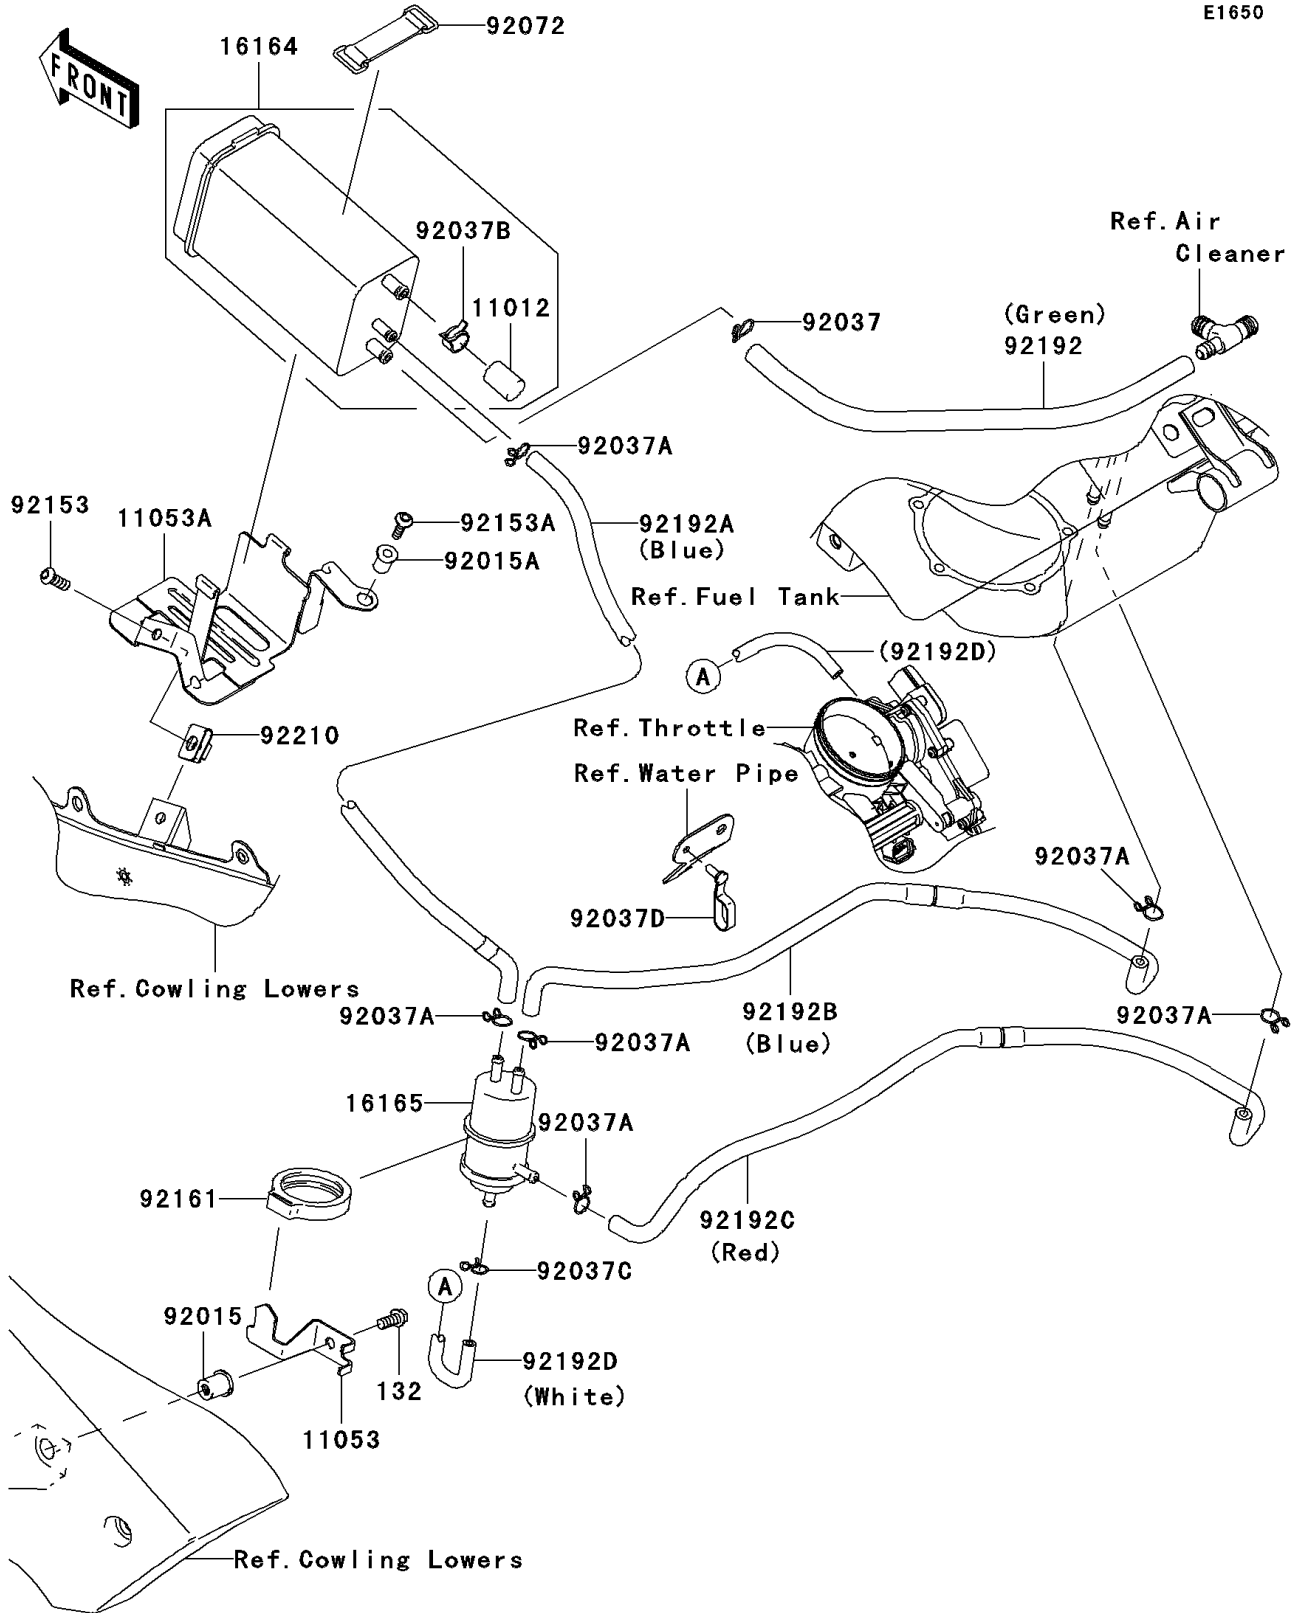

2006 NINJA® ZX™-6RR PARTS DIAGRAM

Fuel Evaporative System(CA)

E1650

2006 NINJA® ZX™-6RR PARTS LIST

Fuel Evaporative System(CA)

ITEM NAME	PART NUMBER	QUANTITY
CAP,CANISTER (Ref # 11012)	11012-1388	1
BRACKET (Ref # 11053)	11053-1619	1
BRACKET (Ref # 11053A)	11053-1658	1
CANISTER (Ref # 16164)	16164-1054	1
SEPARATOR (Ref # 16165)	16165-1001	1
NUT (Ref # 92015)	92015-1700	1
NUT,WELL,5MM (Ref # 92015A)	92015-1757	1
CLAMP,HOSE (Ref # 92037)	92037-1104	1
CLAMP,TUBE (Ref # 92037A)	92037-147	1
CLAMP,CANISTER (Ref # 92037B)	92037-1512	1
CLAMP (Ref # 92037C)	92037-1712	1
CLAMP,SPEED,L=80.5 (Ref # 92037D)	92037-1903	1
BAND,L=50 (Ref # 92072)	92072-1419	1
BOLT,SOCKET,6X16 (Ref # 92153)	92153-0404	1
BOLT,SOCKET,5X16 (Ref # 92153A)	92153-1244	1
DAMPER (Ref # 92161)	92161-0239	1
TUBE,CANISTER-FITTING,GREEN (Ref # 92192)	92192-0169	1
TUBE,SEPARATOR-CANISTER,BLUE (Ref # 92192A)	92192-0170	1
TUBE,SEPARATOR-TANK,BLUE (Ref # 92192B)	92192-0171	1
TUBE,SEPARATOR-TANK,RED (Ref # 92192C)	92192-0173	1
TUBE,THROTTLE-SEPARATOR,WHITE (Ref # 92192D)	92192-0175	1
NUT (Ref # 92210)	92210-0130	1
BOLT-FLANGED-SMALL,6X14 (Ref # 132)	132L0614	1