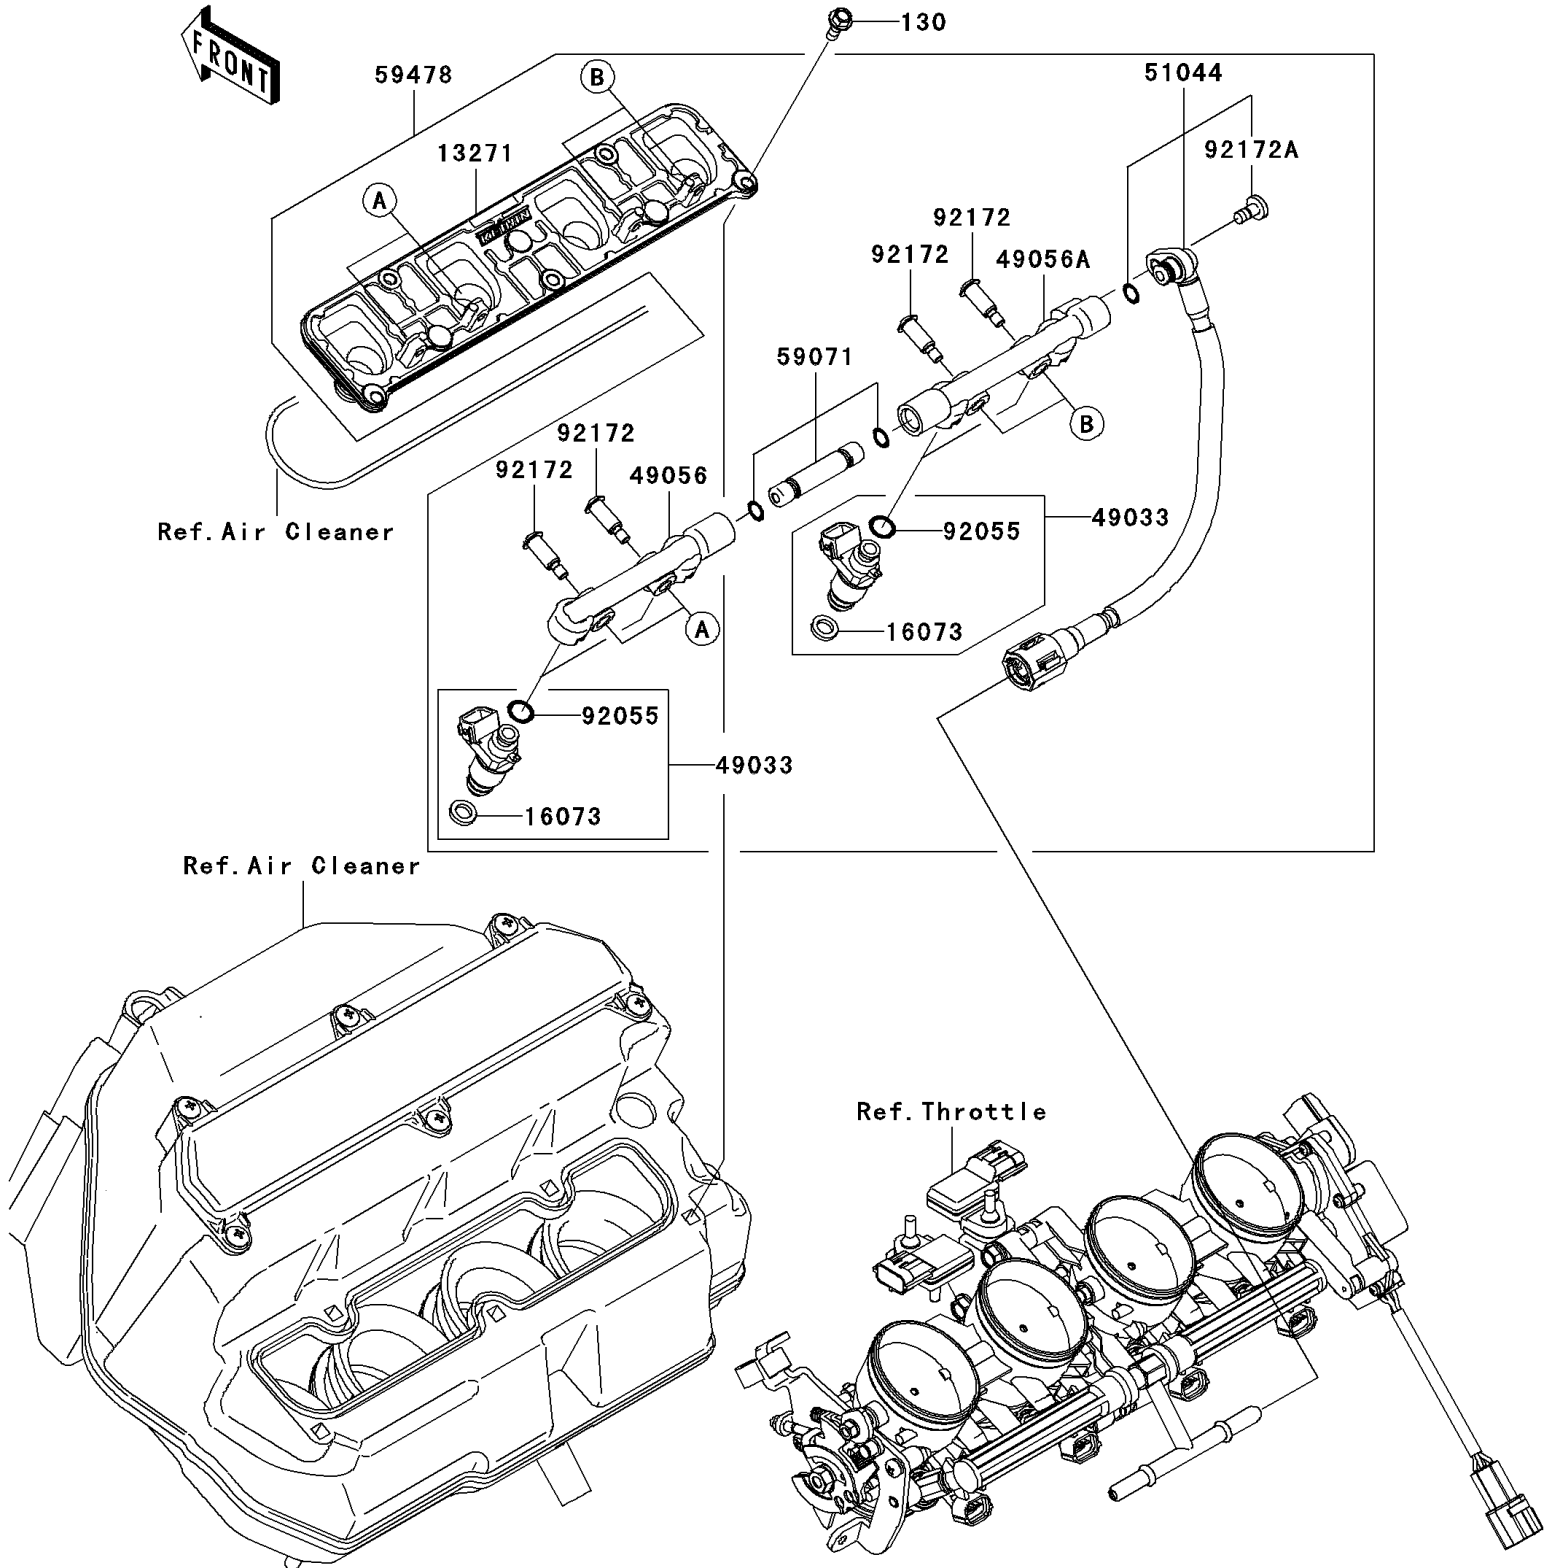

## 2006 NINJA® ZX™-6RR PARTS DIAGRAM

Top Feed Injector

E1515

## 2006 NINJA® ZX™-6RR PARTS LIST

Top Feed Injector

ITEM NAME	PART NUMBER	QUANTITY
BOLT-FLANGED,5X14 (Ref # 130)	130J0514	1
PLATE (Ref # 13271)	13271-0418	1
INSULATOR (Ref # 16073)	16073-0010	1
NOZZLE-INJECTION,SEAL&RING SET (Ref # 49033)	49033-0009	1
PIPE-INJECTION (Ref # 49056)	49056-0009	1
PIPE-INJECTION (Ref # 49056A)	49056-0010	1
TUBE-ASSY (Ref # 51044)	51044-0020	1
JOINT (Ref # 59071)	59071-0030	1
NOZZLE-ASSY (Ref # 59478)	59478-0003	1
RING-O (Ref # 92055)	92055-0077	1
SCREW,PIPE INJECTION (Ref # 92172)	92172-0064	1
SCREW (Ref # 92172A)	92172-0204	1