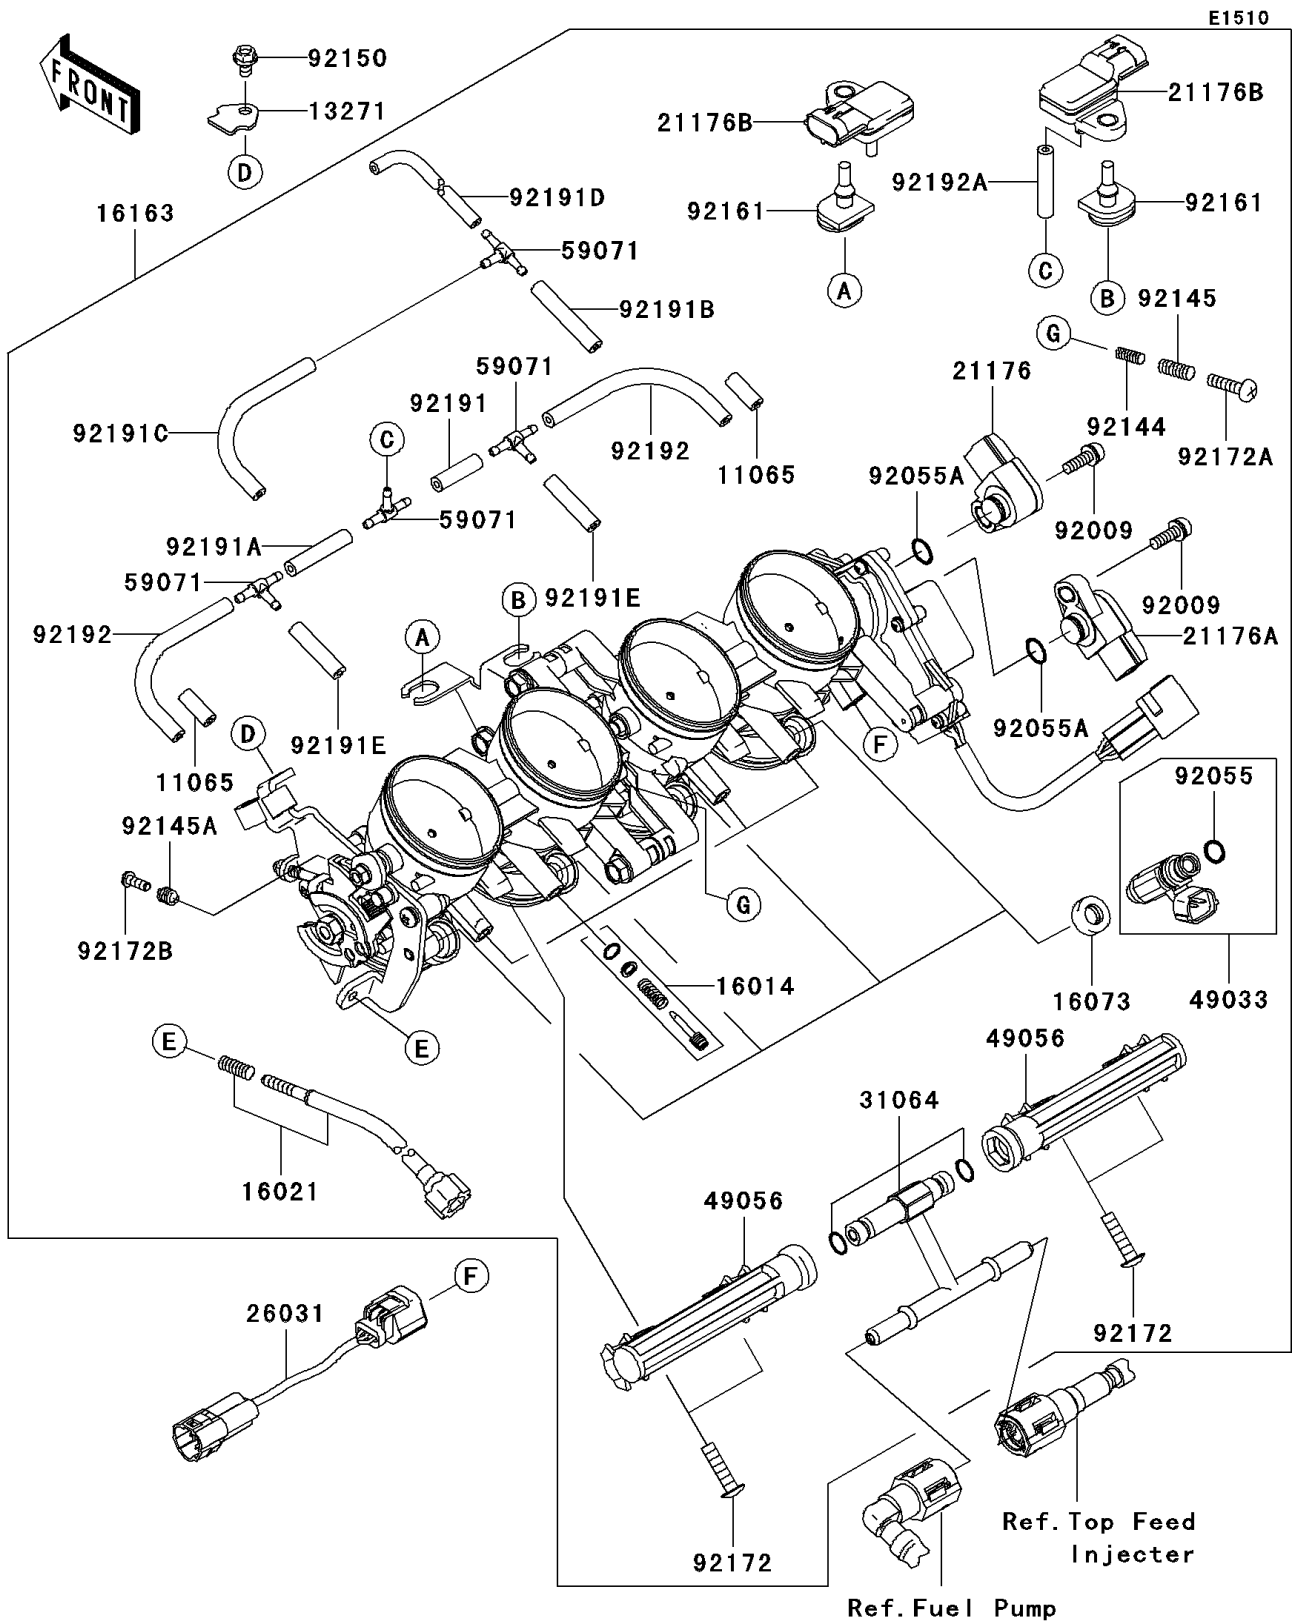

## 2006 NINJA® ZX™-6RR PARTS DIAGRAM

Throttle

## 2006 NINJA® ZX™-6RR PARTS LIST

### Throttle

ITEM NAME	PART NUMBER	QUANTITY
CAP (Ref # 11065)	11065-0018	1
PLATE (Ref # 13271)	13271-0559	1
SCREW-PILOT AIR (Ref # 16014)	16014-0002	1
SCREW-THROTTLE STOP (Ref # 16021)	16021-0010	1
INSULATOR (Ref # 16073)	16073-3707	1
THROTTLE-ASSY (Ref # 16163)	16163-0056	1
SENSOR,TPS (Ref # 21176)	21176-0001	1
SENSOR,TPS (Ref # 21176A)	21176-0002	1
SENSOR (Ref # 21176B)	21176-0058	1
HARNESS (Ref # 26031)	26031-0288	1
PIPE-COMP,FUEL (Ref # 31064)	31064-0023	1
NOZZLE-INJECTION (Ref # 49033)	49033-0006	1
PIPE-INJECTION (Ref # 49056)	49056-0001	1
JOINT,3WAY,T (Ref # 59071)	59071-3752	1
SCREW,THROTTLE SENSOR (Ref # 92009)	92009-1981	1
RING-O,INJECTION NOZZLE (Ref # 92055)	92055-1622	1
RING-O (Ref # 92055A)	92055-1671	1
SPRING (Ref # 92144)	92144-1451	1
SPRING,THROTTLE SYNCRO (Ref # 92145)	92145-0055	1
SPRING (Ref # 92145A)	92145-0294	1
BOLT,5X8 (Ref # 92150)	92150-1406	1
DAMPER (Ref # 92161)	92161-0041	1
SCREW,PIPE INJECTION (Ref # 92172)	92172-0064	1
SCREW,THROTTLE SYNCRO (Ref # 92172A)	92172-0065	1
SCREW (Ref # 92172B)	92172-0129	1
TUBE,3X7X25 (Ref # 92191)	92191-0020	1
TUBE,3X7X35 (Ref # 92191A)	92191-0021	1
TUBE,3X7X40 (Ref # 92191B)	92191-0022	1
TUBE,3X7X100 (Ref # 92191C)	92191-0023	1

## 2006 NINJA® ZX™-6RR PARTS LIST

Throttle

ITEM NAME	PART NUMBER	QUANTITY
TUBE,3X7X153 (Ref # 92191D)	92191-0024	1
TUBE,3X7X30 (Ref # 92191E)	92191-0025	1
TUBE,3X7X95 (Ref # 92192)	92192-0018	1
TUBE,(3X7,3.5X7.5)X35 (Ref # 92192A)	92192-0192	1