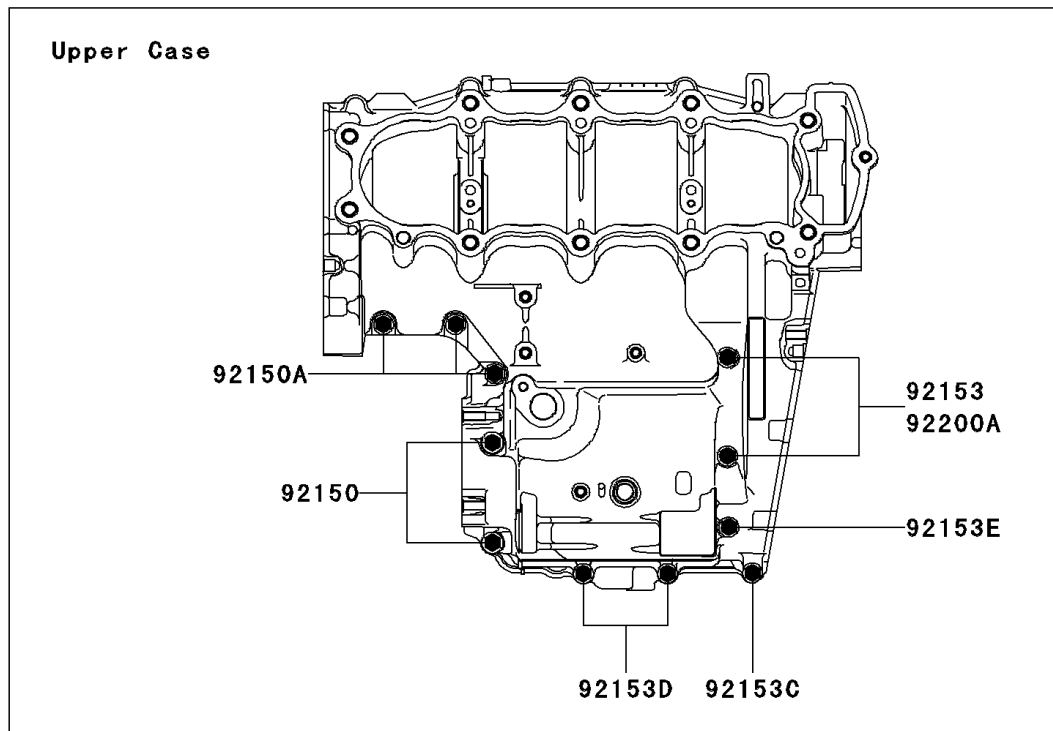

2006 NINJA® ZX™-6RR PARTS DIAGRAM

Crankcase Bolt Pattern

E1412

2006 NINJA® ZX™-6RR PARTS LIST

Crankcase Bolt Pattern

ITEM NAME	PART NUMBER	QUANTITY
BOLT-FLANGED,6X75 (Ref # 130)	130P0675	1
BOLT,7X70 (Ref # 92150)	92150-1250	1
BOLT,6X35 (Ref # 92150A)	92150-1547	1
BOLT,6X95 (Ref # 92153)	92153-0329	1
BOLT,8X94 (Ref # 92153A)	92153-0692	1
BOLT,8X71 (Ref # 92153B)	92153-0693	1
BOLT,6X50,WHITE (Ref # 92153C)	92153-0925	1
BOLT,6X65,WHITE (Ref # 92153D)	92153-0926	1
BOLT,6X85,WHITE (Ref # 92153E)	92153-0927	1
BOLT,7X38 (Ref # 92153F)	92153-1109	1
WASHER,8.5X18X3.0 (Ref # 92200)	92200-0153	1
WASHER,6.8X11.5X1.0 (Ref # 92200A)	92200-1461	1