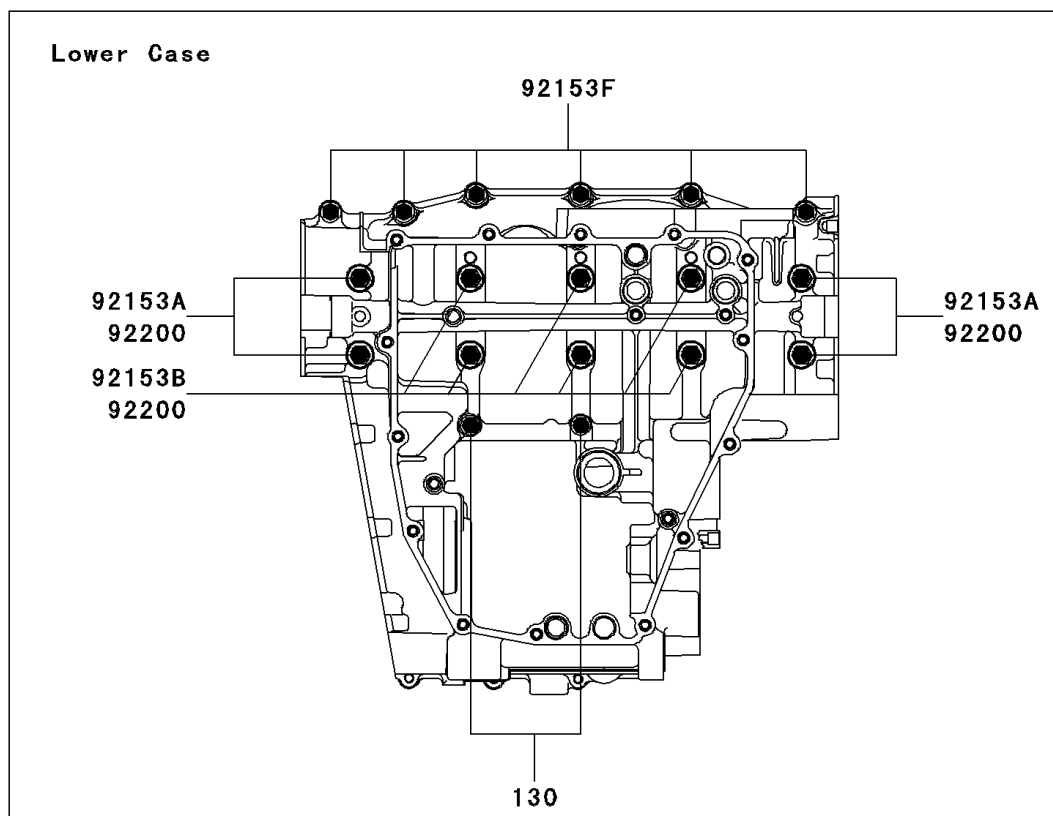

2006 NINJA® ZX™-6RR PARTS DIAGRAM

Crankcase Bolt Pattern

E1412

2006 NINJA® ZX™-6RR PARTS LIST

Crankcase Bolt Pattern

ITEM NAME	PART NUMBER	QUANTITY
BOLT-FLANGED,6X75 (Ref # 130)	130P0675	1
BOLT,7X70 (Ref # 92150)	92150-1250	1
BOLT,6X35 (Ref # 92150A)	92150-1547	1
BOLT,6X95 (Ref # 92153)	92153-0329	1
BOLT,8X94 (Ref # 92153A)	92153-0692	1
BOLT,8X71 (Ref # 92153B)	92153-0693	1
BOLT,6X50,WHITE (Ref # 92153C)	92153-0925	1
BOLT,6X65,WHITE (Ref # 92153D)	92153-0926	1
BOLT,6X85,WHITE (Ref # 92153E)	92153-0927	1
BOLT,7X38 (Ref # 92153F)	92153-1109	1
WASHER,8.5X18X3.0 (Ref # 92200)	92200-0153	1
WASHER,6.8X11.5X1.0 (Ref # 92200A)	92200-1461	1