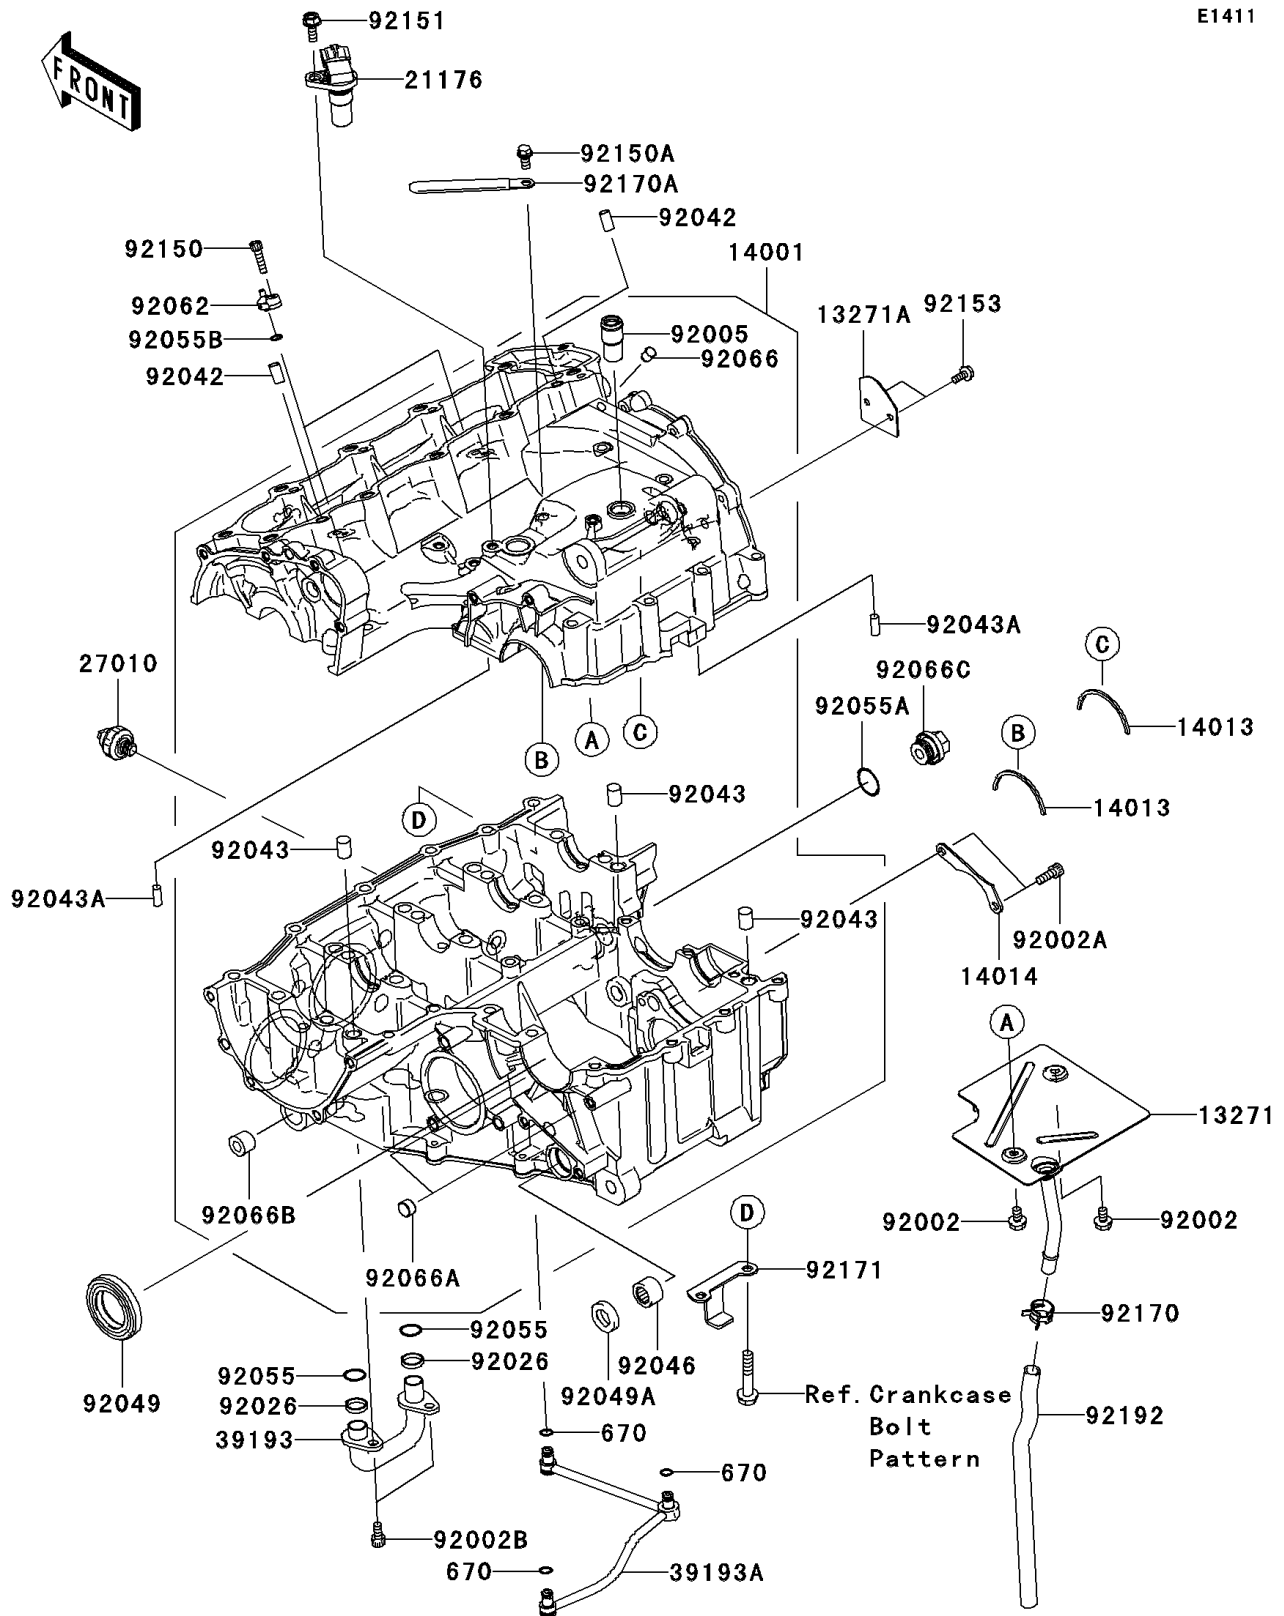

## 2006 NINJA® ZX™-6RR PARTS DIAGRAM

Crankcase

E1411

## 2006 NINJA® ZX™-6RR PARTS LIST

Crankcase

ITEM NAME	PART NUMBER	QUANTITY
O RING (Ref # 670)	670D1505	1
PLATE,BREATHER (Ref # 13271)	13271-0380	1
PLATE,SIDE BREATHER (Ref # 13271A)	13271-0381	1
SET-CRANKCASE (Ref # 14001)	14001-0053	1
RING-POSITION (Ref # 14013)	14013-004	1
PLATE-POSITION (Ref # 14014)	14014-0017	1
SENSOR,SPEED (Ref # 21176)	21176-0028	1
SWITCH,OIL PRESSURE (Ref # 27010)	27010-1313	1
PIPE-OIL (Ref # 39193)	39193-0025	1
PIPE-OIL (Ref # 39193A)	39193-0026	1
BOLT,6X10 (Ref # 92002)	92002-1449	1
BOLT,SOCKET,6X16 (Ref # 92002A)	92002-1778	1
BOLT,SOCKET,6X12 (Ref # 92002B)	92002-1796	1
FITTING,BREATHER (Ref # 92005)	92005-1238	1
SPACER,14.3X16.6X3.2 (Ref # 92026)	92026-0069	1
PIN,DOWEL,6.3X8X14 (Ref # 92042)	92042-007	1
PIN (Ref # 92043)	92043-1506	1
PIN,6X16 (Ref # 92043A)	92043-1690	1
BEARING-NEEDLE,7E-HK1412 (Ref # 92046)	92046-037	1
SEAL-OIL,TC32528 (Ref # 92049)	92049-1307	1
SEAL-OIL,TC14245 (Ref # 92049A)	92049-1520	1
RING-O,13.8X1.9 (Ref # 92055)	92055-0065	1
RING-O,20X2 (Ref # 92055A)	92055-1146	1
RING-O,5.5X1.5 (Ref # 92055B)	92055-1343	1
NOZZLE,OIL JET (Ref # 92062)	92062-0006	1
PLUG,OIL LINE,7.2X8 (Ref # 92066)	92066-1012	1
PLUG (Ref # 92066A)	92066-1110	1
PLUG,PT3/8X12 (Ref # 92066B)	92066-1252	1
PLUG,MAIN GALLERY,18X9 (Ref # 92066C)	92066-1394	1

## 2006 NINJA® ZX™-6RR PARTS LIST

Crankcase

ITEM NAME	PART NUMBER	QUANTITY
BOLT,SOCKET,5X20 (Ref # 92150)	92150-1019	1
BOLT,6X12 (Ref # 92150A)	92150-1841	1
BOLT,FLANGED,6X16 (Ref # 92151)	92151-1774	1
BOLT,8X15 (Ref # 92153)	92153-0753	1
CLAMP (Ref # 92170)	92170-1167	1
CLAMP (Ref # 92170A)	92170-1925	1
CLAMP,WATER HOSE (Ref # 92171)	92171-0549	1
TUBE,BREATHING (Ref # 92192)	92192-0155	1