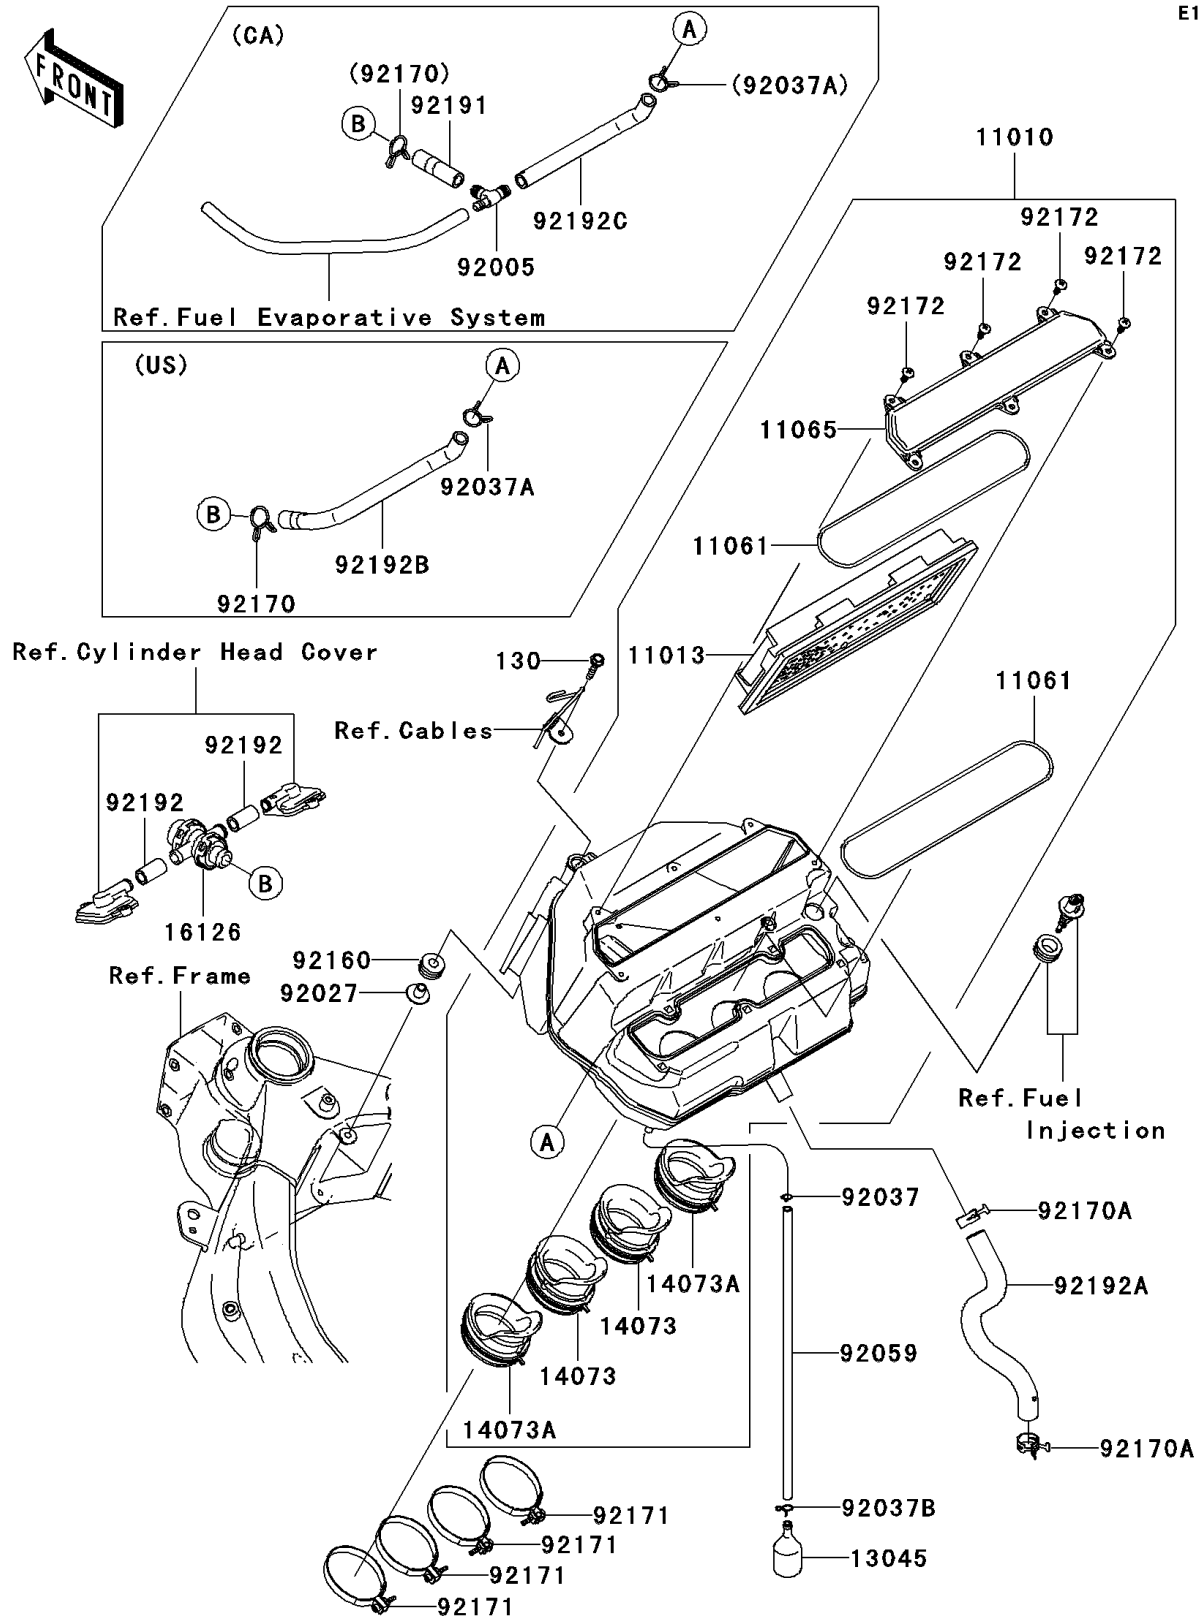

2006 NINJA® ZX™-6RR PARTS DIAGRAM

Air Cleaner

E1130

2006 NINJA® ZX™-6RR PARTS LIST

Air Cleaner

ITEM NAME	PART NUMBER	QUANTITY
BOLT-FLANGED,6X30 (Ref # 130)	130L0630	1
FILTER-ASSY-AIR (Ref # 11010)	11010-0050	1
ELEMENT-AIR FILTER (Ref # 11013)	11013-0010	1
GASKET (Ref # 11061)	11061-0127	1
CAP,AIR FILTER CASE (Ref # 11065)	11065-0082	1
RECEIVER-OIL (Ref # 13045)	13045-1057	1
DUCT,#2,#3 (Ref # 14073)	14073-0077	1
DUCT,#1,#4 (Ref # 14073A)	14073-0084	1
VALVE,AIR SWITCH (Ref # 16126)	16126-1433	1
COLLAR,L=13.1 (Ref # 92027)	92027-251	1
CLAMP,TUBE (Ref # 92037)	92037-010	1
CLAMP (Ref # 92037A)	92037-1593	1
CLAMP (Ref # 92037B)	92037-1712	1
TUBE,6X9X360 (Ref # 92059)	92059-103	1
DAMPER (Ref # 92160)	92160-1162	1
CLAMP (Ref # 92170)	92170-1017	1
CLAMP (Ref # 92170A)	92170-1060	1
CLAMP,FUNNEL TIGHTEN (Ref # 92171)	92171-0436	1
SCREW,5X16 (Ref # 92172)	92172-0177	1
TUBE,10X16X29 (Ref # 92192)	92192-0009	1
TUBE,BLOW-BY (Ref # 92192A)	92192-0153	1
FITTING (Ref # 92005)	92005-1402	1
TUBE,FITTING-AIR SWITCH (Ref # 92191)	92191-1813	1
TUBE,A/C-ASV (Ref # 92192B)	92192-0154	1
TUBE,FITTING-A/C (Ref # 92192C)	92192-0168	1