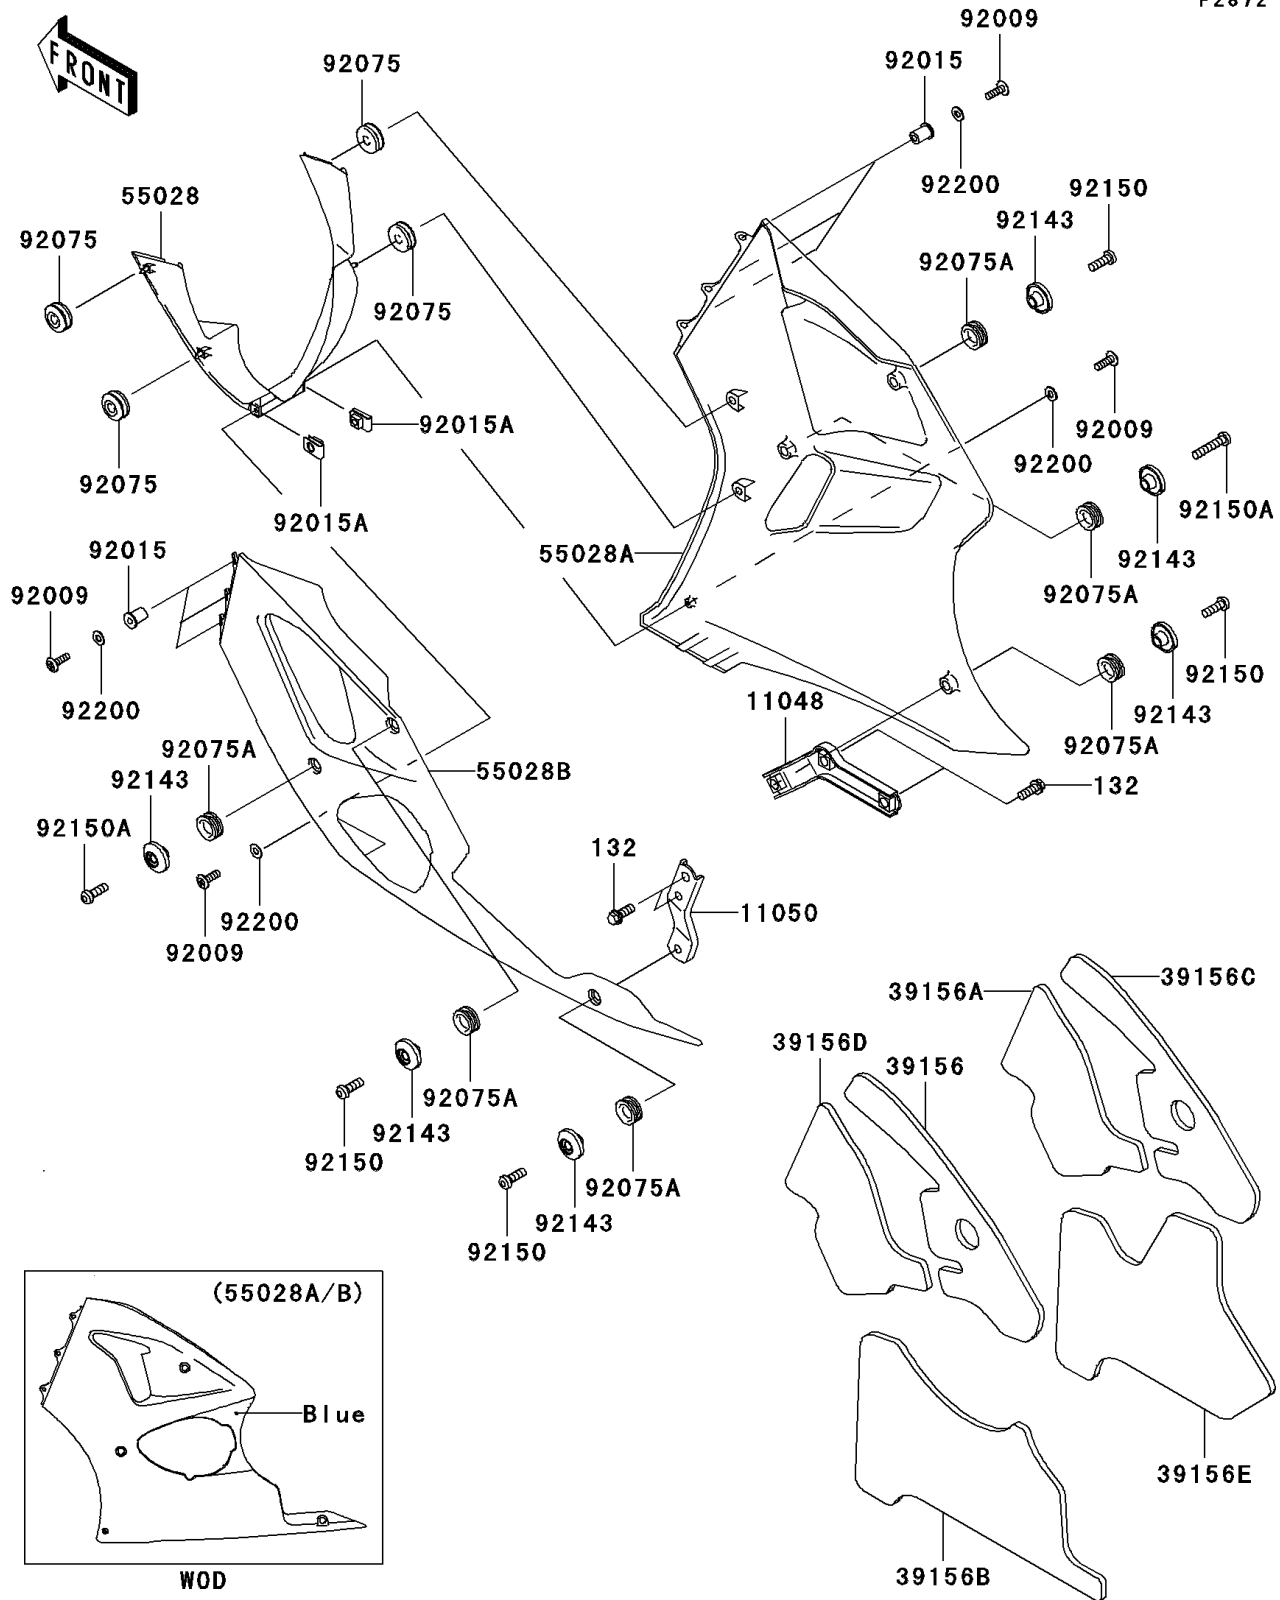

## 2005 ZZR®600 PARTS DIAGRAM

Cowling Lower

F2872

## 2005 ZZR®600 PARTS LIST

Cowling Lowers

ITEM NAME	PART NUMBER	QUANTITY
BRACKET,LWR COWLING,RH,LWR (Ref # 11048)	11048-1870	1
BRACKET,SIDE COWLING,LH,LWR (Ref # 11050)	11050-1867	1
PAD,SIDE COWLING,LH,UPP (Ref # 39156)	39156-1616	1
PAD,SIDE COWLING,RH,CNT (Ref # 39156A)	39156-1617	1
PAD,SIDE COWLING,LH,LWR (Ref # 39156B)	39156-1618	1
PAD,SIDE COWLING,RH,UPP (Ref # 39156C)	39156-1619	1
PAD,SIDE COWLING,LH,CNT (Ref # 39156D)	39156-1620	1
PAD,SIDE COWLING,RH,LWR (Ref # 39156E)	39156-1621	1
COWLING,FR,M.O.BLUE (Ref # 55028)	55028-1368-726	1
COWLING,SIDE,RH,M.O.BLUE (Ref # 55028A)	55028-1396-726	1
COWLING,SIDE,LH,M.O.BLUE (Ref # 55028B)	55028-1402-726	1
SCREW,5X16 (Ref # 92009)	92009-1909	1
NUT,WELL,5MM (Ref # 92015)	92015-1757	1
NUT,5MM (Ref # 92015A)	92015-1798	1
DAMPER (Ref # 92075)	92075-1067	1
DAMPER (Ref # 92075A)	92075-1634	1
BOLT-FLANGED-SMALL,6X16 (Ref # 132)	132V0616	1
COLLAR,BLACK (Ref # 92143)	92143-1226	1
BOLT,SOCKET,6X18 (Ref # 92150)	92150-1553	1
BOLT,SOCKET,6X30 (Ref # 92150A)	92150-1554	1
WASHER,NYLON,5.3X11.5X0.5 (Ref # 92200)	92200-1480	1