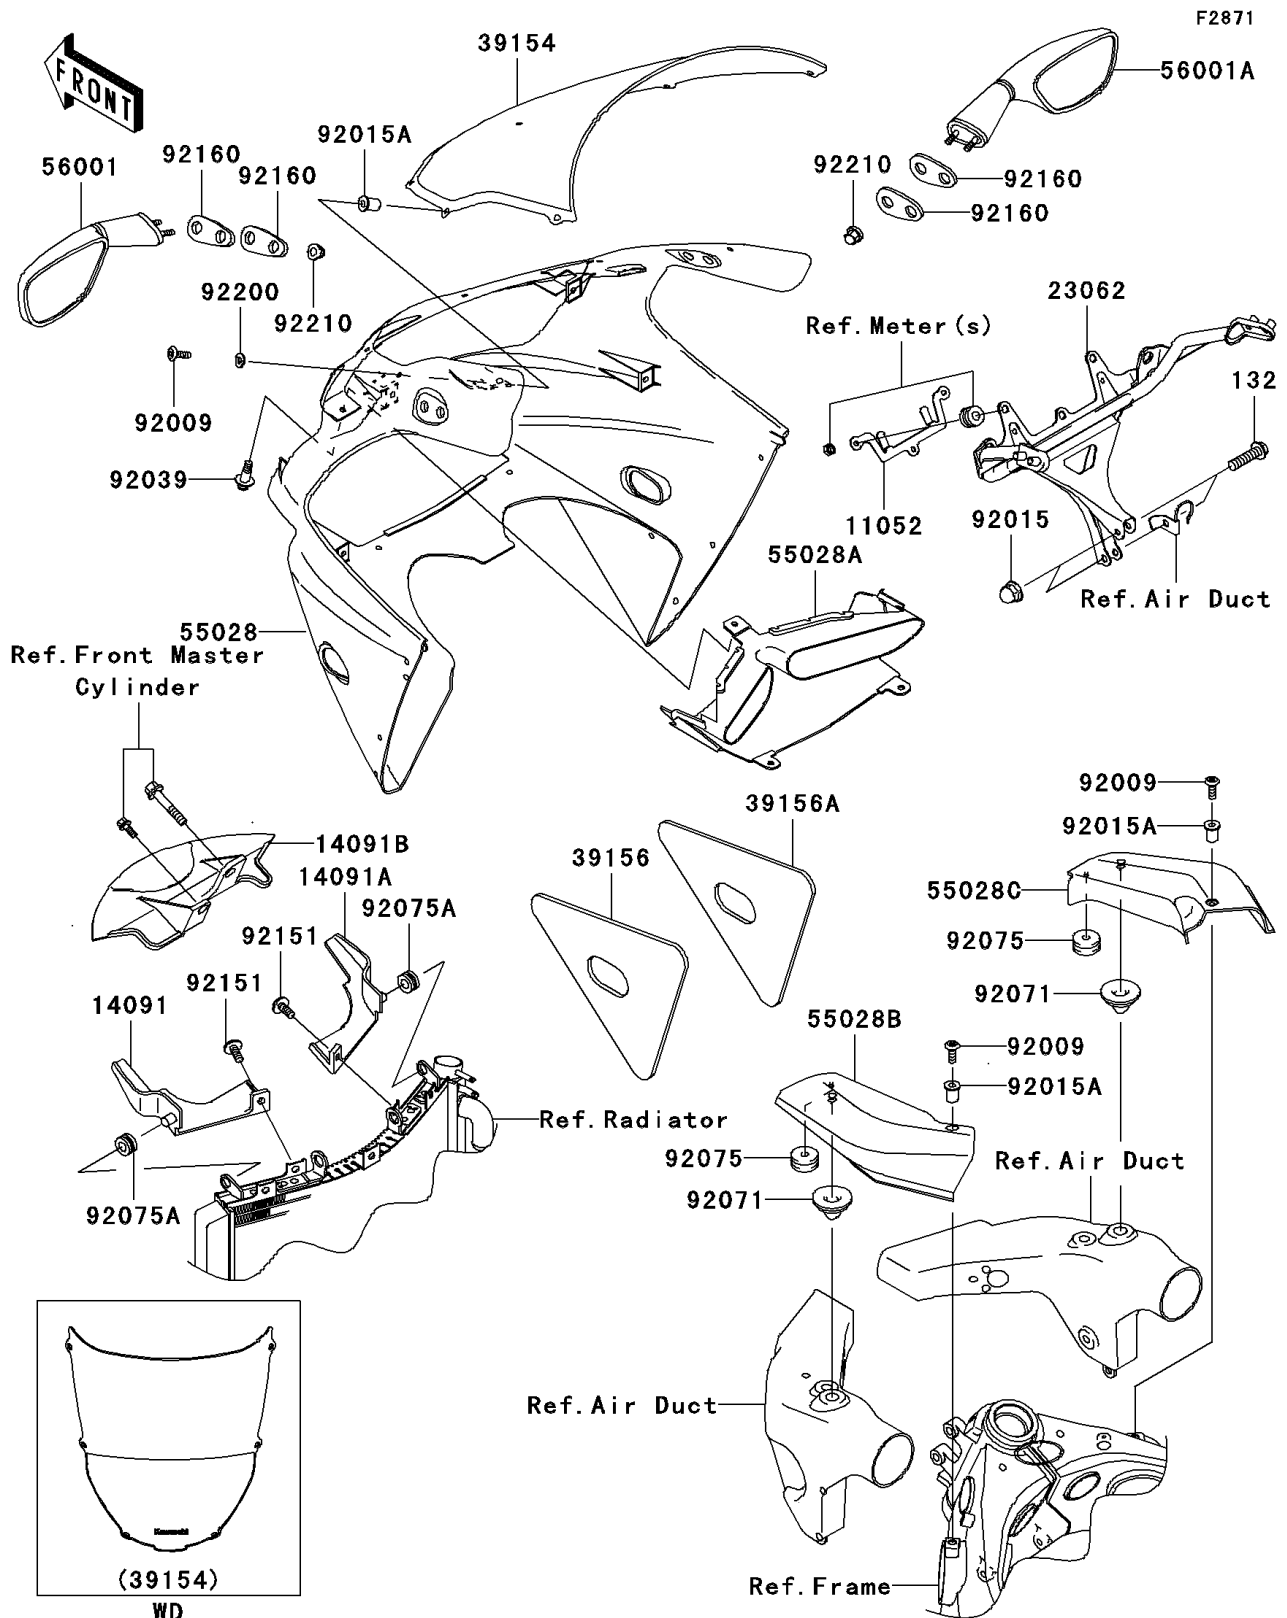

2005 ZZR®600 PARTS DIAGRAM

Cowling

2005 ZZR®600 PARTS LIST

Cowling

ITEM NAME	PART NUMBER	QUANTITY
BOLT-FLANGED-SMALL (Ref # 132)	132J0830	1
BRACKET,HEAD LAMP RELAY (Ref # 11052)	11052-1822	1
COVER,RADIATOR,LH (Ref # 14091)	14091-1170	1
COVER,RADIATOR,RH (Ref # 14091A)	14091-1171	1
COVER,UNDER BRACKET (Ref # 14091B)	14091-1271	1
BRACKET-COMP,METER&MIRROR STAY (Ref # 23062)	23062-1139	1
WINDSHIELD (Ref # 39154)	39154-5017	1
PAD,UPP COWLING,LH (Ref # 39156)	39156-1622	1
PAD,UPP COWLING,RH (Ref # 39156A)	39156-1623	1
COWLING,UPP,M.O.BLUE (Ref # 55028)	55028-1390-726	1
COWLING,DUCT,M.F.C.GRAY (Ref # 55028A)	55028-1391-3L	1
COWLING,INNER,LH (Ref # 55028B)	55028-1394	1
COWLING,INNER,RH (Ref # 55028C)	55028-1395	1
MIRROR-ASSY,LH (Ref # 56001)	56001-1483	1
MIRROR-ASSY,RH (Ref # 56001A)	56001-1484	1
SCREW,5X16 (Ref # 92009)	92009-1909	1
NUT,CAP,8MM,BLACK (Ref # 92015)	92015-1174	1
NUT,WELL,5MM (Ref # 92015A)	92015-1757	1
RIVET (Ref # 92039)	92039-1227	1
GROMMET (Ref # 92071)	92071-1222	1
DAMPER (Ref # 92075)	92075-1067	1
DAMPER (Ref # 92075A)	92075-1912	1
BOLT,SOCKET,6X14 (Ref # 92151)	92151-1654	1
DAMPER,MIRROR (Ref # 92160)	92160-1089	1
WASHER,NYLON,5.3X11.5X0.5 (Ref # 92200)	92200-1480	1
NUT,CAP,6MM (Ref # 92210)	92210-0003	1