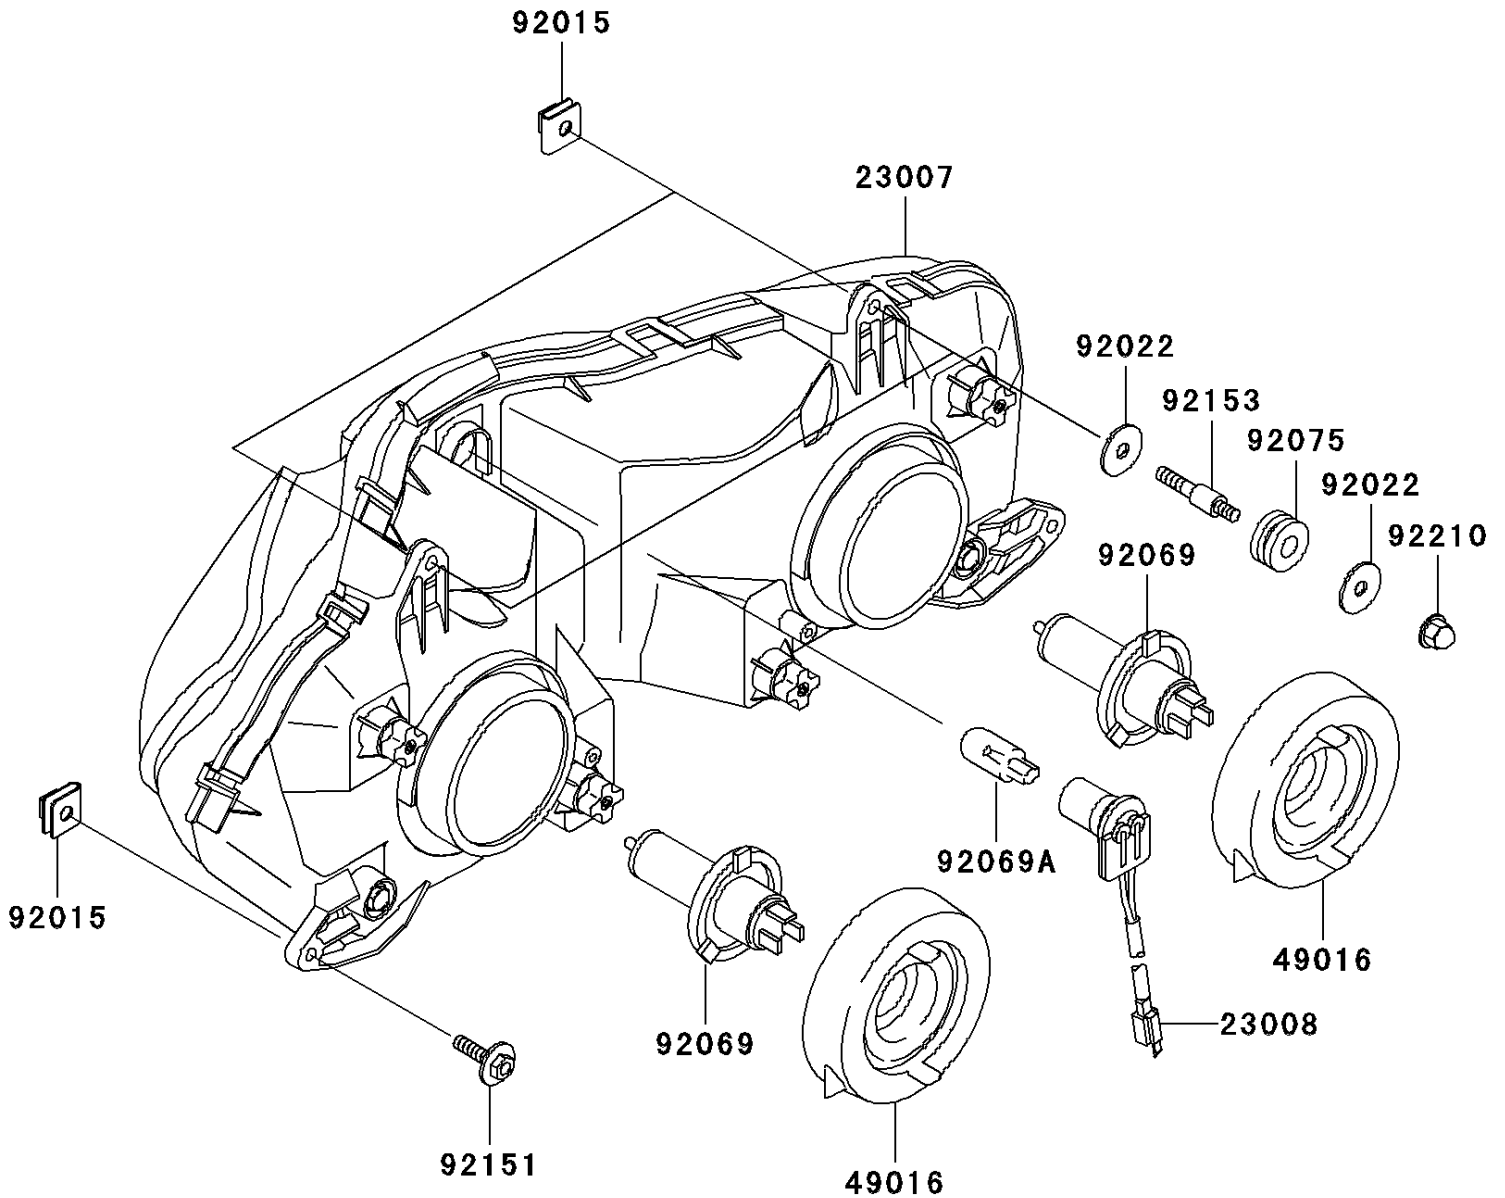

2005 ZZR®600 PARTS DIAGRAM

Headlight(s)

F2710

2005 ZZR®600 PARTS LIST

Headlight(s)

| ITEM NAME | PART NUMBER | QUANTITY |
|-------------------------------------|-------------|----------|
| LENS-COMP,HEAD LAMP (Ref # 23007) | 23007-1378 | 1 |
| SOCKET-ASSY,HEAD LAMP (Ref # 23008) | 23008-1619 | 1 |
| COVER-SEAL,HEAD LAMP (Ref # 49016) | 49016-1193 | 1 |
| NUT,6MM (Ref # 92015) | 92015-1094 | 1 |
| WASHER,7X24X1.6 (Ref # 92022) | 92022-1160 | 1 |
| BULB,12V 60/55W,H4 (Ref # 92069) | 92069-1002 | 1 |
| BULB,12V 5W (Ref # 92069A) | 92069-1016 | 1 |
| DAMPER (Ref # 92075) | 92075-1690 | 1 |
| BOLT,6X25 (Ref # 92151) | 92151-1241 | 1 |
| BOLT (Ref # 92153) | 92153-1158 | 1 |
| NUT,CAP,6MM (Ref # 92210) | 92210-0003 | 1 |