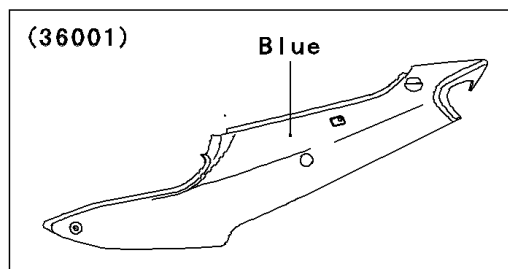

2005 ZZR®600 PARTS DIAGRAM

Side Covers/Chain Cover

F2610

W0D

2005 ZZR®600 PARTS LIST

Side Covers/Chain Cover

ITEM NAME	PART NUMBER	QUANTITY
COVER-SIDE,M.O.BLUE (Ref # 36001)	36001-1601-726	1
CASE-CHAIN (Ref # 36014)	36014-1196	1
SCREW,6X18 (Ref # 92009)	92009-1663	1
WASHER,6.5X16X1 (Ref # 92022)	92022-1143	1
COLLAR (Ref # 92027)	92027-4015	1
RIVET (Ref # 92039)	92039-1227	1
DAMPER (Ref # 92075)	92075-1898	1
SCREW,6X10 (Ref # 92172)	92172-0005	1