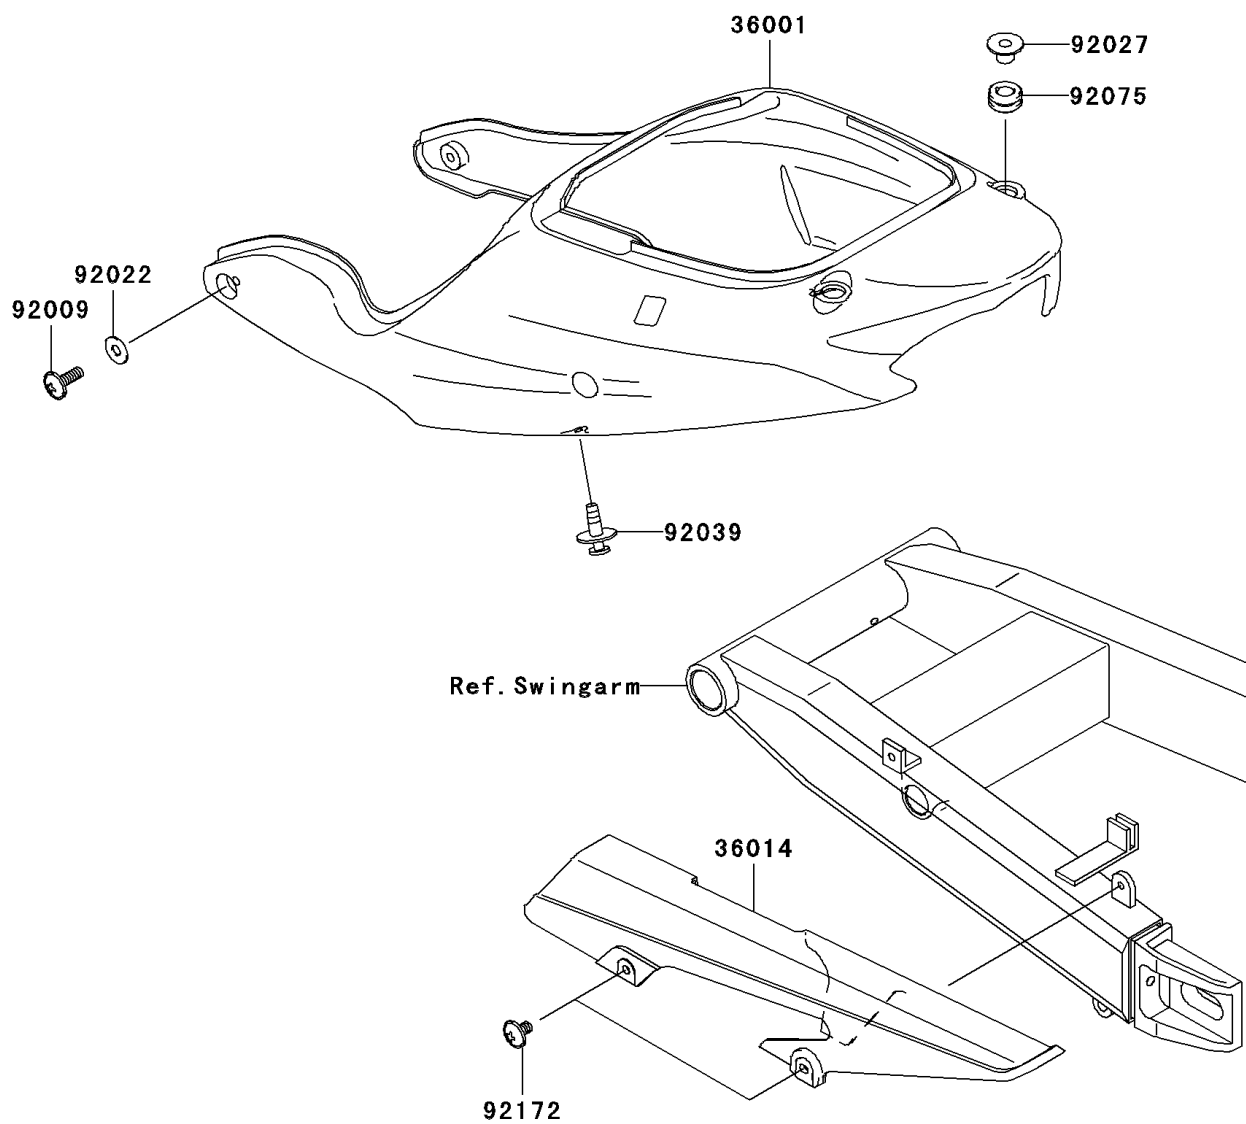

2005 ZZR®600 PARTS DIAGRAM

Side Covers/Chain Cover

F2610

W0D

2005 ZZR®600 PARTS LIST

Side Covers/Chain Cover

ITEM NAME	PART NUMBER	QUANTITY
COVER-SIDE,M.O.BLUE (Ref # 36001)	36001-1601-726	1
CASE-CHAIN (Ref # 36014)	36014-1196	1
SCREW,6X18 (Ref # 92009)	92009-1663	1
WASHER,6.5X16X1 (Ref # 92022)	92022-1143	1
COLLAR (Ref # 92027)	92027-4015	1
RIVET (Ref # 92039)	92039-1227	1
DAMPER (Ref # 92075)	92075-1898	1
SCREW,6X10 (Ref # 92172)	92172-0005	1