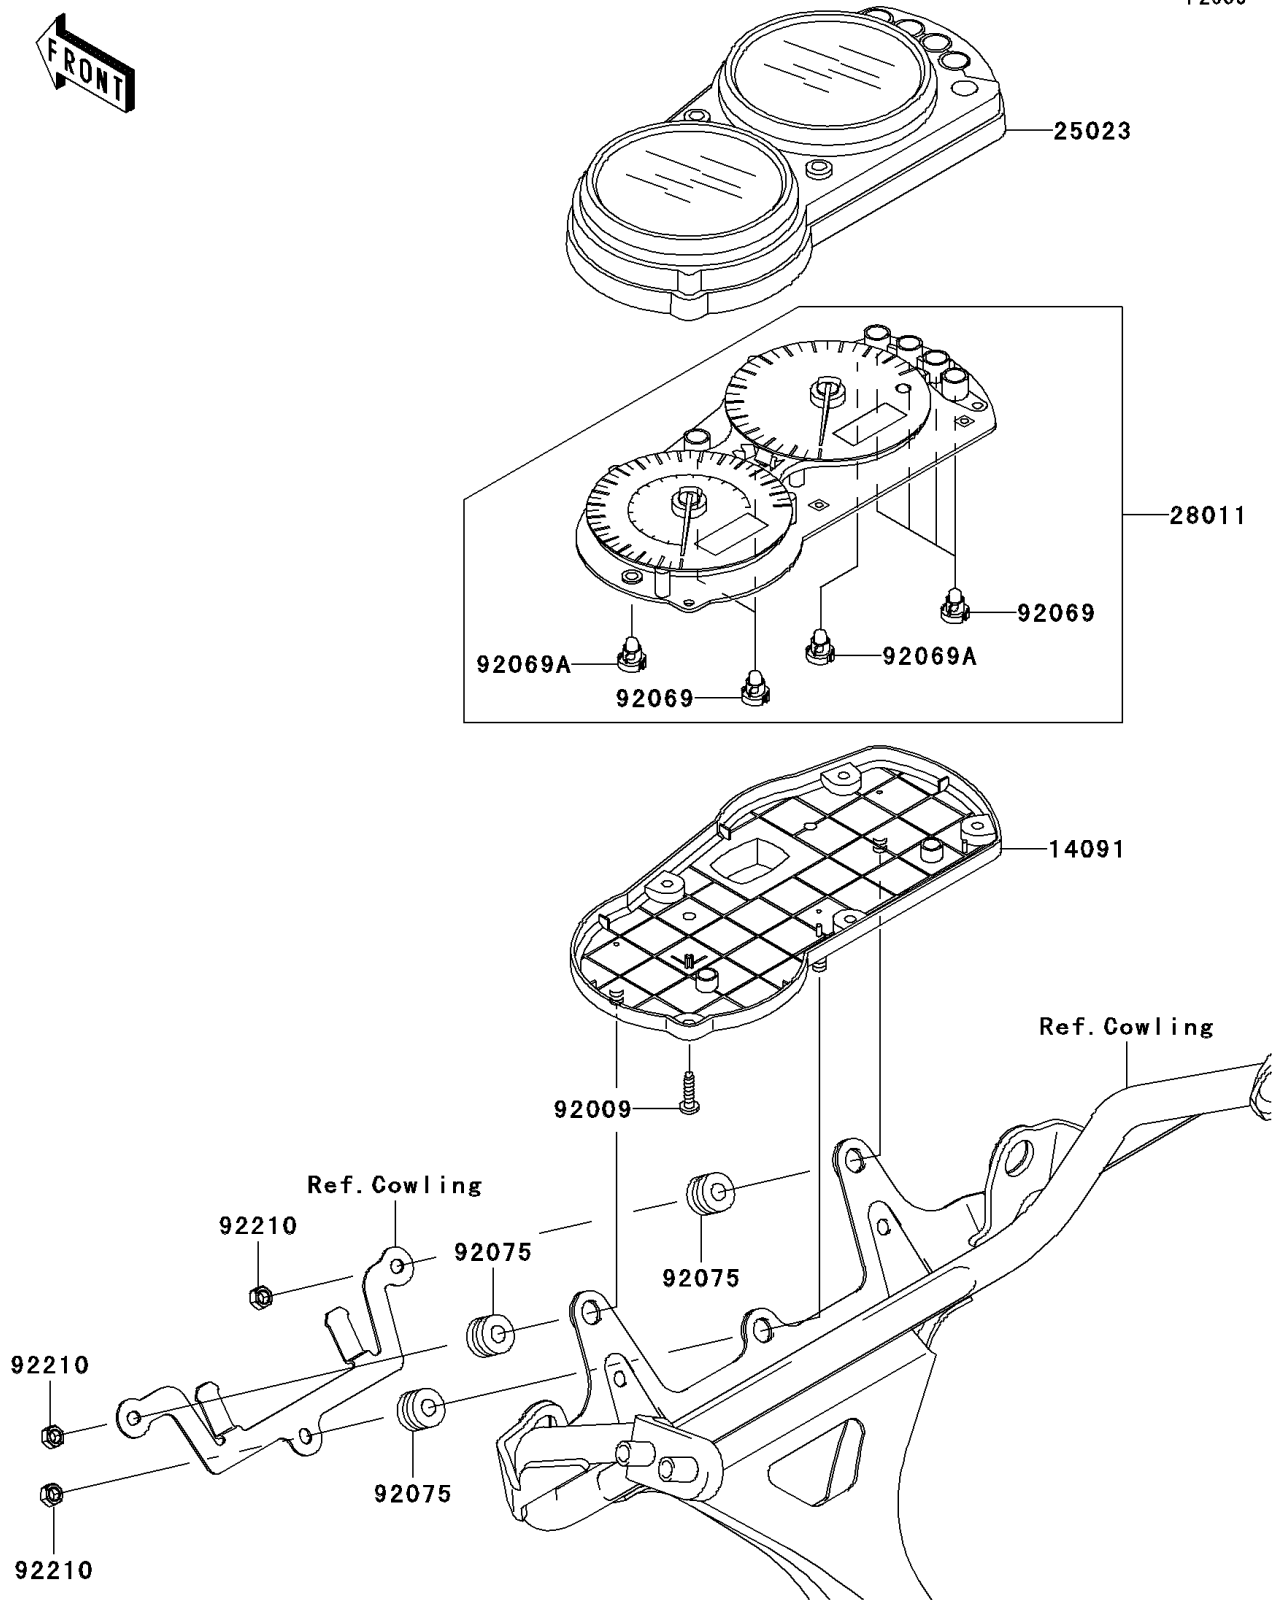

## 2005 ZZR®600 PARTS DIAGRAM

Meter(s)

F2530

## 2005 ZZR®600 PARTS LIST

Meter(s)

ITEM NAME	PART NUMBER	QUANTITY
COVER,METER HOUSING (Ref # 14091)	14091-1160	1
COVER-METER CASE,UPP (Ref # 25023)	25023-1253	1
METER,SPEED&TACHO,MPH (Ref # 28011)	28011-1203	1
SCREW,4X16,BLACK (Ref # 92009)	92009-1158	1
BULB,T3.4,12V1.1W (Ref # 92069)	92069-1110	1
BULB,T3,12V0.7W (Ref # 92069A)	92069-1113	1
DAMPER (Ref # 92075)	92075-1435	1
NUT,5MM (Ref # 92210)	92210-1124	1