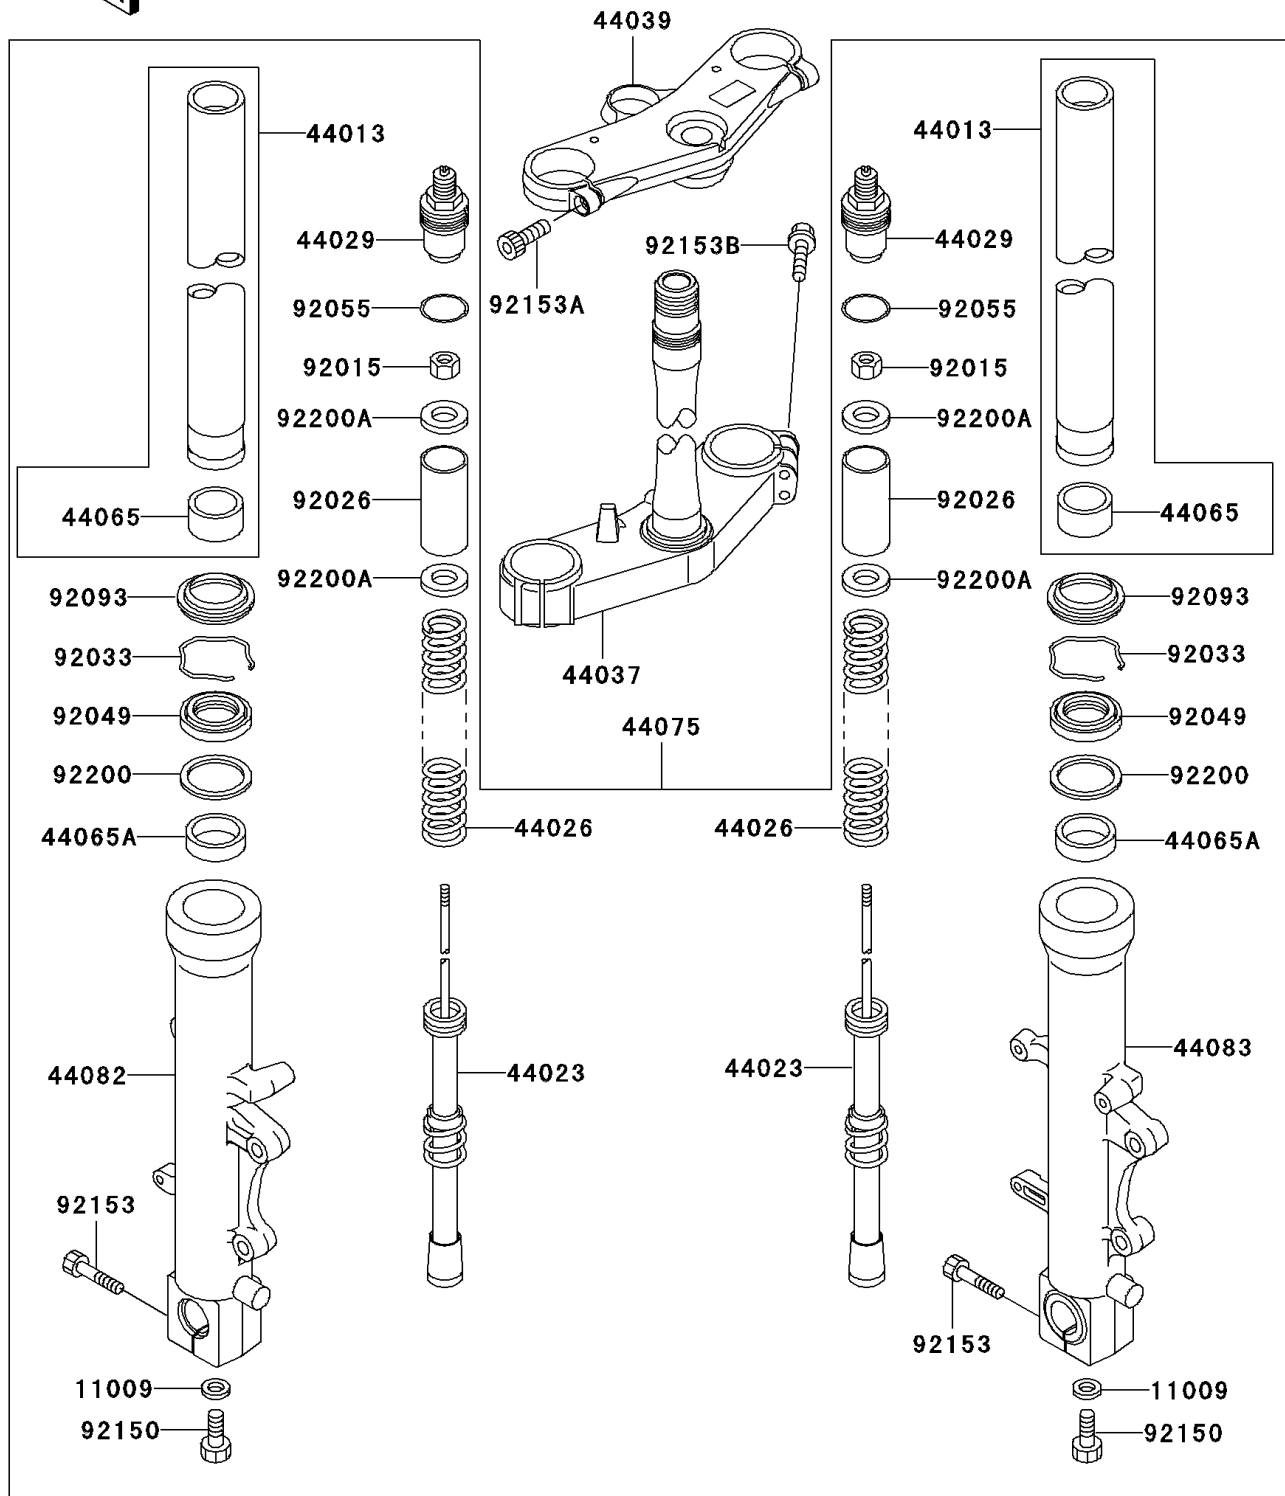

## 2005 ZZR®600 PARTS DIAGRAM

Front Fork

F2340

## 2005 ZZR®600 PARTS LIST

Front Fork

| ITEM NAME                               | PART NUMBER | QUANTITY |
|---|-------------|----------|
| GASKET,FORK CYLINDER BOLT (Ref # 11009) | 11009-1127  | 1        |
| PIPE-FORK INNER (Ref # 44013)           | 44013-1473  | 1        |
| CYLINDER-SET-FORK (Ref # 44023)         | 44023-1149  | 1        |
| SPRING-FRONT FORK (Ref # 44026)         | 44026-1765  | 1        |
| SEAT-FORK SPRING (Ref # 44029)          | 44029-1173  | 1        |
| HOLDER-FORK UNDER (Ref # 44037)         | 44037-1438  | 1        |
| HOLDER-FORK UPPER (Ref # 44039)         | 44039-1329  | 1        |
| BUSHING-FRONT FORK (Ref # 44065)        | 44065-1129  | 1        |
| BUSHING-FRONT FORK (Ref # 44065A)       | 44065-1130  | 1        |
| DAMPER-SET-FORK (Ref # 44075)           | 44075-1174  | 1        |
| PIPE-COMP-LEFT FORK OUT (Ref # 44082)   | 44082-1069  | 1        |
| PIPE-COMP-RIGHT FORK OUT (Ref # 44083)  | 44083-1066  | 1        |
| NUT (Ref # 92015)                       | 92015-1905  | 1        |
| SPACER,FORK,L=125 (Ref # 92026)         | 92026-1578  | 1        |
| RING-SNAP (Ref # 92033)                 | 92033-1264  | 1        |
| SEAL-OIL (Ref # 92049)                  | 92049-1508  | 1        |
| RING-O (Ref # 92055)                    | 92055-1140  | 1        |
| SEAL,FORK OUTER TUBE (Ref # 92093)      | 92093-1473  | 1        |
| BOLT,12X22 (Ref # 92150)                | 92150-1398  | 1        |
| BOLT,SOCKET,8X40 (Ref # 92153)          | 92153-1178  | 1        |
| BOLT,SOCKET,8X25 (Ref # 92153A)         | 92153-1179  | 1        |
| BOLT,FLANGED,8X40 (Ref # 92153B)        | 92153-1193  | 1        |
| WASHER (Ref # 92200)                    | 92200-1006  | 1        |
| WASHER (Ref # 92200A)                   | 92200-1420  | 1        |