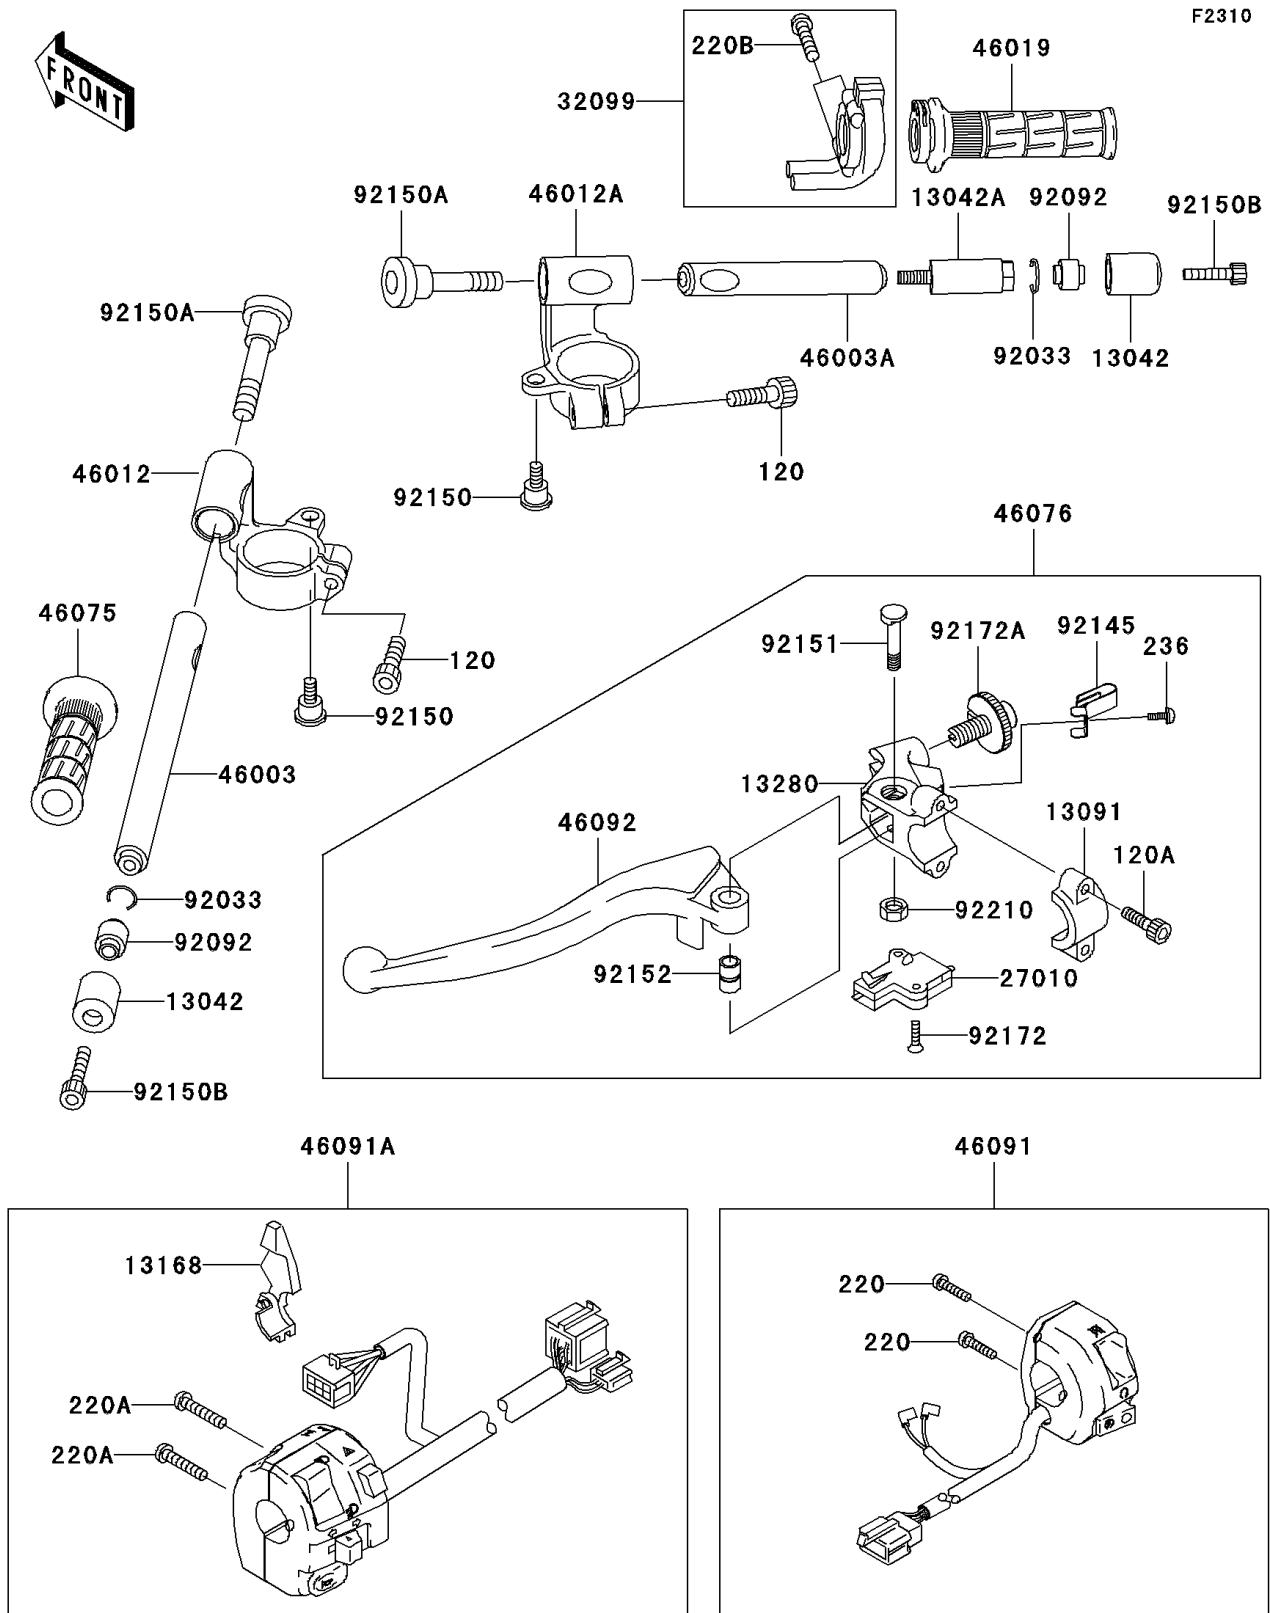

2005 ZZR®600 PARTS DIAGRAM

Handlebar

2005 ZZR®600 PARTS LIST

Handlebar

ITEM NAME	PART NUMBER	QUANTITY
BOLT-SOCKET,8X30 (Ref # 120)	120P0830	1
BOLT-SOCKET (Ref # 120A)	120S0620	1
SCREW-PAN-CROS (Ref # 220)	220C0522	1
SCREW-PAN-CROS (Ref # 220A)	220C0525	1
SCREW-PAN-CROS (Ref # 220B)	220C0535	1
SCREW-PAN-WSP-CROS,4X10 (Ref # 236)	236C0410	1
WEIGHT,HANDLE (Ref # 13042)	13042-1133	1
WEIGHT,HANDLE (Ref # 13042A)	13042-1144	1
HOLDER,CLUTCH LEVER (Ref # 13091)	13091-1624	1
LEVER,CHOKE (Ref # 13168)	13168-1516	1
HOLDER,CLUTCH LEVER (Ref # 13280)	13280-1160	1
SWITCH,CLUTCH (Ref # 27010)	27010-1447	1
CASE,THROTTLE CABLE (Ref # 32099)	32099-1193	1
HANDLE,LH (Ref # 46003)	46003-1523	1
HANDLE,RH (Ref # 46003A)	46003-1553	1
HOLDER-HANDLE,LH (Ref # 46012)	46012-1298	1
HOLDER-HANDLE,RH (Ref # 46012A)	46012-1299	1
GRIP-ASSY,THROTTLE (Ref # 46019)	46019-1095	1
GRIP,LH (Ref # 46075)	46075-1144	1
LEVER-ASSY-GRIP,CLUTCH (Ref # 46076)	46076-1248	1
HOUSING-ASSY-CONTROL,RH (Ref # 46091)	46091-1823	1
HOUSING-ASSY-CONTROL,LH (Ref # 46091A)	46091-1857	1
LEVER-GRIP,CLUTCH (Ref # 46092)	46092-0003	1
RING-SNAP,OD=22.2 (Ref # 92033)	92033-1102	1
BUSHING-RUBBER,HANDLE (Ref # 92092)	92092-1075	1
SPRING (Ref # 92145)	92145-1286	1
BOLT,6MM (Ref # 92150)	92150-1090	1
BOLT,SOCKET,10X37 (Ref # 92150A)	92150-1469	1
BOLT,SOCKET,8X30 (Ref # 92150B)	92150-1604	1

2005 ZZR®600 PARTS LIST

Handlebar

ITEM NAME	PART NUMBER	QUANTITY
BOLT (Ref # 92151)	92151-1523	1
COLLAR (Ref # 92152)	92152-0103	1
SCREW,3X16 (Ref # 92172)	92172-0183	1
SCREW,ADJUST NUT (Ref # 92172A)	92172-1060	1
NUT,LOCK,6MM (Ref # 92210)	92210-0006	1