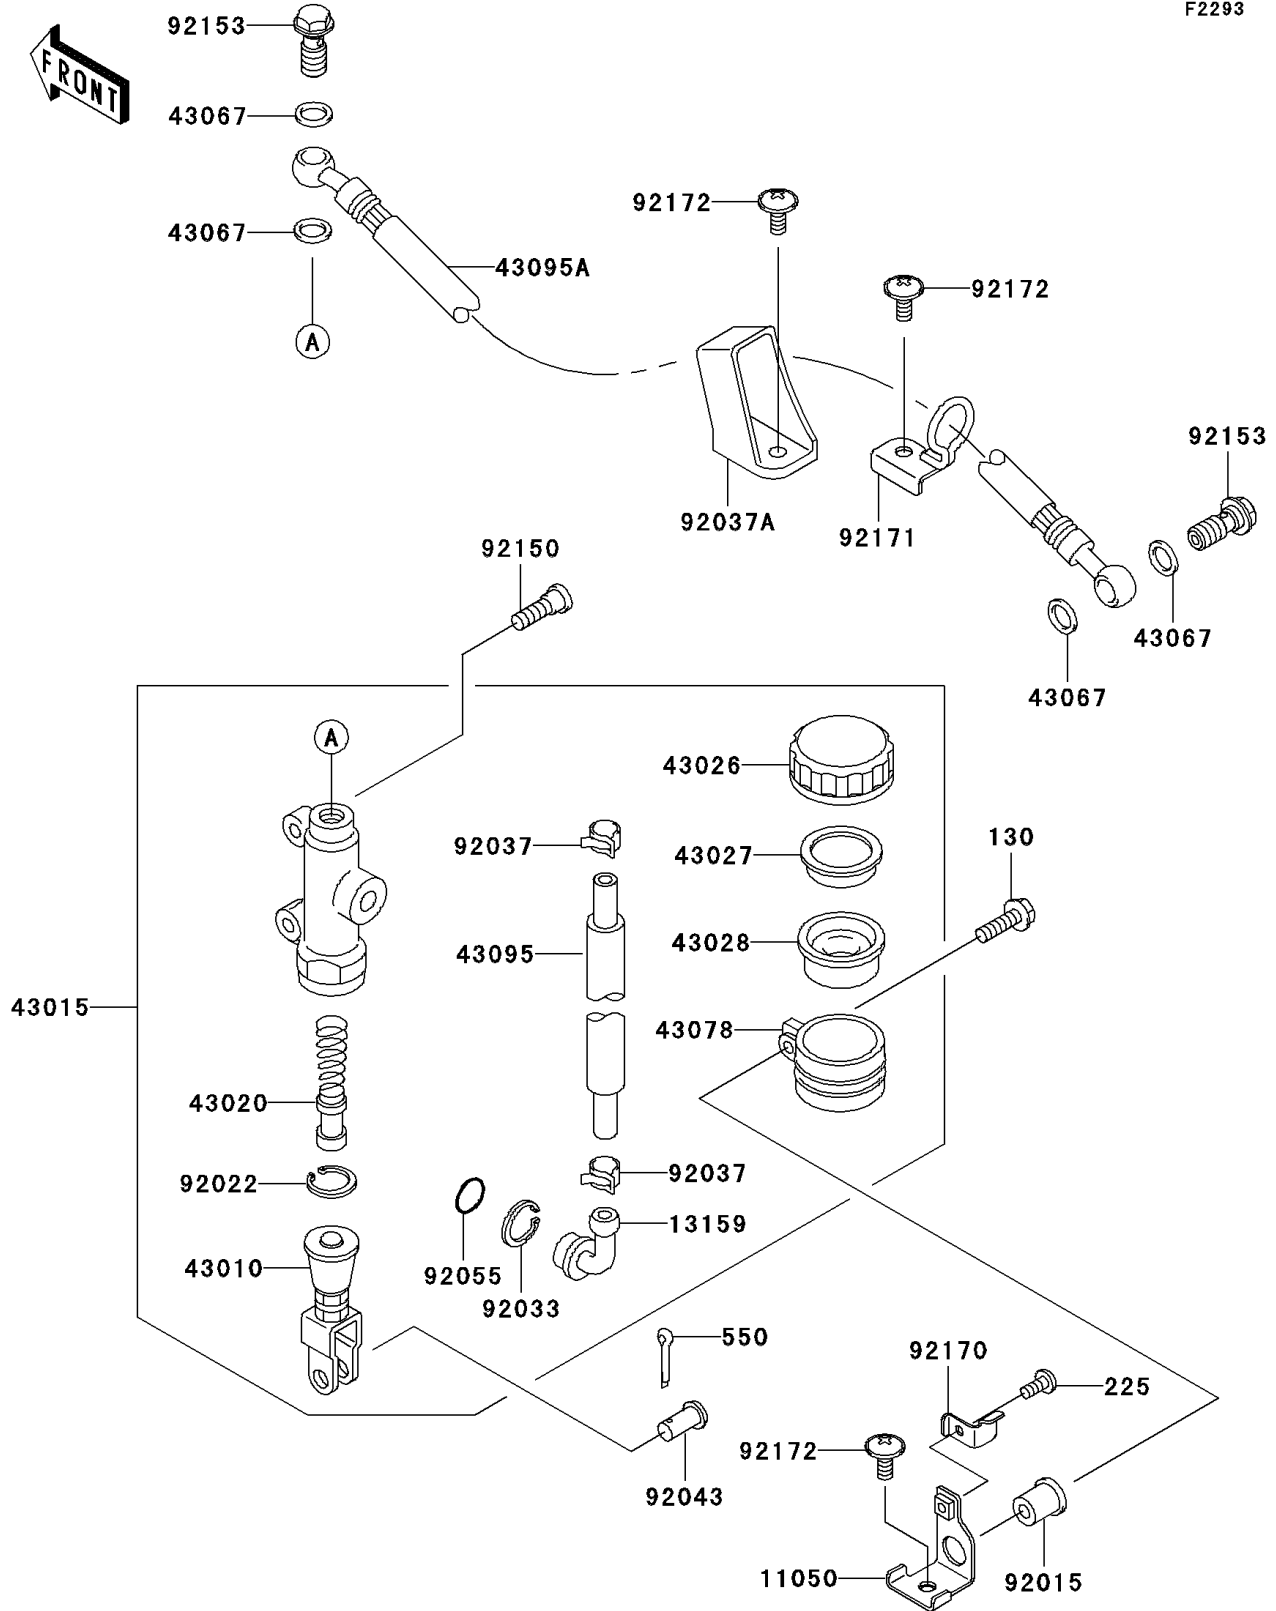

2005 ZZR®600 PARTS DIAGRAM

Rear Master Cylinder

F2293

2005 ZZR®600 PARTS LIST

Rear Master Cylinder

ITEM NAME	PART NUMBER	QUANTITY
BOLT-FLANGED (Ref # 130)	130V0620	1
SCREW-PAN-WSP-CROS (Ref # 225)	225C0412	1
PIN-COTTER,2.0X15 (Ref # 550)	550D2015	1
BRACKET,RESERVE TANK (Ref # 11050)	11050-1768	1
CONNECTOR,RR MASTER CYLINDER (Ref # 13159)	13159-1052	1
ROD-ASSY-BRAKE (Ref # 43010)	43010-1081	1
CYLINDER-ASSY-MASTER,RR (Ref # 43015)	43015-1642	1
PISTON-COMP-BRAKE (Ref # 43020)	43020-1120	1
CAP-BRAKE (Ref # 43026)	43026-1051	1
PLATE-DIAPHRAGM (Ref # 43027)	43027-1051	1
DIAPHRAGM,MASTER CYLINDER (Ref # 43028)	43028-1057	1
WASHER,10.5X15X1.5 (Ref # 43067)	43067-001	1
RESERVOIR,RR MASTER CYLINDER (Ref # 43078)	43078-1082	1
HOSE-BRAKE,RR MASTER CYLINDER (Ref # 43095)	43095-1121	1
HOSE-BRAKE,RR (Ref # 43095A)	43095-1377	1
NUT (Ref # 92015)	92015-1700	1
WASHER,CIRCRIP (Ref # 92022)	92022-1601	1
RING-SNAP,20.5MM (Ref # 92033)	92033-1186	1
CLAMP,BRAKE HOSE (Ref # 92037)	92037-1547	1
CLAMP,HOSE (Ref # 92037A)	92037-1896	1
PIN,8MM (Ref # 92043)	92043-1303	1
RING-O,MASTER CYLINDER (Ref # 92055)	92055-1251	1
BOLT,SOCKET,8X30 (Ref # 92150)	92150-1843	1
BOLT,OIL,L=23 (Ref # 92153)	92153-0627	1
CLAMP,RESERVE TANK CAP (Ref # 92170)	92170-1879	1
CLAMP,BRAKE HOSE (Ref # 92171)	92171-1244	1
SCREW,6X14 (Ref # 92172)	92172-0004	1