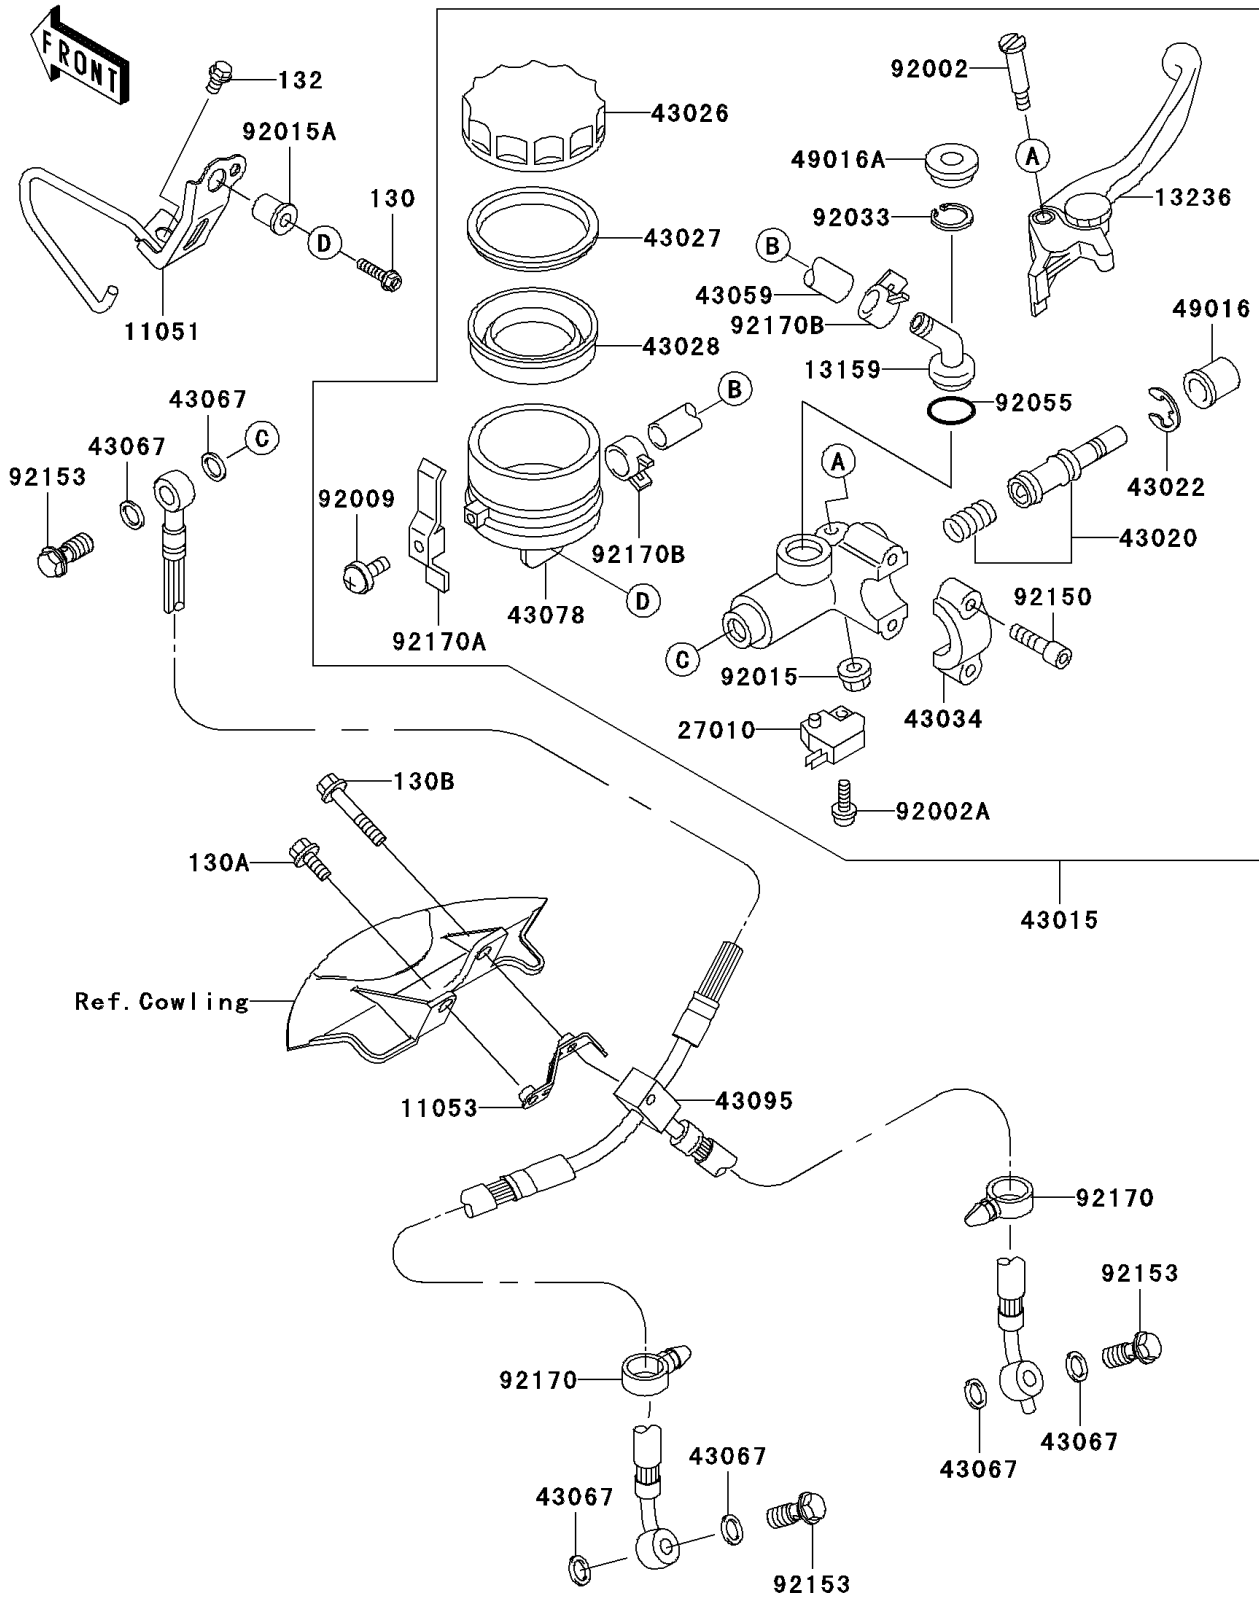

2005 ZZR®600 PARTS DIAGRAM

Front Master Cylinder

F2291

2005 ZZR®600 PARTS LIST

Front Master Cylinder

ITEM NAME	PART NUMBER	QUANTITY
BOLT-FLANGED (Ref # 130)	130J0520	1
BOLT-FLANGED,6X14,BLACK (Ref # 130A)	130J0614	1
BOLT-FLANGED (Ref # 130B)	130L0635	1
BOLT-FLANGED-SMALL,6X10 (Ref # 132)	132J0610	1
BRACKET,RESERVOIR TANK (Ref # 11051)	11051-1951	1
BRACKET,BRAKE HOSE (Ref # 11053)	11053-0068	1
CONNECTOR (Ref # 13159)	13159-1061	1
LEVER-COMP,FRONT BRAKE (Ref # 13236)	13236-1326	1
SWITCH,BRAKE (Ref # 27010)	27010-0025	1
CYLINDER-ASSY-MASTER,FR (Ref # 43015)	43015-1633	1
PISTON-COMP-BRAKE,FR (Ref # 43020)	43020-1054	1
STOPPER-BRAKE,PISTON (Ref # 43022)	43022-1010	1
CAP-BRAKE (Ref # 43026)	43026-1051	1
PLATE-DIAPHRAGM (Ref # 43027)	43027-1051	1
DIAPHRAGM,MASTER CYLINDER (Ref # 43028)	43028-1057	1
HOLDER-BRAKE,MASTER CYLINDER (Ref # 43034)	43034-1016	1
HOSE-BRAKE,FR MASTER CYLINDER (Ref # 43059)	43059-1696	1
WASHER,10.5X15X1.5 (Ref # 43067)	43067-001	1
RESERVOIR (Ref # 43078)	43078-1099	1
HOSE-BRAKE,FR (Ref # 43095)	43095-1376	1
COVER-SEAL,MASTER CYLINDER (Ref # 49016)	49016-1044	1
COVER-SEAL (Ref # 49016A)	49016-1147	1
BOLT,LEVER SET,BLACK (Ref # 92002)	92002-1322	1
BOLT,SCREW,4X12 (Ref # 92002A)	92002-1323	1
SCREW (Ref # 92009)	92009-1570	1
NUT,FLANGED,6MM,BLACK (Ref # 92015)	92015-1233	1
NUT,WELL,5MM (Ref # 92015A)	92015-1757	1
RING-SNAP,20.5MM (Ref # 92033)	92033-1186	1
RING-O,MASTER CYLINDER (Ref # 92055)	92055-1251	1

2005 ZZR®600 PARTS LIST

Front Master Cylinder

ITEM NAME	PART NUMBER	QUANTITY
BOLT (Ref # 92150)	92150-1328	1
BOLT,OIL,L=23 (Ref # 92153)	92153-0627	1
CLAMP (Ref # 92170)	92170-1067	1
CLAMP (Ref # 92170A)	92170-1090	1
CLAMP,HOSE (Ref # 92170B)	92170-1091	1