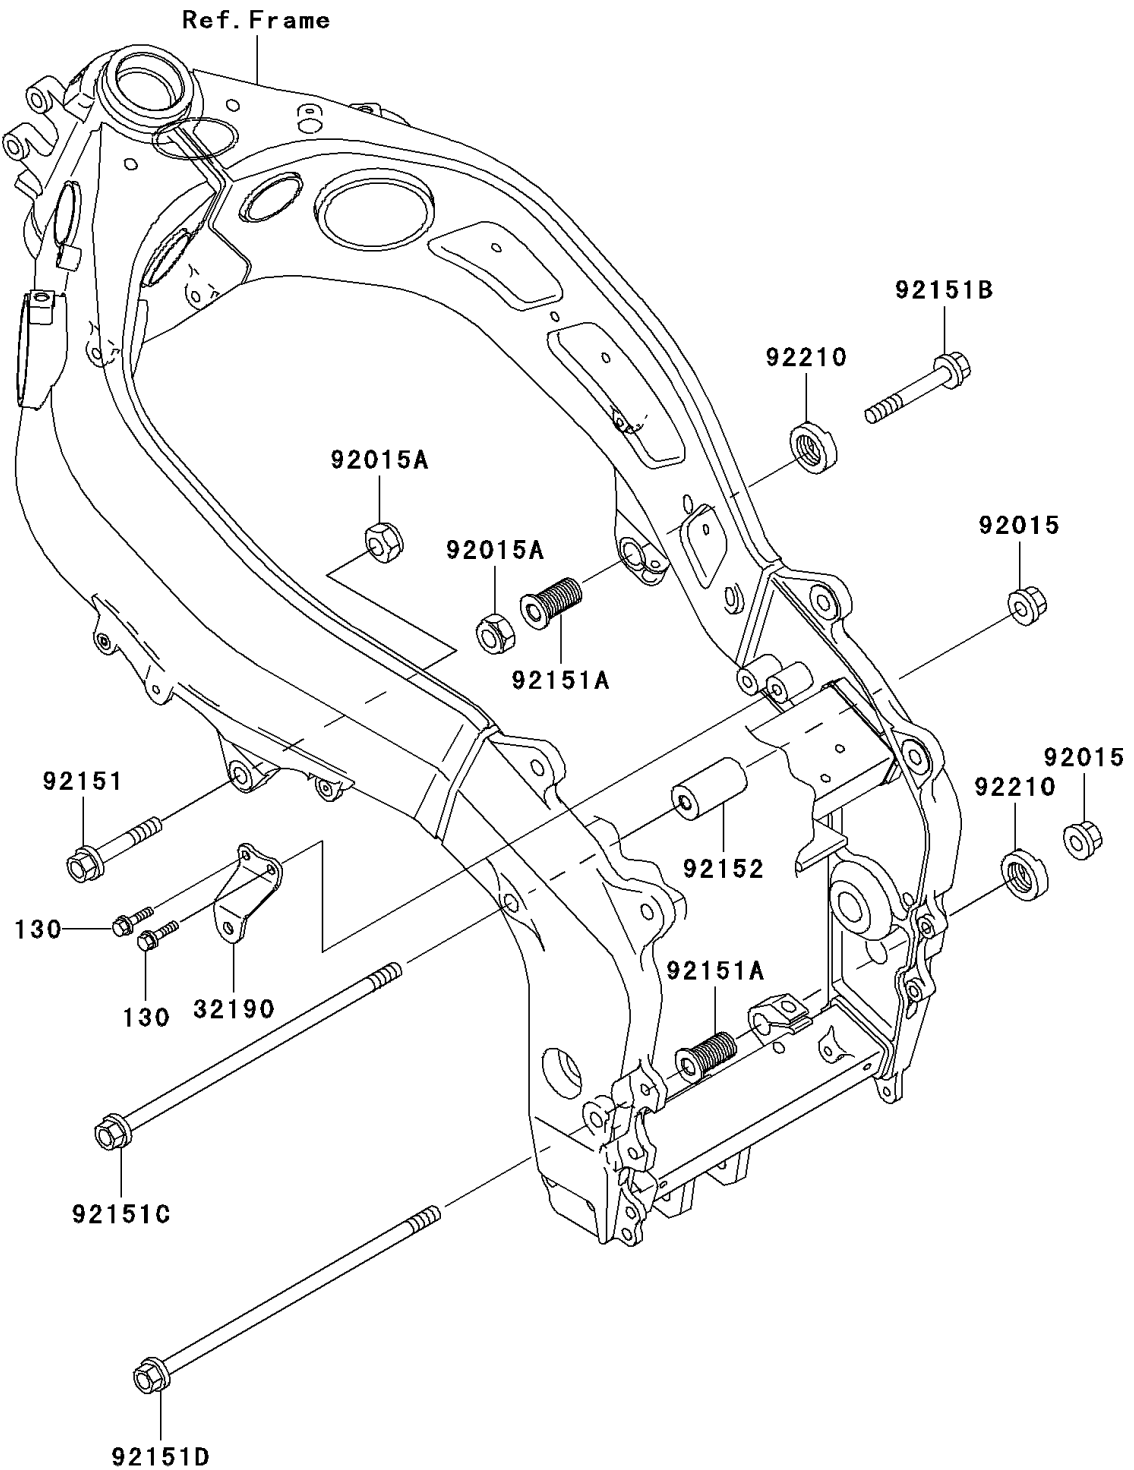

2005 ZZR®600 PARTS DIAGRAM

Engine Mount

F2122

2005 ZZR®600 PARTS LIST

Engine Mount

ITEM NAME	PART NUMBER	QUANTITY
BOLT-FLANGED,8X20 (Ref # 130)	130J0820	1
BRACKET-ENGINE,RR,UPP,RH (Ref # 32190)	32190-1148	1
NUT,FLANGED,10MM (Ref # 92015)	92015-1180	1
NUT,LOCK,10MM,BLACK (Ref # 92015A)	92015-1189	1
BOLT,FLANGED,10X80 (Ref # 92151)	92151-1608	1
BOLT,ENGINE MOUNT,18MM (Ref # 92151A)	92151-1609	1
BOLT,FLANGED,10X100 (Ref # 92151B)	92151-1628	1
BOLT,FLANGED,10X234 (Ref # 92151C)	92151-1629	1
BOLT,FLANGED,10X207 (Ref # 92151D)	92151-1630	1
COLLAR,10.5X26X70 (Ref # 92152)	92152-1062	1
NUT,18MM (Ref # 92210)	92210-1203	1