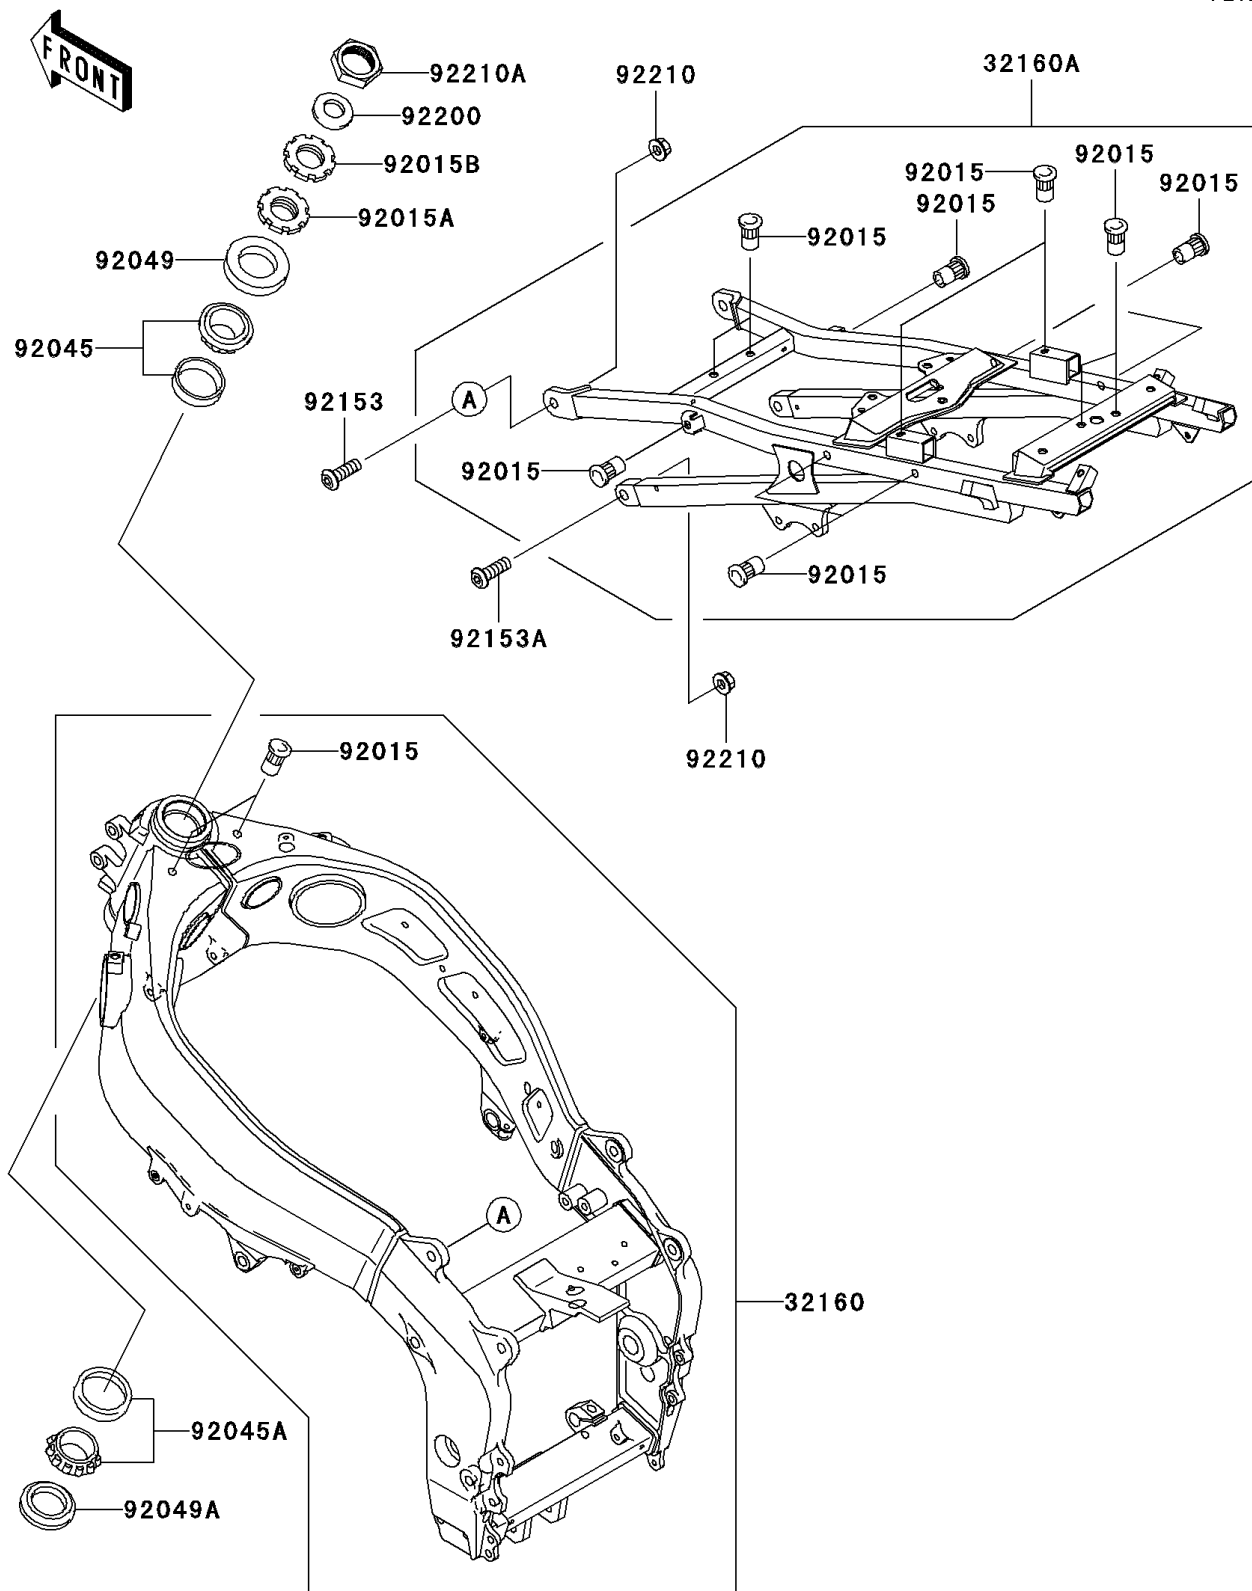

## 2005 ZZR®600 PARTS DIAGRAM

Frame

F2120

## 2005 ZZR®600 PARTS LIST

Frame

ITEM NAME	PART NUMBER	QUANTITY
FRAME-COMP,AL,FR,SILVER (Ref # 32160)	32160-1621-TX	1
FRAME-COMP,AL,RR,SILVER (Ref # 32160A)	32160-1671-TX	1
NUT,POP,6MM,L=15 (Ref # 92015)	92015-1791	1
NUT,25MM (Ref # 92015A)	92015-1803	1
NUT,25MM (Ref # 92015B)	92015-1810	1
BEARING-BALL,SAC2547-2 (Ref # 92045)	92045-1382	1
BEARING-BALL,SF07A17PX1V1 (Ref # 92045A)	92045-1384	1
SEAL-OIL,XXMH33 70 6.4J-A (Ref # 92049)	92049-1313	1
SEAL-OIL,XXMHE 43 55 4J (Ref # 92049A)	92049-1383	1
BOLT,SOCKET,10X30 (Ref # 92153)	92153-1127	1
BOLT,SOCKET,10X35 (Ref # 92153A)	92153-1128	1
WASHER,22.5X36X3.2 (Ref # 92200)	92200-1126	1
NUT,LOCK,FLANGED,10MM (Ref # 92210)	92210-1080	1
NUT,22MM (Ref # 92210A)	92210-1202	1