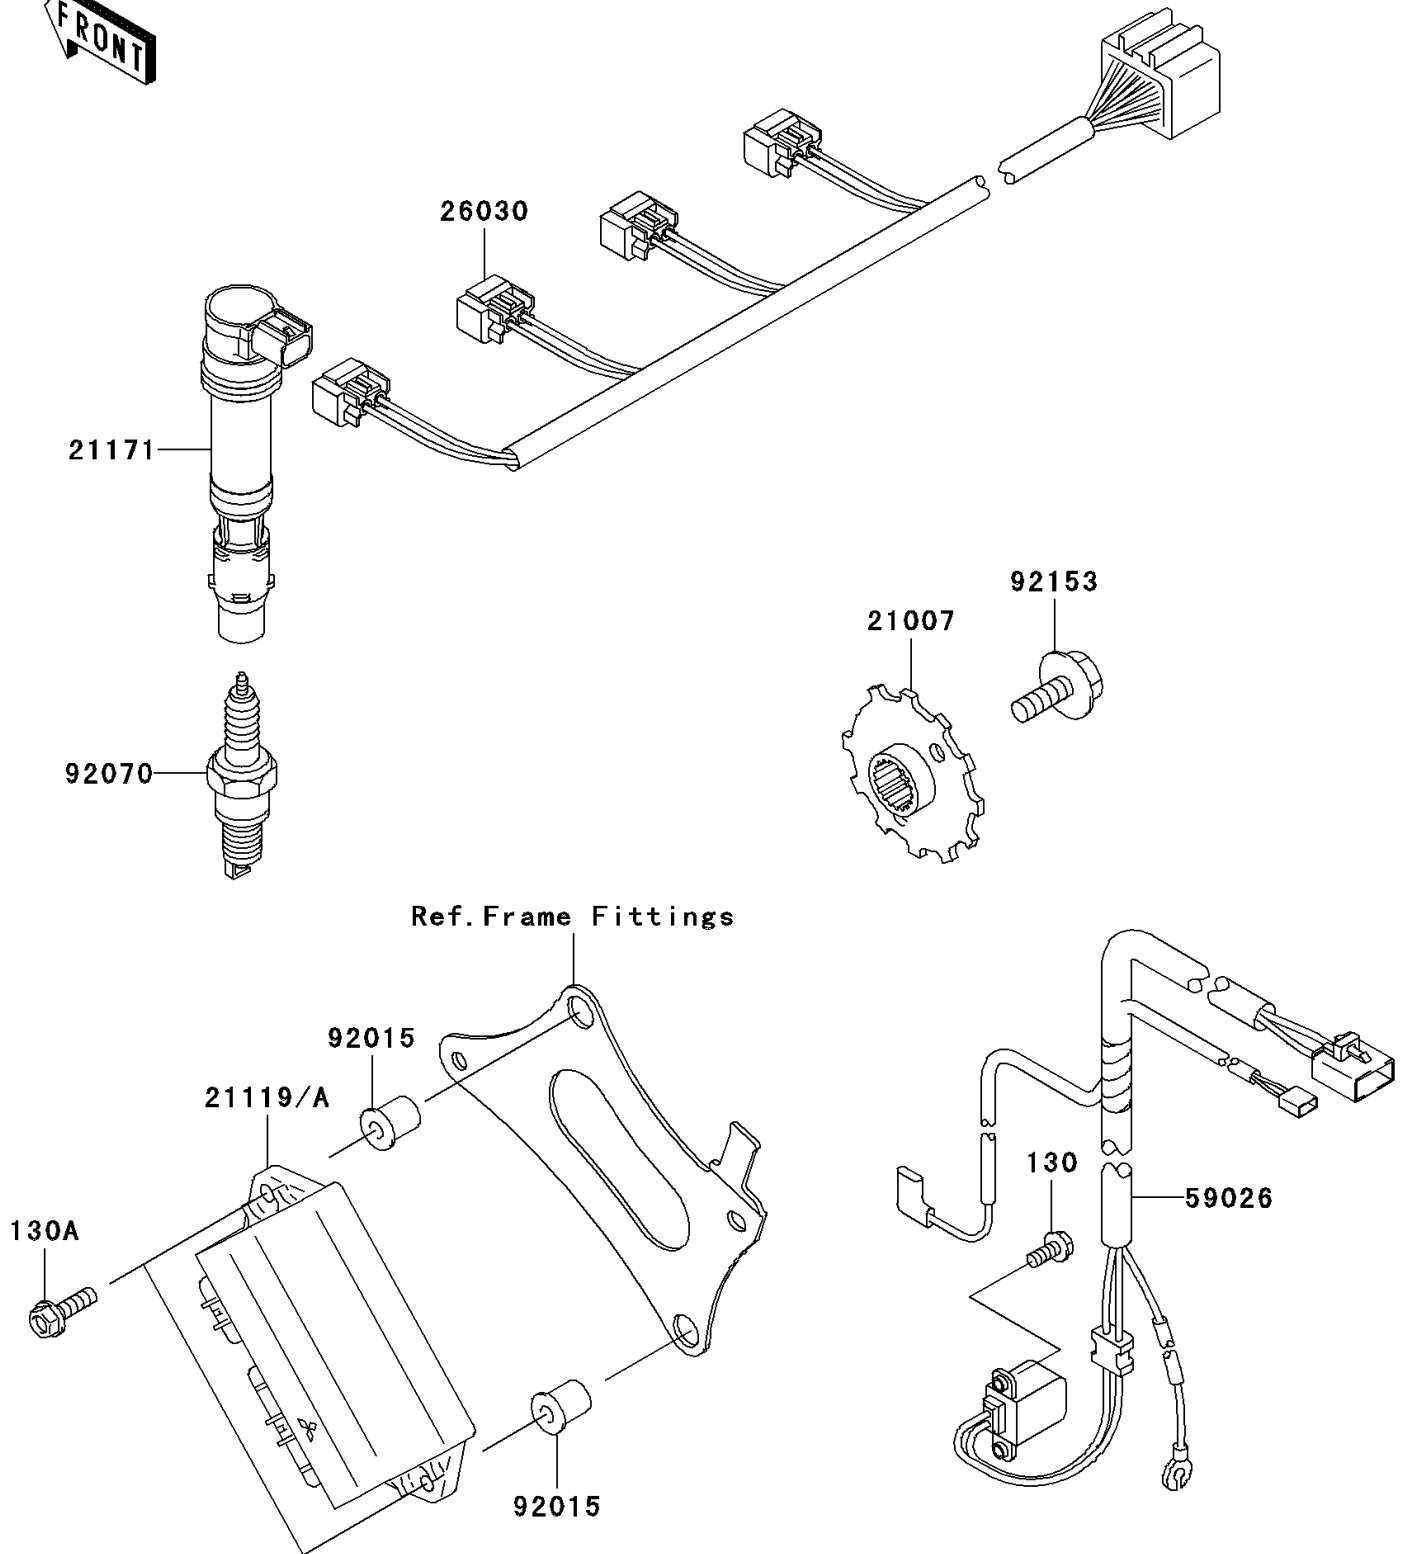

## 2005 ZZR®600 PARTS DIAGRAM

Ignition System

E1830

## 2005 ZZR®600 PARTS LIST

### Ignition System

ITEM NAME	PART NUMBER	QUANTITY
BOLT-FLANGED (Ref # 130)	130G0512	1
BOLT-FLANGED (Ref # 130A)	130J0620	1
ROTOR (Ref # 21007)	21007-1366	1
COIL-ASSY-IGNITION (Ref # 21171)	21171-1272	1
HARNESS,IGNITION COIL (Ref # 26030)	26030-1706	1
COIL-PULSING (Ref # 59026)	59026-1155	1
NUT (Ref # 92015)	92015-1700	1
PLUG-SPARK,CR9E(NGK) (Ref # 92070)	92070-1266	1
BOLT,8X23 (Ref # 92153)	92153-0549	1
IGNITER (Ref # 21119)	21119-1568	1
IGNITER (Ref # 21119A)	21119-1569	1