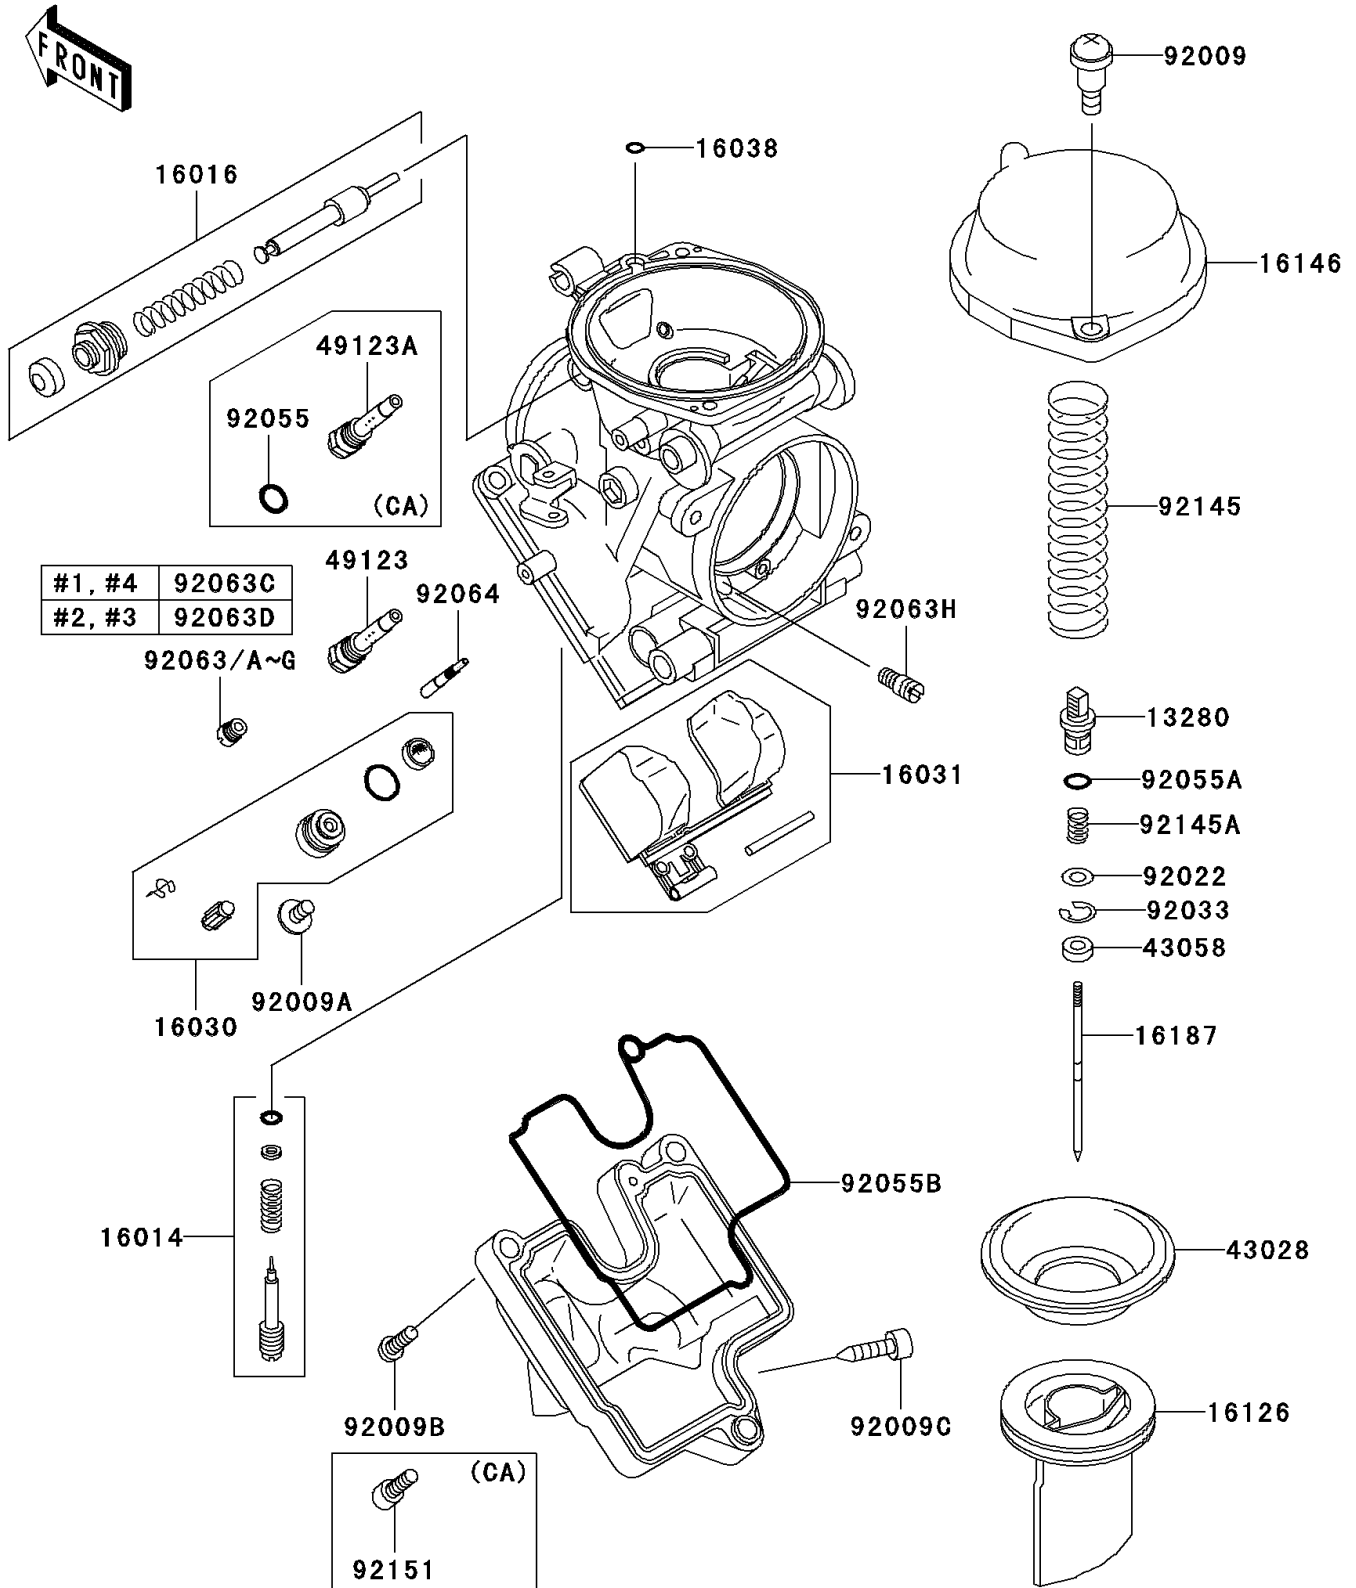

2005 ZZR®600 PARTS DIAGRAM

Carburetor Parts

E1612

2005 ZZR®600 PARTS LIST

Carburetor Parts

ITEM NAME	PART NUMBER	QUANTITY
HOLDER (Ref # 13280)	13280-1095	1
SCREW-PILOT AIR (Ref # 16014)	16014-1100	1
PLUNGER,STARTER (Ref # 16016)	16016-1107	1
VALVE-FLOAT,#1.5 (Ref # 16030)	16030-1088	1
FLOAT (Ref # 16031)	16031-1096	1
GASKET,"O"RING (Ref # 16038)	16038-022	1
VALVE,VACUUM (Ref # 16126)	16126-1394	1
COVER-ASSY,MIXING (Ref # 16146)	16146-1197	1
NEEDLE-JET,5EI10 (Ref # 16187)	16187-1135	1
DIAPHRAGM,VACUUM VALVE (Ref # 43028)	43028-1086	1
RING (Ref # 43058)	43058-1094	1
SCREW,MIXING COVER (Ref # 92009)	92009-1850	1
SCREW,FLOAT VALVE (Ref # 92009A)	92009-1853	1
SCREW,DRAIN (Ref # 92009C)	92009-1937	1
WASHER,JET NEEDLE (Ref # 92022)	92022-1123	1
RING-SNAP (Ref # 92033)	92033-1299	1
RING-O,DRAIN PLUG (Ref # 92055A)	92055-1093	1
RING-O,FLOAT CHAMBER (Ref # 92055B)	92055-1588	1
JET-MAIN,#A147.5 (Ref # 92063)	92063-1438	1
JET-MAIN,#A150 (Ref # 92063A)	92063-1440	1
JET-MAIN,#A152.5 (Ref # 92063B)	92063-1441	1
JET-MAIN,#A155 (Ref # 92063C)	92063-1442	1
JET-MAIN,#A157.5 (Ref # 92063D)	92063-1443	1
JET-MAIN,#A160 (Ref # 92063E)	92063-1455	1
JET-MAIN,#A162.5 (Ref # 92063F)	92063-1456	1
JET-MAIN,#A165 (Ref # 92063G)	92063-1457	1
JET-MAIN,#A125 (Ref # 92063H)	92063-1471	1
JET-PILOT,#12.5 (Ref # 92064)	92064-1195	1
SPRING,VACUUM VALVE (Ref # 92145)	92145-1182	1

2005 ZZR®600 PARTS LIST

Carburetor Parts

ITEM NAME	PART NUMBER	QUANTITY
SPRING (Ref # 92145A)	92145-1183	1
HOLDER-MAIN JET (Ref # 49123)	49123-1051	1
HOLDER-MAIN JET (Ref # 49123A)	49123-1052	1
SCREW,FLOAT CHAMBER (Ref # 92009B)	92009-1854	1
RING-O (Ref # 92055)	92055-1084	1
BOLT,SOCKET,FLOAT CHAMBER (Ref # 92151)	92151-1406	1