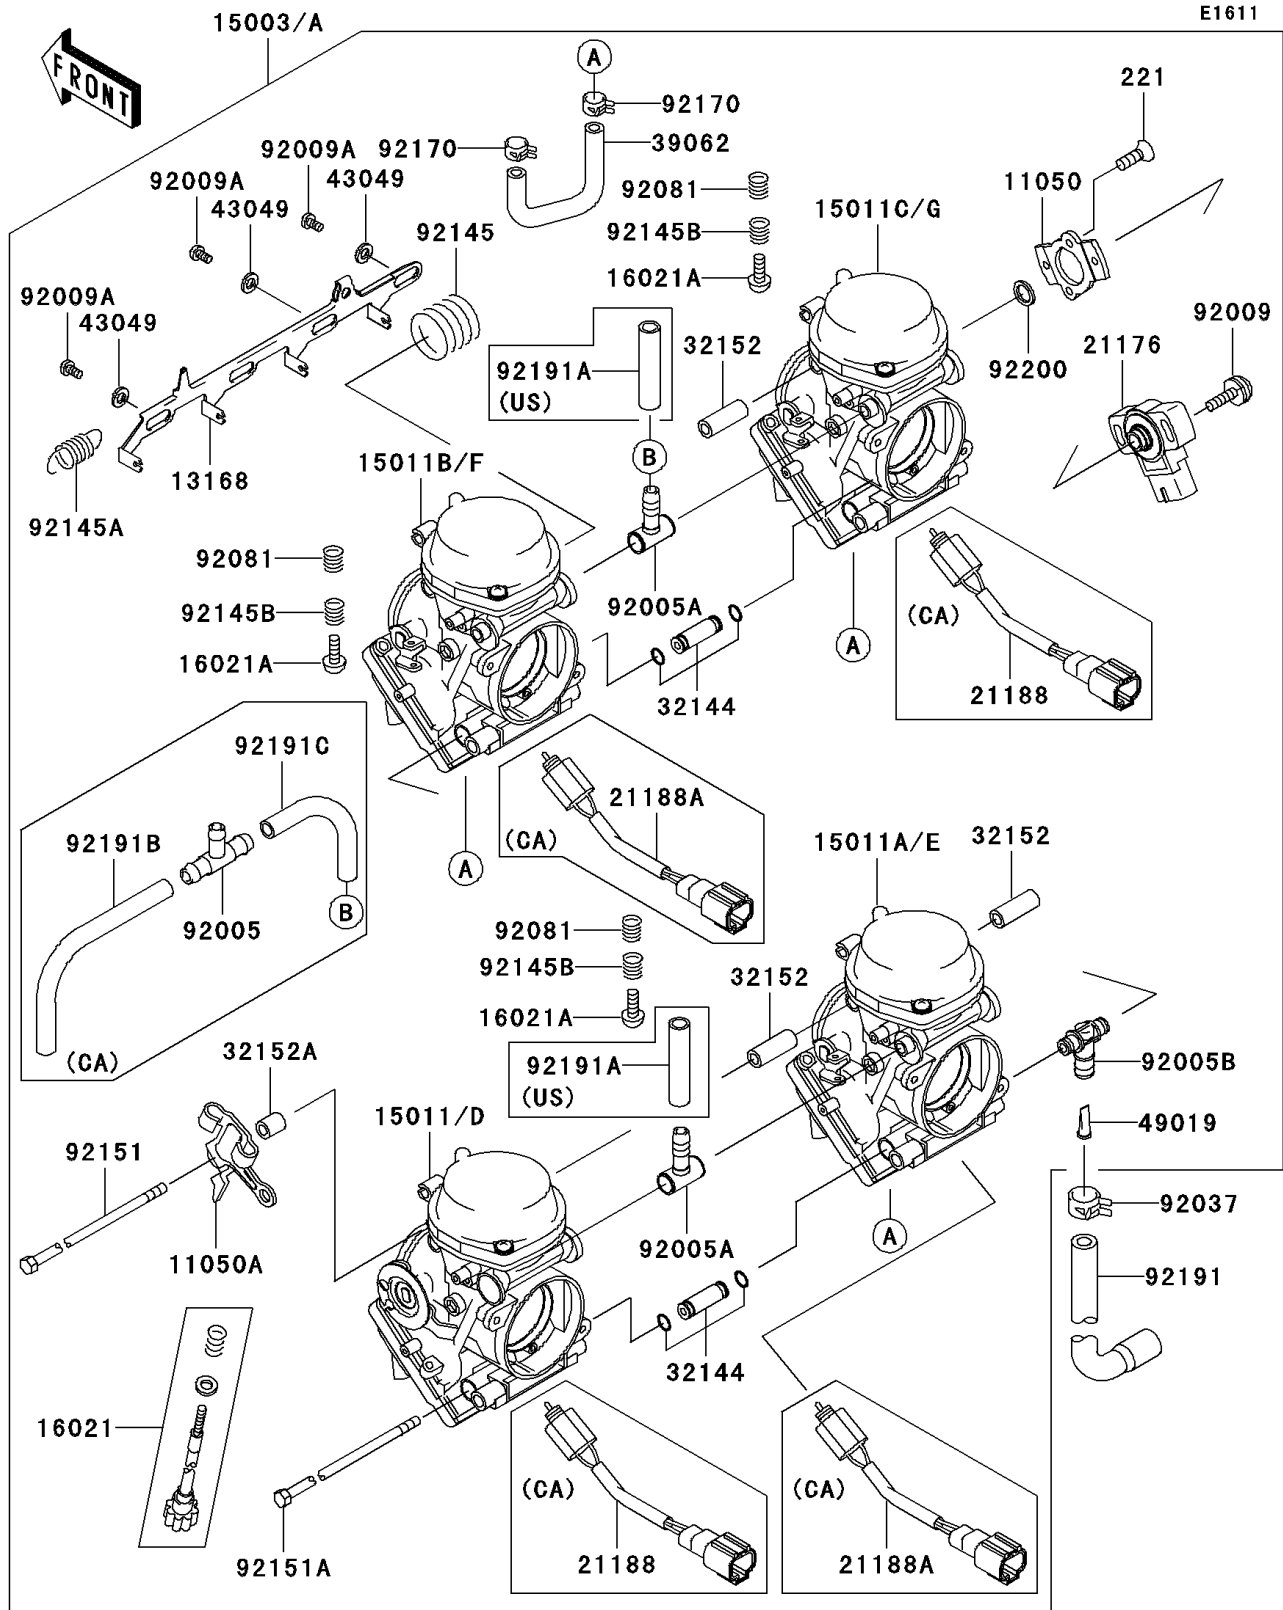

## 2005 ZZR®600 PARTS LIST

Carburetor

ITEM NAME	PART NUMBER	QUANTITY
BRACKET,SENSOR (Ref # 11050)	11050-1919	1
BRACKET,THROTTLE CABLE (Ref # 11050A)	11050-1920	1
LEVER,STARTER (Ref # 13168)	13168-1653	1
SCREW-THROTTLE STOP (Ref # 16021)	16021-1231	1
SCREW,THROTTLE ADJUST (Ref # 16021A)	16021-2060	1
SENSOR (Ref # 21176)	21176-1083	1
PIPE-ASSY (Ref # 32144)	32144-1007	1
PIPE (Ref # 32152)	32152-1793	1
PIPE (Ref # 32152A)	32152-1794	1
HOSE-COOLING (Ref # 39062)	39062-1781	1
PACKING,STARTER LEVER (Ref # 43049)	43049-1085	1
FILTER-FUEL (Ref # 49019)	49019-1085	1
FITTING (Ref # 92005A)	92005-1353	1
FITTING (Ref # 92005B)	92005-1354	1
SCREW,SENSOR (Ref # 92009)	92009-1855	1
SCREW,STARTER LEVER (Ref # 92009A)	92009-1872	1
SCREW-CSK-CROS (Ref # 221)	221B0408	1
CLAMP (Ref # 92037)	92037-1181	1
SPRING,THROTTLE ADJUST SCREW (Ref # 92081)	92081-2008	1
SPRING,THROTTLE ADJUST,CNT (Ref # 92145)	92145-1179	1
SPRING,TENSION (Ref # 92145A)	92145-1180	1
SPRING,THROTTLE ADJUST (Ref # 92145B)	92145-1184	1
BOLT,CARBURETOR,UPP (Ref # 92151)	92151-1404	1
BOLT,CARBURETOR,LWR (Ref # 92151A)	92151-1405	1
CLAMP (Ref # 92170)	92170-1939	1
TUBE,FUEL (Ref # 92191)	92191-1253	1
WASHER,SENSOR (Ref # 92200)	92200-1435	1
CARBURETOR-ASSY (Ref # 15003)	15003-1549	1
CARBURETOR-ASSY (Ref # 15003A)	15003-1551	1