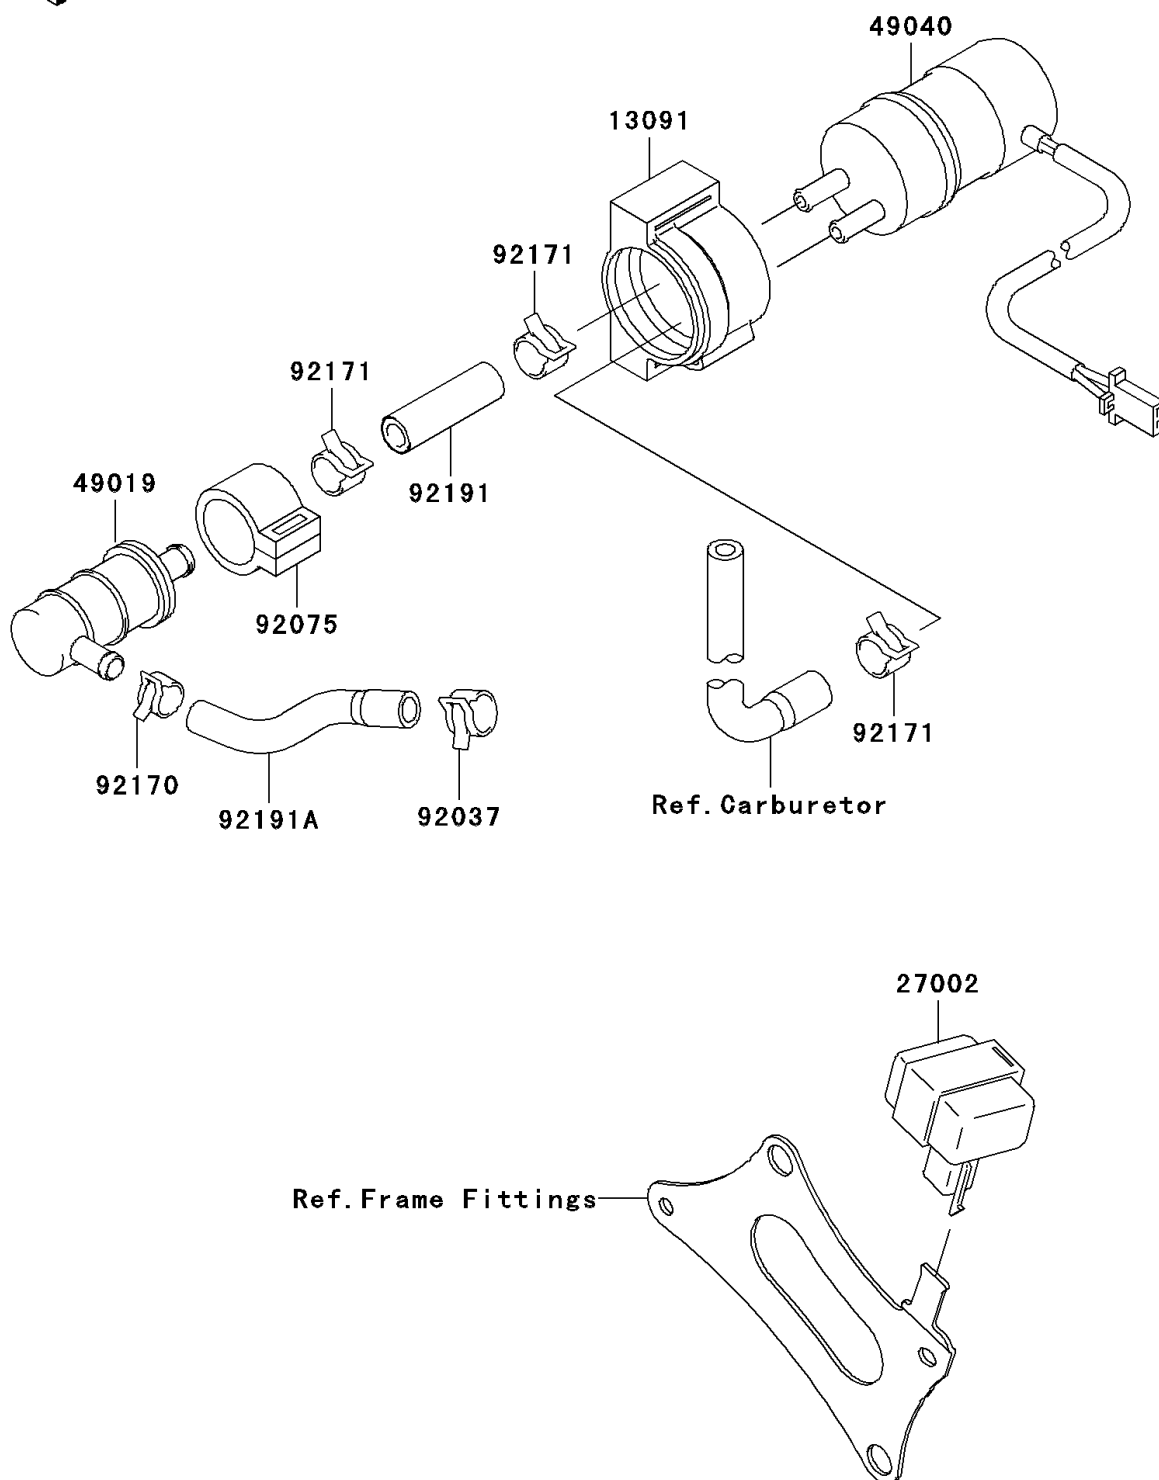

2005 ZZR®600 PARTS DIAGRAM

Fuel Pump

E1520

2005 ZZR®600 PARTS LIST

Fuel Pump

ITEM NAME	PART NUMBER	QUANTITY
HOLDER,FUEL PUMP (Ref # 13091)	13091-1738	1
RELAY-ASSY (Ref # 27002)	27002-1065	1
FILTER-FUEL (Ref # 49019)	49019-1081	1
PUMP-FUEL (Ref # 49040)	49040-1064	1
CLAMP (Ref # 92037)	92037-2082	1
DAMPER,FUEL FILTER (Ref # 92075)	92075-1853	1
CLAMP (Ref # 92170)	92170-1492	1
CLAMP (Ref # 92171)	92171-1270	1
TUBE,PUMP-FILTER (Ref # 92191)	92191-1174	1
TUBE,TAP-FILTER (Ref # 92191A)	92191-1229	1