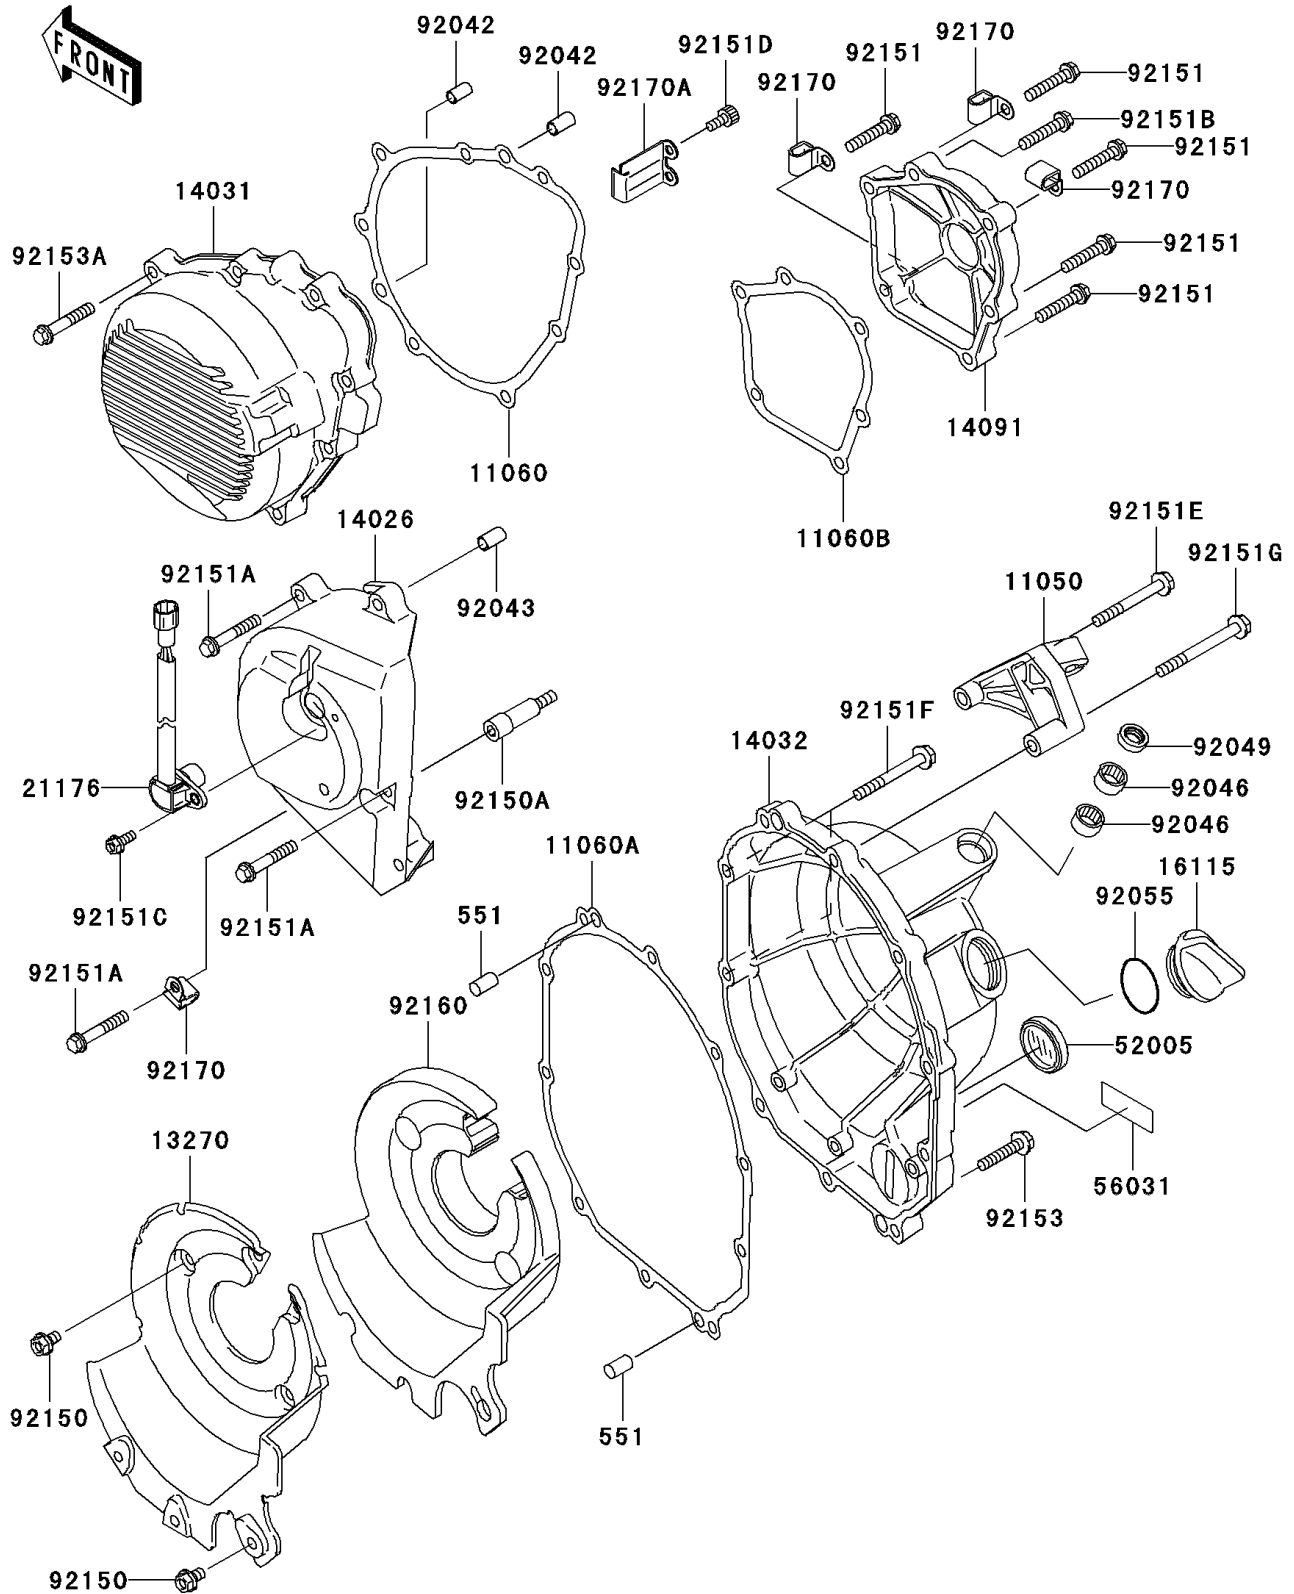

2005 ZZR®600 PARTS DIAGRAM

Engine Cover(s)

E1431

2005 ZZR®600 PARTS LIST

Engine Cover(s)

ITEM NAME	PART NUMBER	QUANTITY
PIN-DOWEL,8X14 (Ref # 551)	551A0814	1
BRACKET,CLUTCH CABLE (Ref # 11050)	11050-1864	1
GASKET,GENERATOR COVER (Ref # 11060)	11060-1851	1
GASKET,CLUTCH COVER (Ref # 11060A)	11060-1853	1
GASKET,PULSING COVER (Ref # 11060B)	11060-1867	1
PLATE,CLUTCH COVER (Ref # 13270)	13270-1350	1
COVER-CHAIN (Ref # 14026)	14026-1277	1
COVER-GENERATOR (Ref # 14031)	14031-1373	1
COVER-CLUTCH (Ref # 14032)	14032-1500	1
COVER,PULSING (Ref # 14091)	14091-0319	1
CAP-OIL FILLER (Ref # 16115)	16115-1009	1
SENSOR,SPEED (Ref # 21176)	21176-0032	1
GAUGE,OIL LEVEL (Ref # 52005)	52005-1057	1
LABEL-MANUAL,OIL CAPACITY (Ref # 56031)	56031-1895	1
PIN,DOWEL,6.3X8X14 (Ref # 92042)	92042-007	1
PIN,6.2X8X14 (Ref # 92043)	92043-1263	1
BEARING-NEEDLE,HK1210 (Ref # 92046)	92046-1010	1
SEAL-OIL,TB12205.5 (Ref # 92049)	92049-1271	1
RING-O,31.7X2.4 (Ref # 92055)	92055-049	1
BOLT,5X8 (Ref # 92150)	92150-1406	1
BOLT (Ref # 92150A)	92150-1889	1
BOLT,6X30 (Ref # 92151)	92151-1134	1
BOLT,6X35 (Ref # 92151A)	92151-1135	1
BOLT,6X30 (Ref # 92151B)	92151-1201	1
BOLT,5X12 (Ref # 92151C)	92151-1305	1
BOLT,SOCKET,5X12 (Ref # 92151D)	92151-1365	1
BOLT,6X50 (Ref # 92151E)	92151-1545	1
BOLT,6X50 (Ref # 92151F)	92151-1790	1
BOLT,6X60 (Ref # 92151G)	92151-1791	1

2005 ZZR®600 PARTS LIST

Engine Cover(s)

ITEM NAME	PART NUMBER	QUANTITY
BOLT,6X30 (Ref # 92153)	92153-0608	1
BOLT,6X35 (Ref # 92153A)	92153-0634	1
DAMPER,CLUTCH COVER (Ref # 92160)	92160-1554	1
CLAMP (Ref # 92170)	92170-1577	1
CLAMP (Ref # 92170A)	92170-1843	1