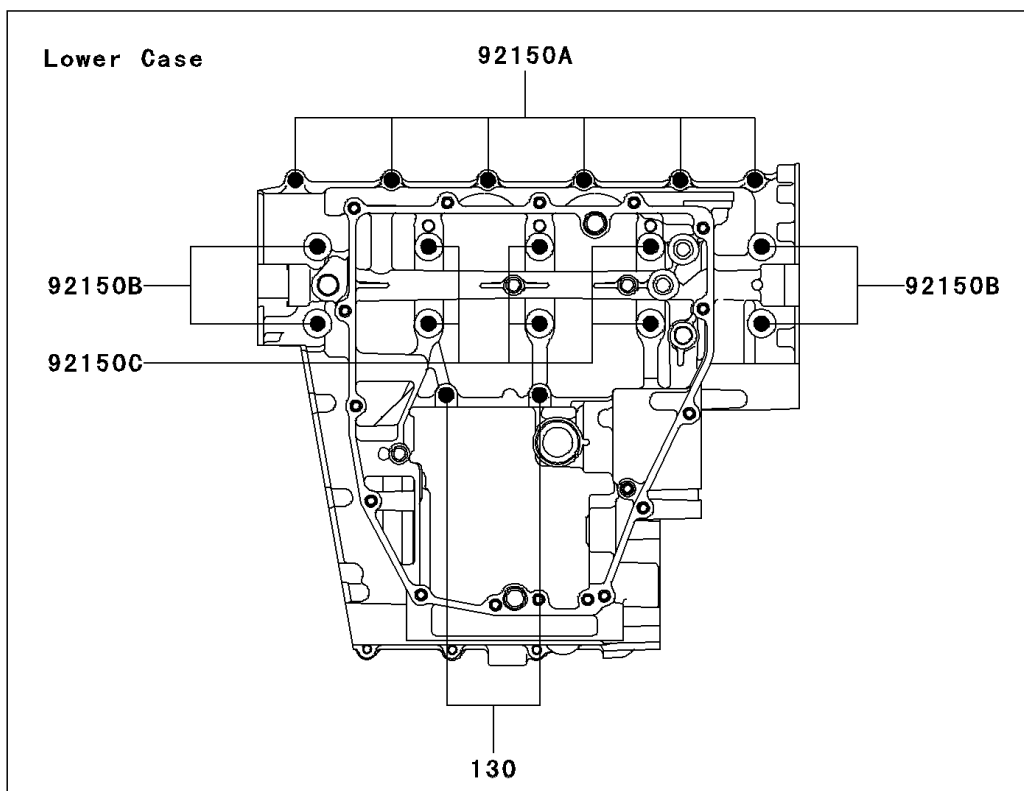

2005 ZZR®600 PARTS DIAGRAM

Crankcase Bolt Pattern

E1412

2005 ZZR®600 PARTS LIST

Crankcase Bolt Pattern

ITEM NAME	PART NUMBER	QUANTITY
BOLT-FLANGED (Ref # 130)	130P0675	1
BOLT,6X95 (Ref # 92002)	92002-1078	1
BOLT,6X50 (Ref # 92002A)	92002-1079	1
BOLT,6X65 (Ref # 92002B)	92002-1140	1
BOLT,6X85 (Ref # 92002C)	92002-1306	1
BOLT,7X70 (Ref # 92150)	92150-1250	1
BOLT,6X38 (Ref # 92150A)	92150-1301	1
BOLT,8X99 (Ref # 92150B)	92150-1856	1
BOLT,8X76 (Ref # 92150C)	92150-1857	1
BOLT,6X35 (Ref # 92150D)	92150-1862	1