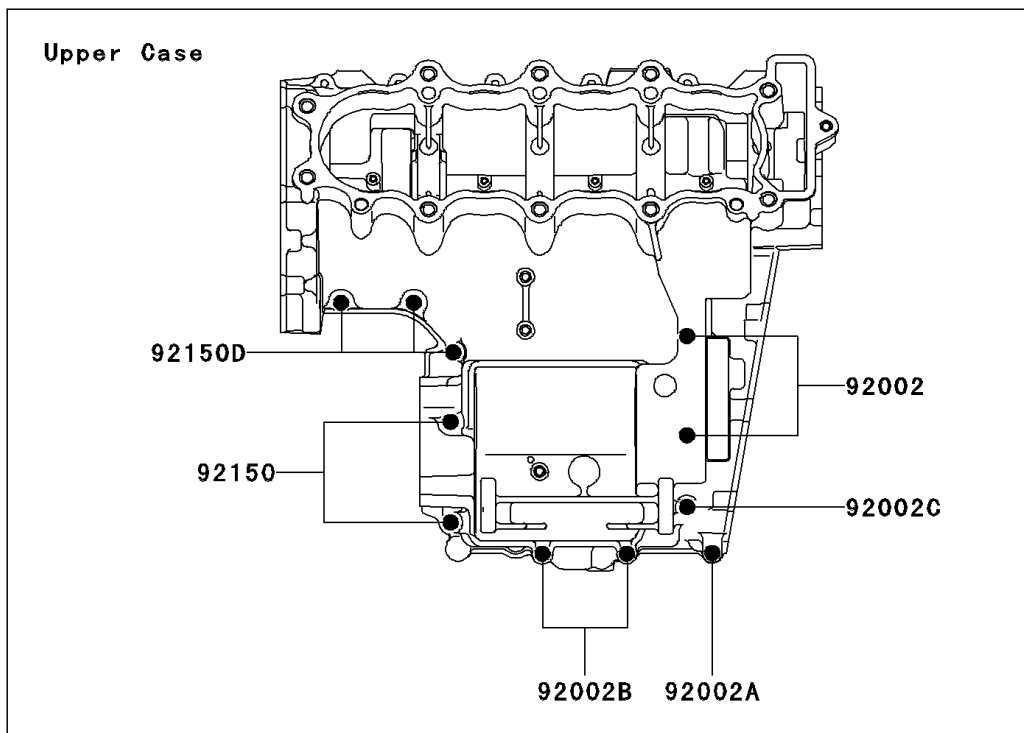

2005 ZZR®600 PARTS DIAGRAM

Crankcase Bolt Pattern

E1412

2005 ZZR®600 PARTS LIST

Crankcase Bolt Pattern

ITEM NAME	PART NUMBER	QUANTITY
BOLT-FLANGED (Ref # 130)	130P0675	1
BOLT,6X95 (Ref # 92002)	92002-1078	1
BOLT,6X50 (Ref # 92002A)	92002-1079	1
BOLT,6X65 (Ref # 92002B)	92002-1140	1
BOLT,6X85 (Ref # 92002C)	92002-1306	1
BOLT,7X70 (Ref # 92150)	92150-1250	1
BOLT,6X38 (Ref # 92150A)	92150-1301	1
BOLT,8X99 (Ref # 92150B)	92150-1856	1
BOLT,8X76 (Ref # 92150C)	92150-1857	1
BOLT,6X35 (Ref # 92150D)	92150-1862	1