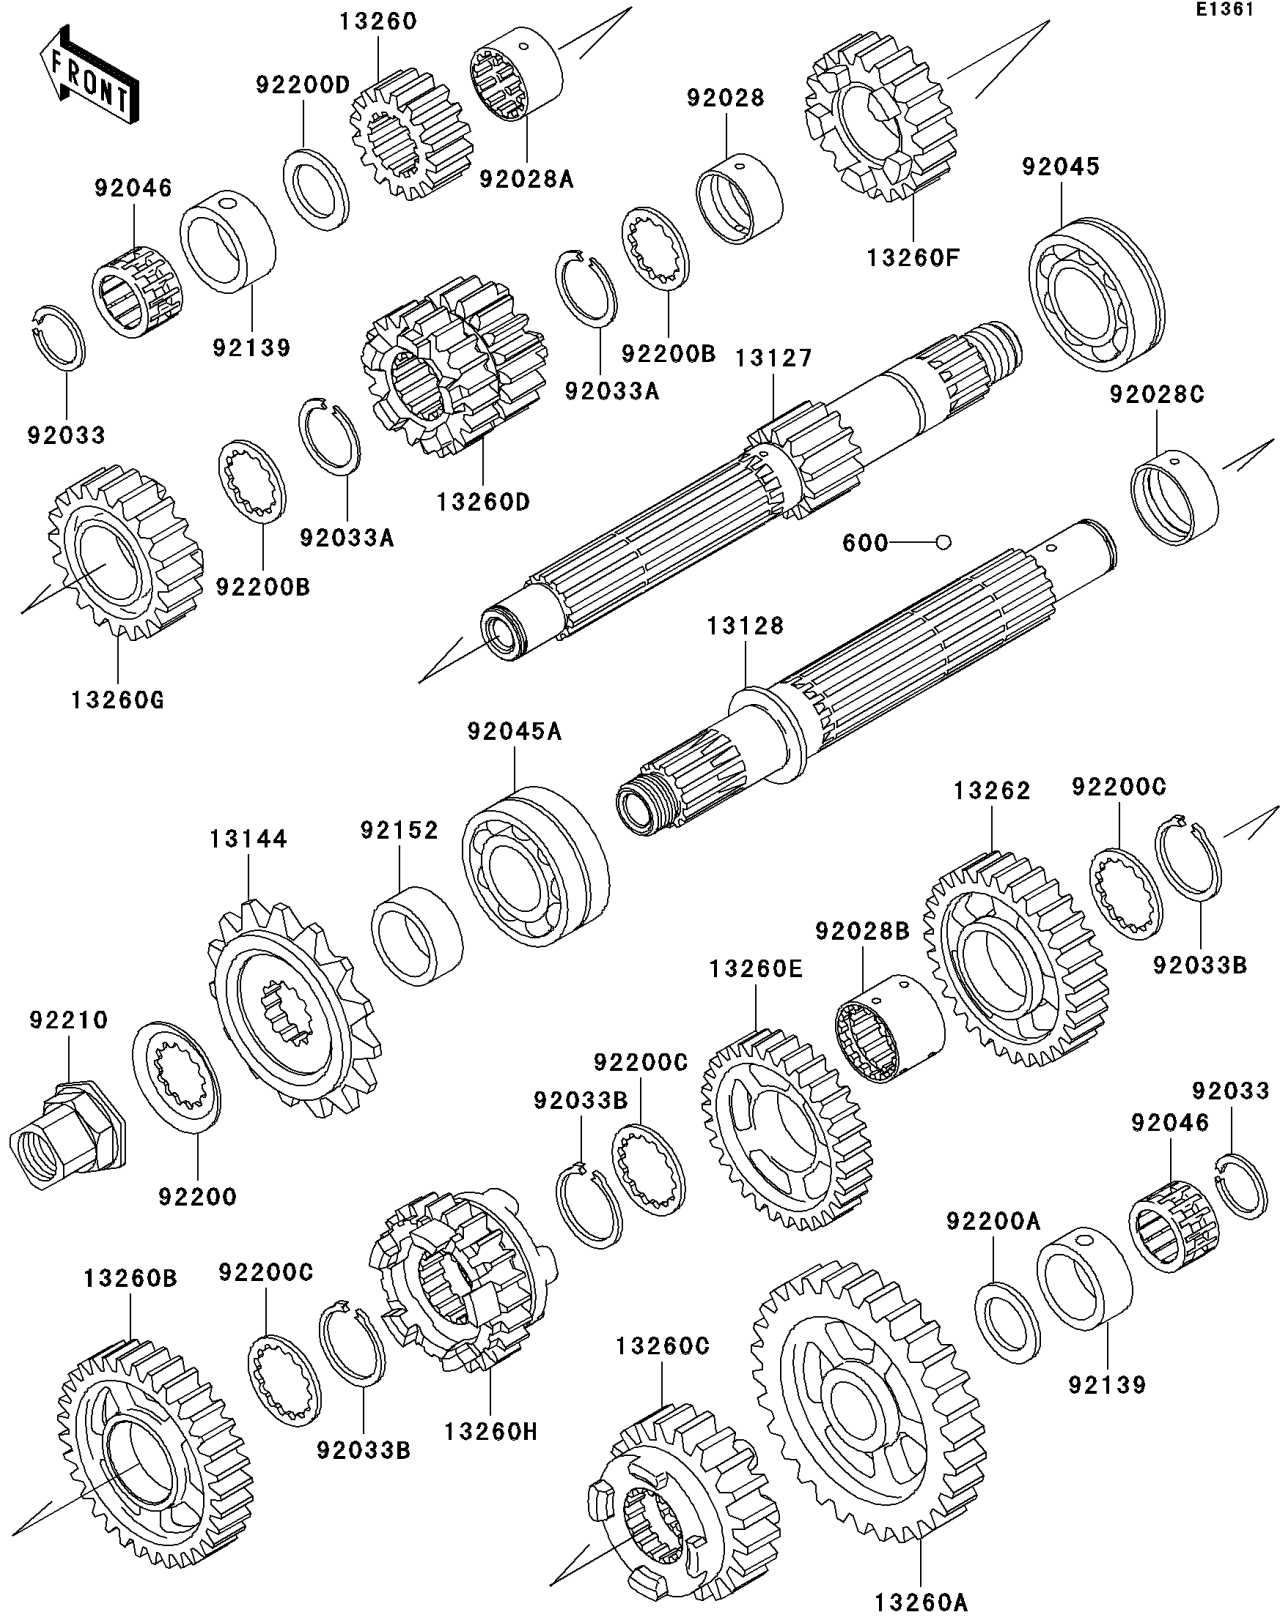

2005 ZZR®600 PARTS DIAGRAM

Transmission