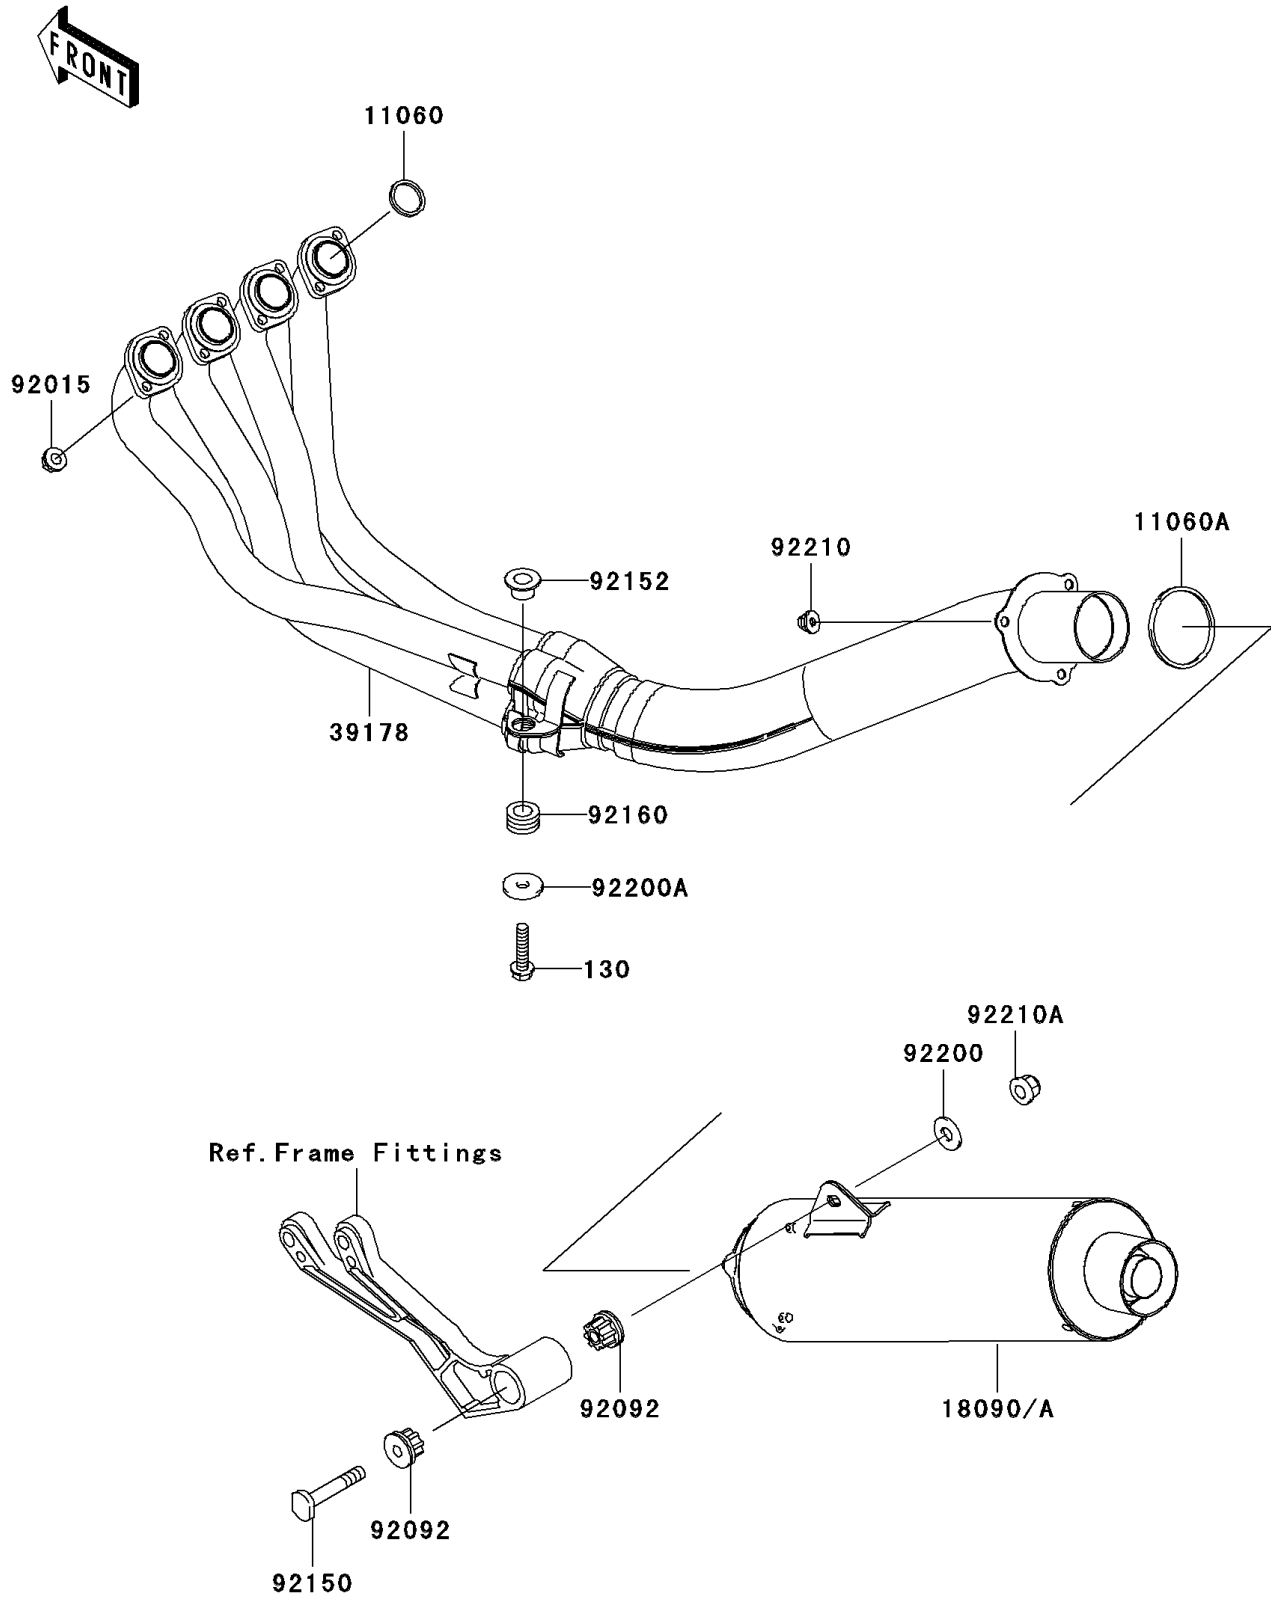

2005 ZZR®600 PARTS DIAGRAM

Muffler(s)

E1140

2005 ZZR®600 PARTS LIST

Muffler(s)

ITEM NAME	PART NUMBER	QUANTITY
BOLT-FLANGED (Ref # 130)	130Z0835	1
GASKET,EXHAUST PIPE (Ref # 11060)	11060-1203	1
GASKET,MUFFLER CONNECTING (Ref # 11060A)	11060-1813	1
MANIFOLD-COMP-EXHAUST (Ref # 39178)	39178-1318	1
NUT,8MM (Ref # 92015)	92015-1402	1
BUSHING-RUBBER,MUFFLER (Ref # 92092)	92092-1013	1
BOLT,10X55 (Ref # 92150)	92150-1792	1
COLLAR (Ref # 92152)	92152-1211	1
DAMPER,MUFFLER (Ref # 92160)	92160-1543	1
WASHER,10.5X25X2.0 (Ref # 92200)	92200-1377	1
WASHER,8.5X28X3.2 (Ref # 92200A)	92200-1392	1
NUT,CAP,8MM (Ref # 92210)	92210-1120	1
NUT,CAP,10MM (Ref # 92210A)	92210-1121	1
BODY-COMP-MUFFLER (Ref # 18090)	18090-1820	1
BODY-COMP-MUFFLER (Ref # 18090A)	18090-1821	1