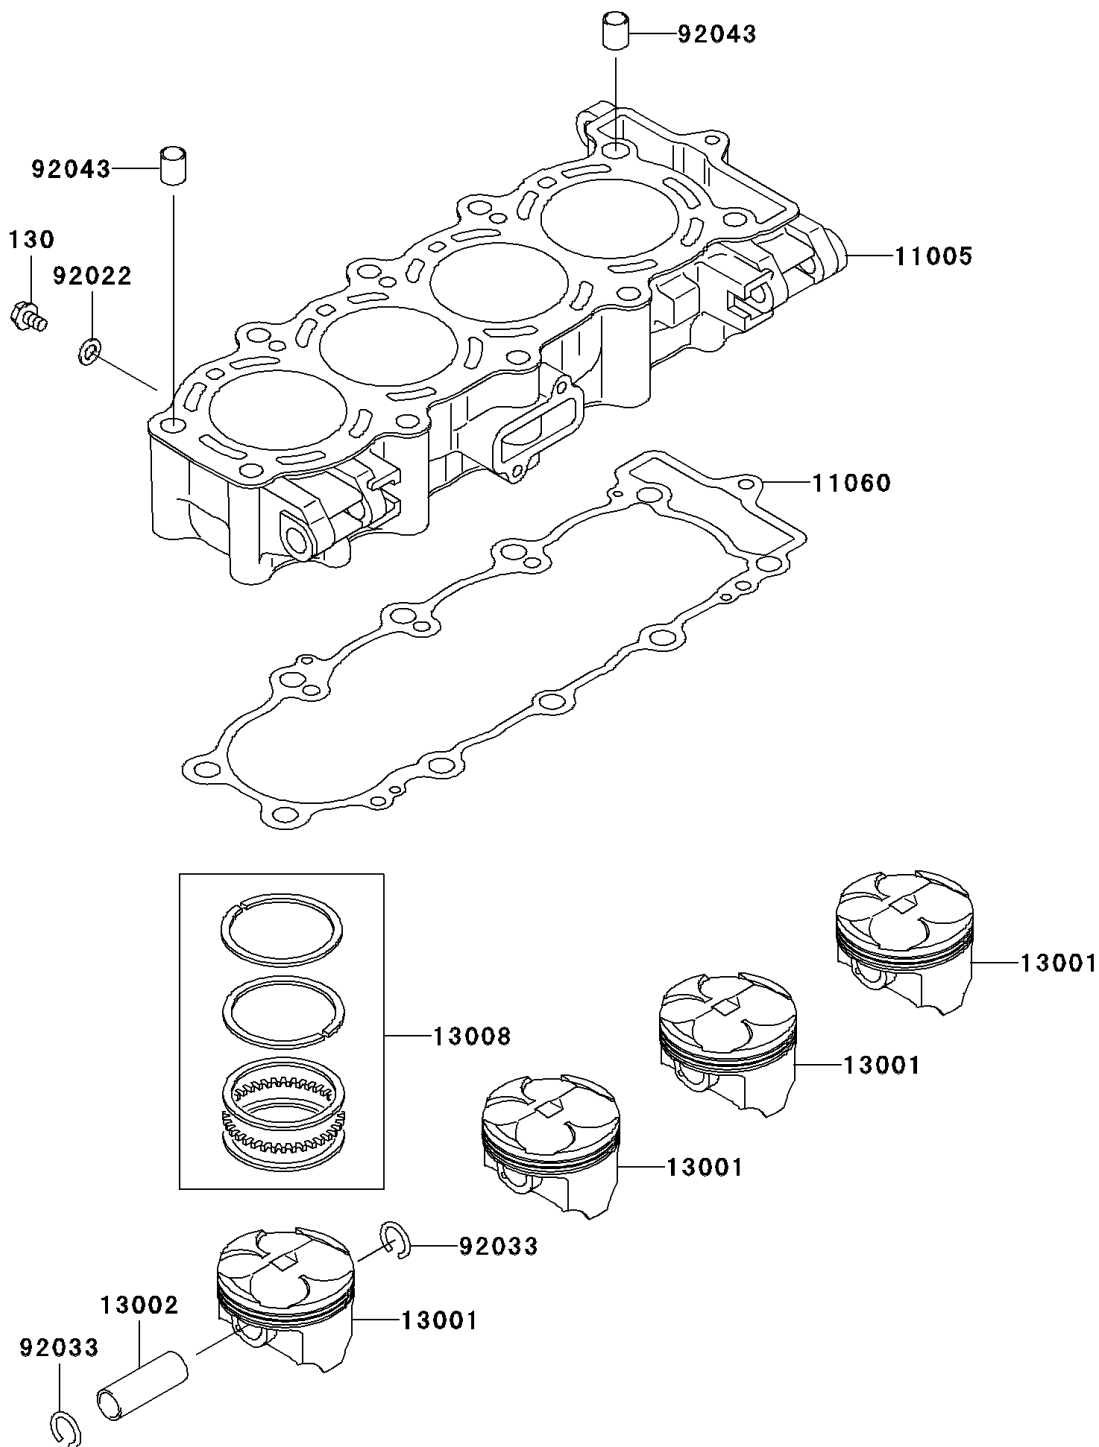

2005 ZZR®600 PARTS DIAGRAM

Cylinder/Piston(s)

E1120

2005 ZZR®600 PARTS LIST

Cylinder/Piston(s)

ITEM NAME	PART NUMBER	QUANTITY
BOLT-FLANGED (Ref # 130)	130Y0610	1
CYLINDER-ENGINE (Ref # 11005)	11005-1910	1
GASKET,CYLINDER BASE (Ref # 11060)	11060-1844	1
PISTON-ENGINE (Ref # 13001)	13001-1578	1
PIN-PISTON (Ref # 13002)	13002-1115	1
RING-SET-PISTON,STD (Ref # 13008)	13008-1161	1
WASHER,6.2X11X1 (Ref # 92022)	92022-304	1
RING-SNAP,PISTON PIN (Ref # 92033)	92033-1161	1
PIN,10.1X12X14 (Ref # 92043)	92043-4009	1