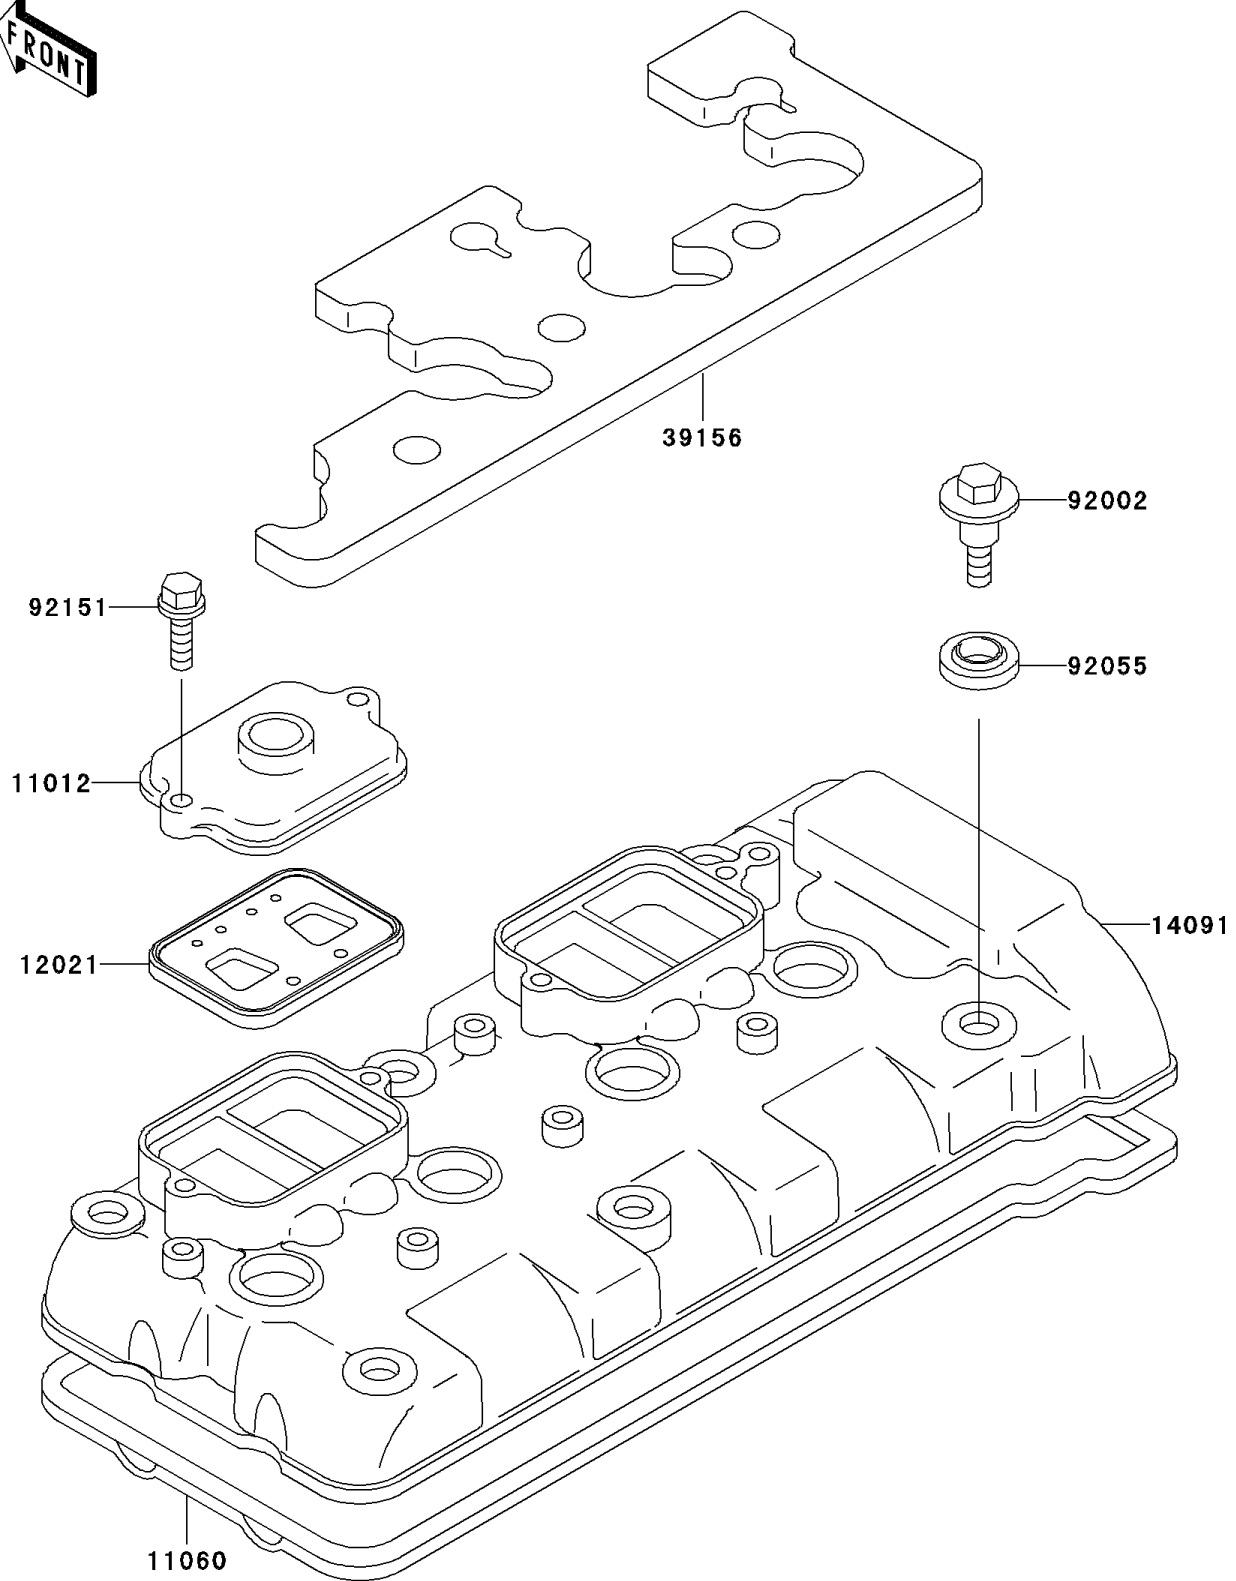

2005 ZZR®600 PARTS DIAGRAM

Cylinder Head Cover

E1112

2005 ZZR®600 PARTS LIST

Cylinder Head Cover

ITEM NAME	PART NUMBER	QUANTITY
CAP, REED VALVE (Ref # 11012)	11012-1758	1
GASKET, HEAD COVER (Ref # 11060)	11060-1667	1
VALVE-ASSY-REED (Ref # 12021)	12021-1119	1
COVER, CYLINDER HEAD (Ref # 14091)	14091-1140	1
PAD (Ref # 39156)	39156-1455	1
BOLT, L=20.5 (Ref # 92002)	92002-1327	1
RING-O, HEAD COVER BOLT (Ref # 92055)	92055-1352	1
BOLT, 6X20 (Ref # 92151)	92151-1407	1