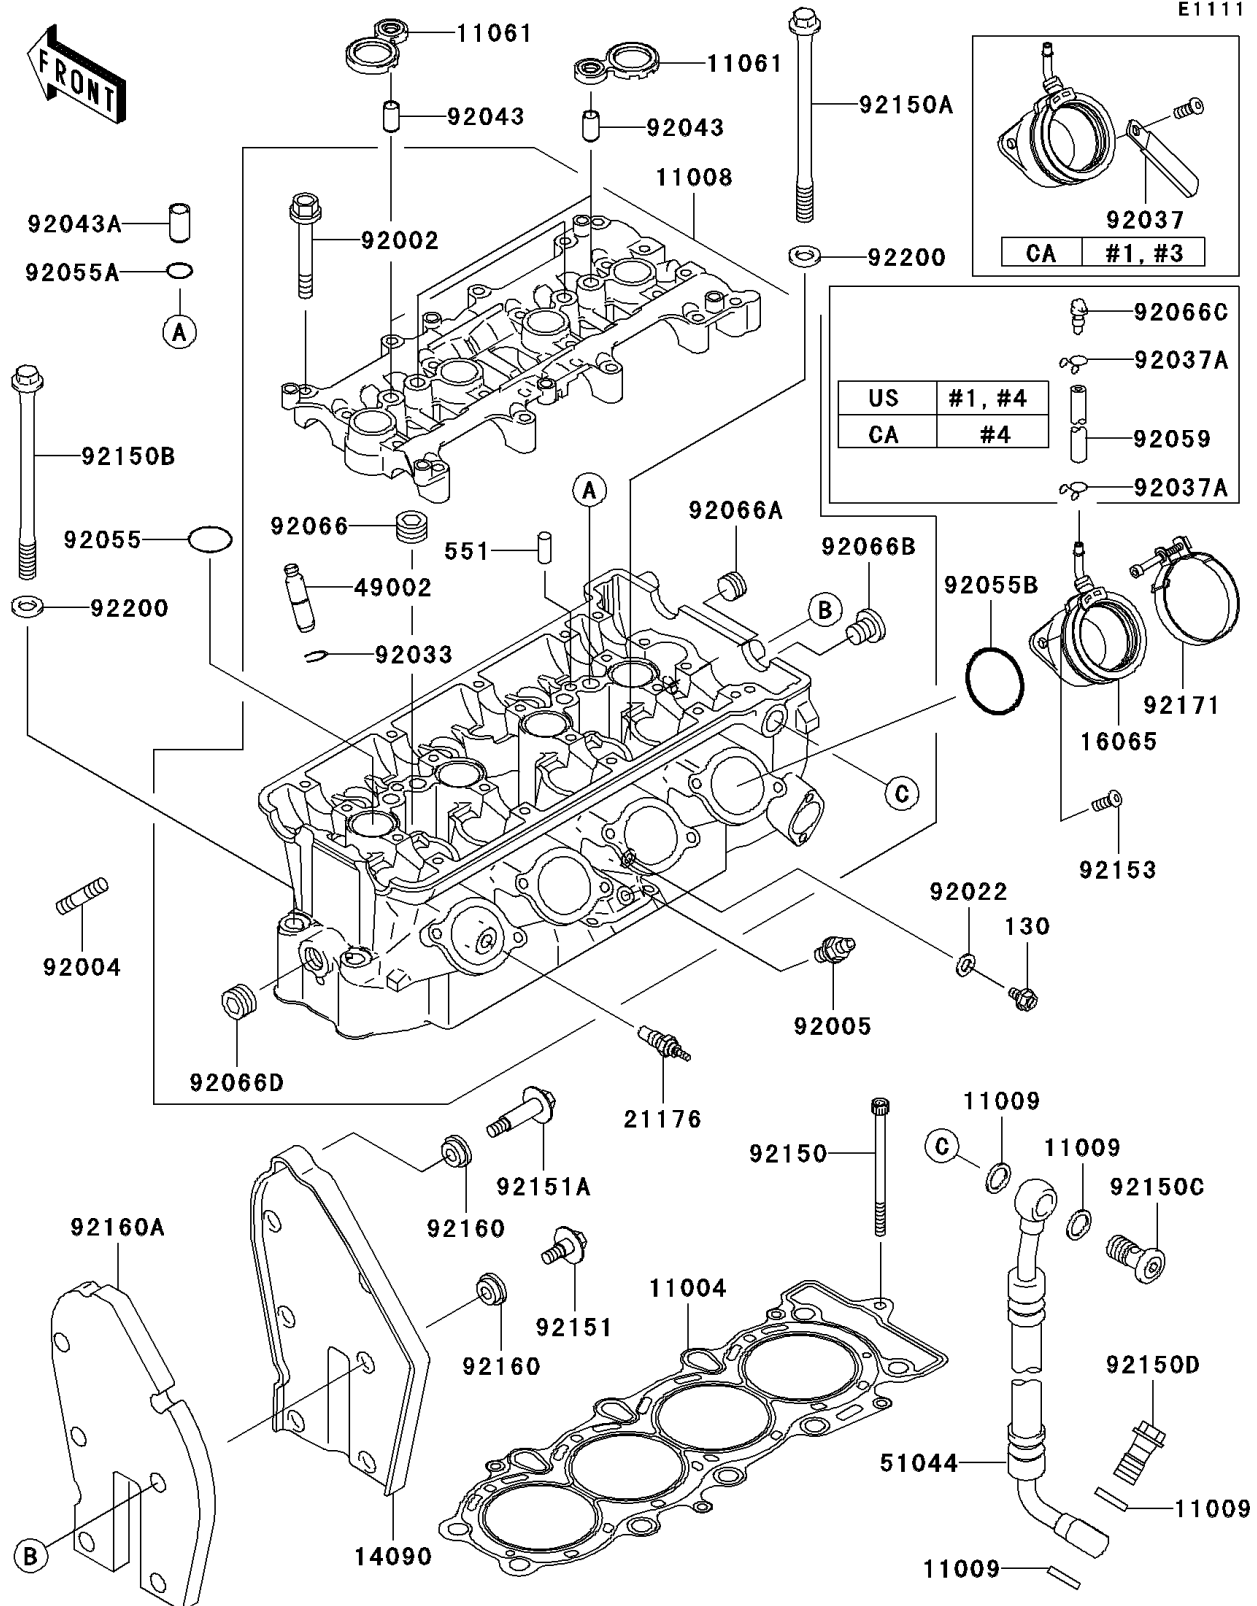

## 2005 ZZR®600 PARTS DIAGRAM

Cylinder Head

E1111

## 2005 ZZR®600 PARTS LIST

### Cylinder Head

ITEM NAME	PART NUMBER	QUANTITY
GASKET-HEAD (Ref # 11004)	11004-1348	1
HEAD-COMP-CYLINDER (Ref # 11008)	11008-1397	1
GASKET,14X19.5X1.4 (Ref # 11009)	11009-1461	1
GASKET,BEARING CAP (Ref # 11061)	11061-0042	1
COVER (Ref # 14090)	14090-1900	1
HOLDER-CARBURETOR (Ref # 16065)	16065-1375	1
SENSOR (Ref # 21176)	21176-1075	1
GUIDE-VALVE (Ref # 49002)	49002-1144	1
TUBE-ASSY,OIL (Ref # 51044)	51044-1179	1
BOLT,6X40 (Ref # 92002)	92002-1756	1
STUD,8X22 (Ref # 92004)	92004-1249	1
FITTING (Ref # 92005)	92005-1273	1
WASHER,6.2X11X1 (Ref # 92022)	92022-304	1
RING-SNAP (Ref # 92033)	92033-1247	1
PIN,6.2X8X14 (Ref # 92043)	92043-1263	1
PIN,8.2X10X14 (Ref # 92043A)	92043-1264	1
RING-O,25.5X2 (Ref # 92055)	92055-1403	1
RING-O,11.5X1.5 (Ref # 92055A)	92055-1469	1
RING-O,42X1.9 (Ref # 92055B)	92055-1536	1
PLUG,PT1/2X12.5 (Ref # 92066)	92066-0002	1
PLUG,PT1/8X7 (Ref # 92066A)	92066-1227	1
PLUG,PT1/4X8.9 (Ref # 92066B)	92066-1260	1
PLUG,PT3/8X10 (Ref # 92066D)	92066-1420	1
BOLT,SOCKET,6X92 (Ref # 92150)	92150-1928	1
BOLT,L=148 (Ref # 92150A)	92150-1934	1
BOLT,L=140 (Ref # 92150B)	92150-1935	1
BOLT (Ref # 92150C)	92150-1944	1
BOLT (Ref # 92150D)	92150-1945	1
BOLT,L=17 (Ref # 92151)	92151-1299	1

## 2005 ZZR®600 PARTS LIST

Cylinder Head

ITEM NAME	PART NUMBER	QUANTITY
BOLT,6X34 (Ref # 92151A)	92151-1836	1
BOLT-FLANGED (Ref # 130)	130Y0610	1
PIN-DOWEL,6X12 (Ref # 551)	551A0612	1
BOLT,6X14 (Ref # 92153)	92153-0406	1
DAMPER (Ref # 92160)	92160-1681	1
DAMPER (Ref # 92160A)	92160-1894	1
CLAMP (Ref # 92171)	92171-1155	1
WASHER,10.5X19X2.3 (Ref # 92200)	92200-1042	1
CLAMP,L=45 (Ref # 92037)	92037-1539	1
CLAMP (Ref # 92037A)	92037-1712	2
TUBE,4X9X100 (Ref # 92059)	92059-1058	2
PLUG (Ref # 92066C)	92066-1347	2