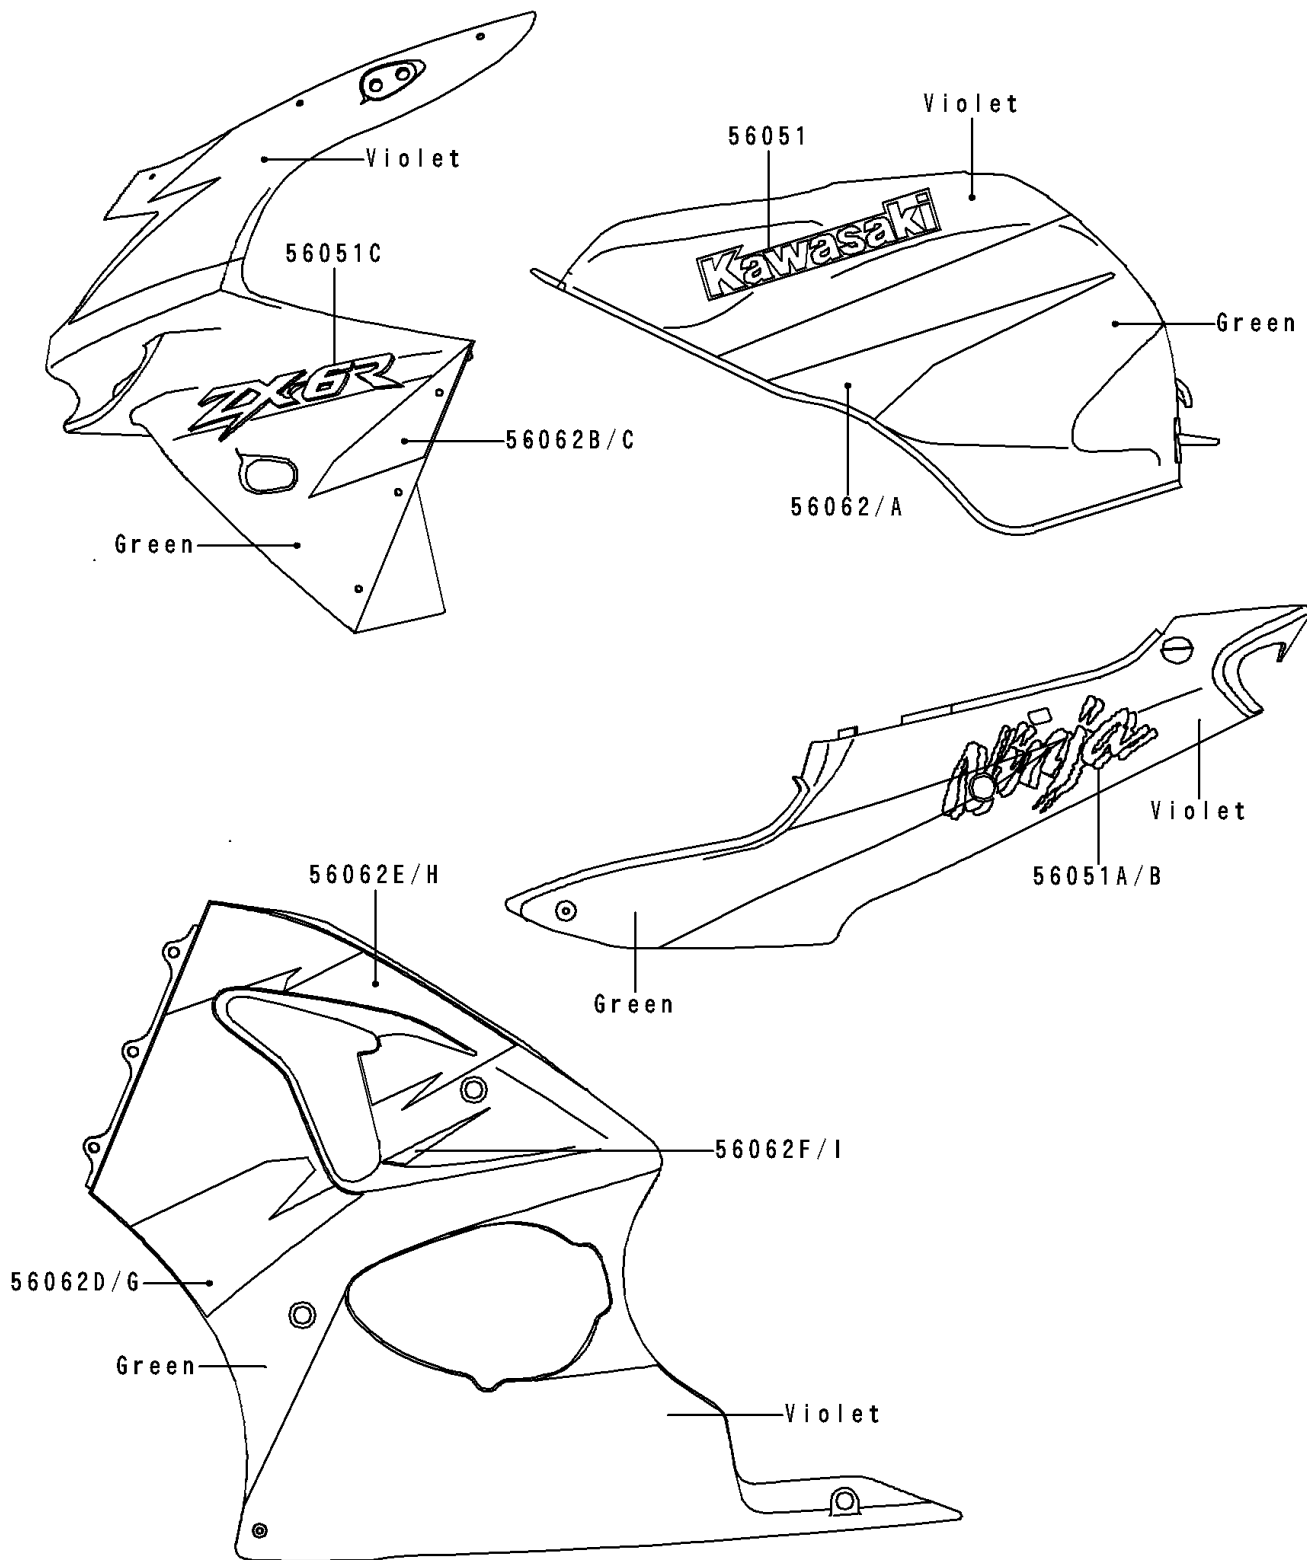

1998 NINJA® ZX™-6R PARTS DIAGRAM

Decals(Green/Violet)

F2861A

1998 NINJA® ZX™-6R PARTS LIST

Decals(Green/Violet)

ITEM NAME	PART NUMBER	QUANTITY
MARK,FUEL TANK,KAWASAKI (Ref # 56051)	56051-1784	1
MARK,SEAT COVER,LH,NINJA (Ref # 56051A)	56051-1785	1
MARK,SEAT COVER,RH,NINJA (Ref # 56051B)	56051-1786	1
MARK,UPP COWLING,ZX-6R (Ref # 56051C)	56051-1787	1
PATTERN,FUEL TANK,LH (Ref # 56062)	56062-1349	1
PATTERN,FUEL TANK,RH (Ref # 56062A)	56062-1350	1
PATTERN,UPP COWLING,LH (Ref # 56062B)	56062-1351	1
PATTERN,UPP COWLING,RH (Ref # 56062C)	56062-1352	1
PATTERN,LWR COWLING,FR,LH (Ref # 56062D)	56062-1353	1
PATTERN,LWR COWLING,RR,LH (Ref # 56062E)	56062-1354	1
PATTERN,LWR COWLING,LWR,LH (Ref # 56062F)	56062-1355	1
PATTERN,LWR COWLING,FR,RH (Ref # 56062G)	56062-1356	1
PATTERN,LWR COWLING,RR,RH (Ref # 56062H)	56062-1357	1
PATTERN,LWR COWLING,LWR,RH (Ref # 56062I)	56062-1358	1