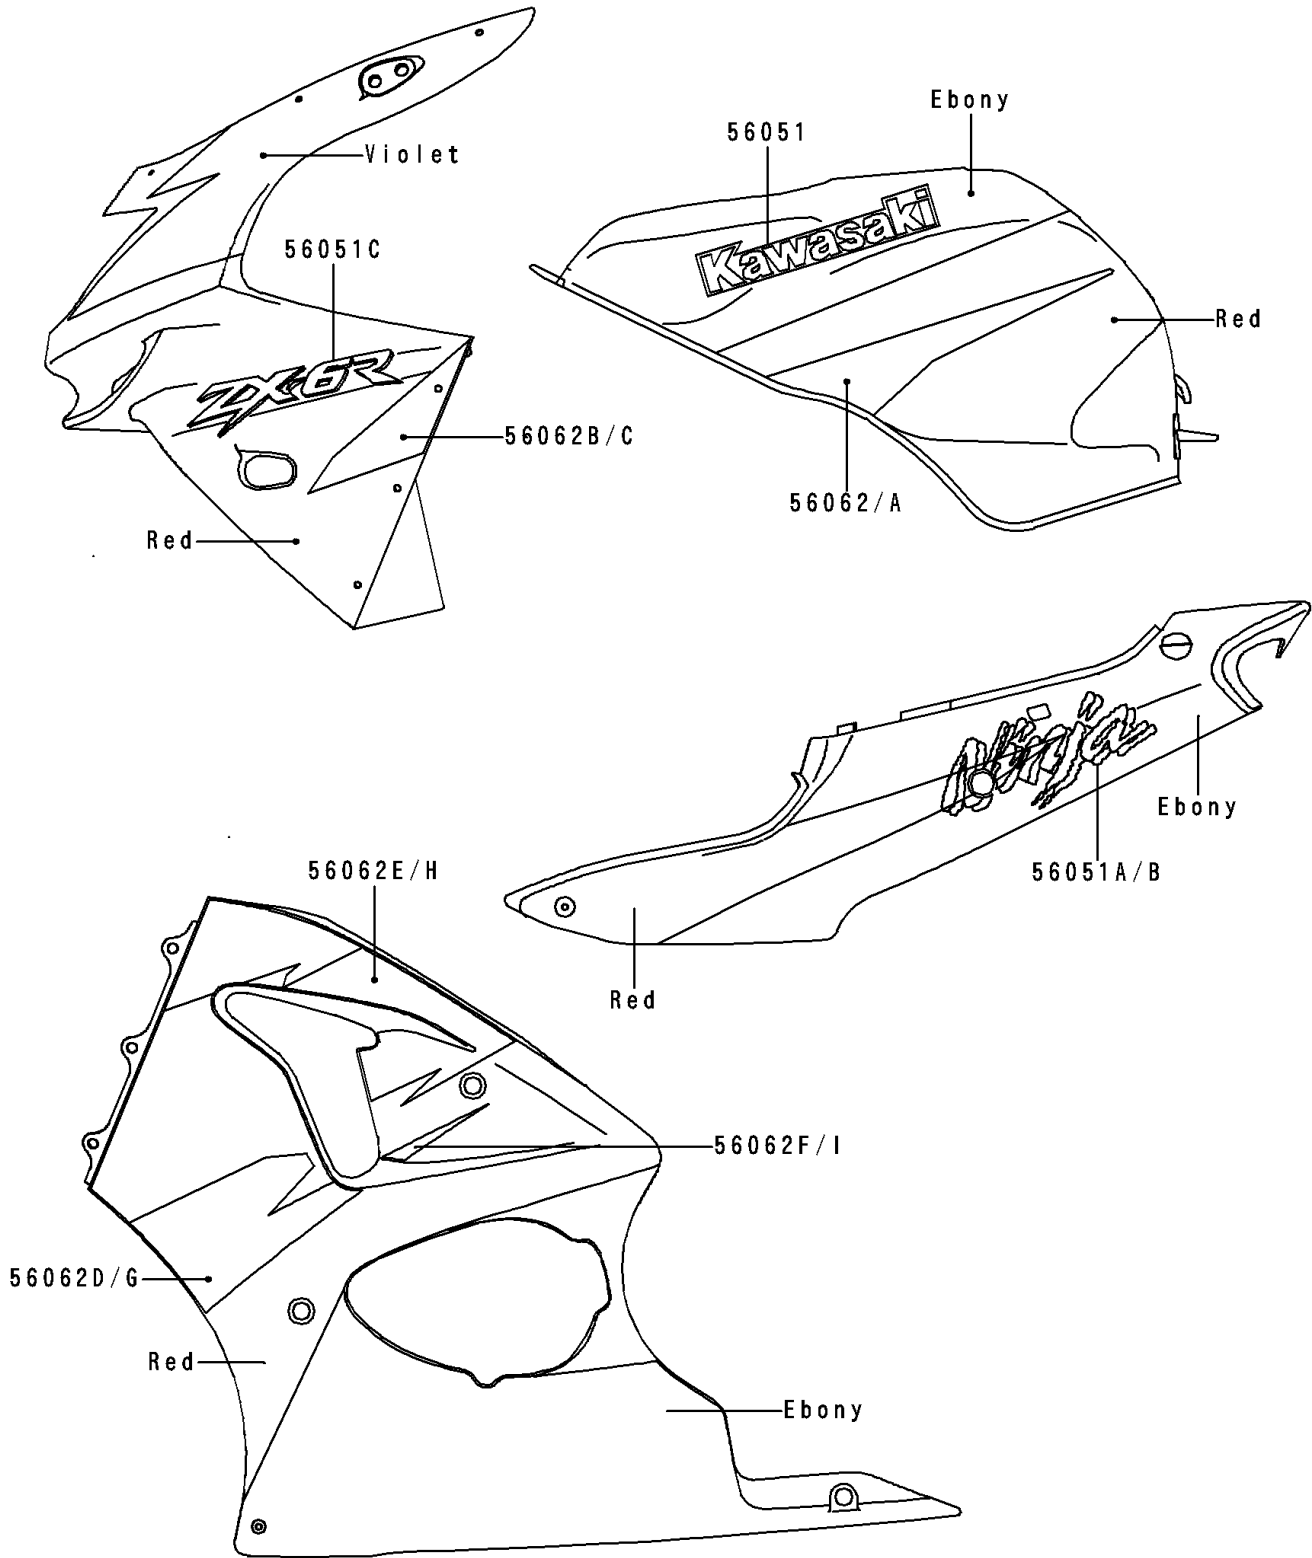

1998 NINJA® ZX™-6R PARTS DIAGRAM

Decals (Red/Ebony/Violet)

F2861

1998 NINJA® ZX™-6R PARTS LIST

Decals(Red/Ebony/Violet)

ITEM NAME	PART NUMBER	QUANTITY
MARK,FUEL TANK,KAWASAKI (Ref # 56051)	56051-1789	1
MARK,SEAT COVER,LH,NINJA (Ref # 56051A)	56051-1790	1
MARK,SEAT COVER,RH,NINJA (Ref # 56051B)	56051-1791	1
MARK,UPP COWLING,ZX-6R (Ref # 56051C)	56051-1792	1
PATTERN,FUEL TANK,LH (Ref # 56062)	56062-1359	1
PATTERN,FUEL TANK,RH (Ref # 56062A)	56062-1360	1
PATTERN,UPP COWLING,LH (Ref # 56062B)	56062-1361	1
PATTERN,UPP COWLING,RH (Ref # 56062C)	56062-1362	1
PATTERN,LWR COWLING,FR,LH (Ref # 56062D)	56062-1363	1
PATTERN,LWR COWLING,RR,LH (Ref # 56062E)	56062-1364	1
PATTERN,LWR COWLING,LWR,LH (Ref # 56062F)	56062-1365	1
PATTERN,LWR COWLING,FR,RH (Ref # 56062G)	56062-1366	1
PATTERN,LWR COWLING,RR,RH (Ref # 56062H)	56062-1367	1
PATTERN,LWR COWLING,LWR,RH (Ref # 56062I)	56062-1368	1