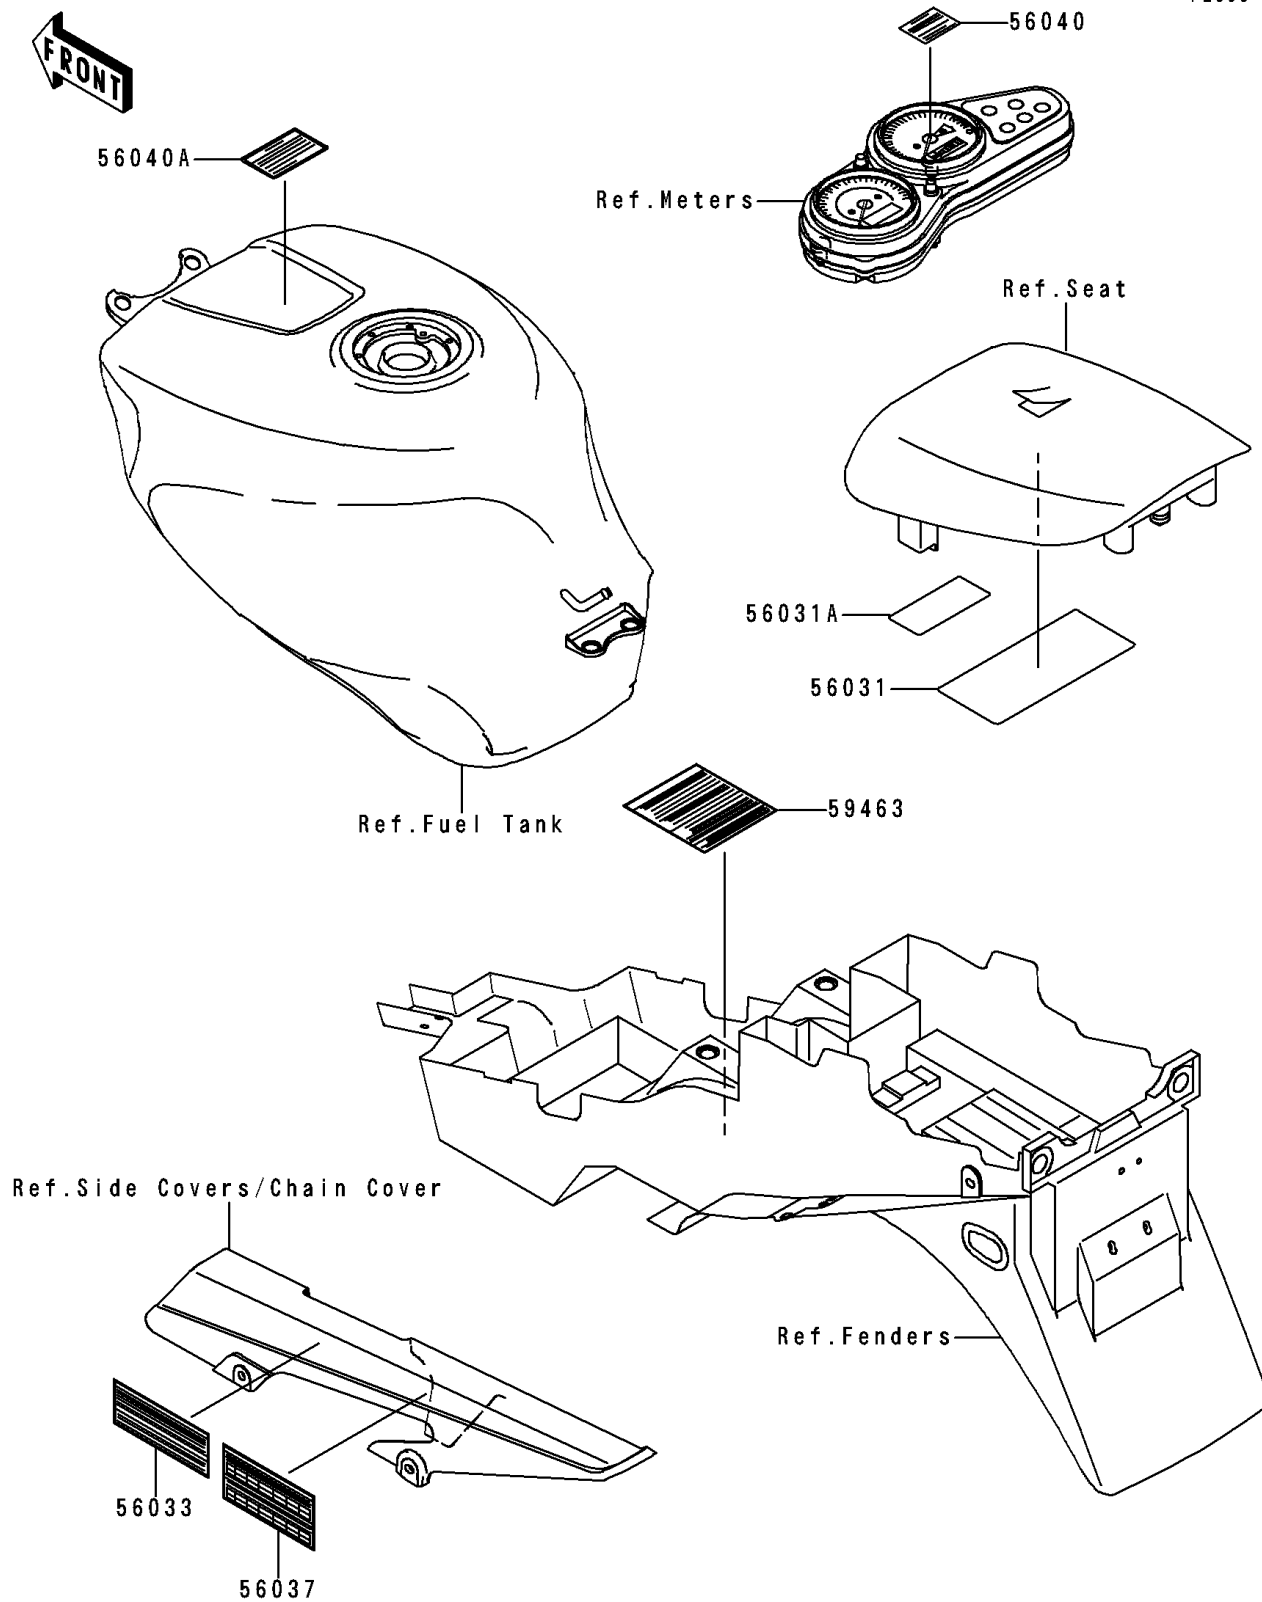

## 1998 NINJA® ZX™-6R PARTS DIAGRAM

Labels

F2860

## 1998 NINJA® ZX™-6R PARTS LIST

Labels

ITEM NAME	PART NUMBER	QUANTITY
LABEL-MANUAL,DAILY SAFETY (Ref # 56031)	56031-1914	1
LABEL-MANUAL,OIL&OIL FILTER (Ref # 56031A)	56031-1916	1
LABEL-MANUAL,CHAIN (Ref # 56033)	56033-1111	1
LABEL-SPECIFICATION,TIRE&LOAD (Ref # 56037)	56037-1802	1
LABEL-WARNING,BREAK IN CAUTION (Ref # 56040)	56040-1007	1
LABEL-WARNING,EVAPO (Ref # 56040A)	56040-1121	1
LABEL-CERTIFICATION,EVAPO ROUT (Ref # 59463)	59463-1206	1