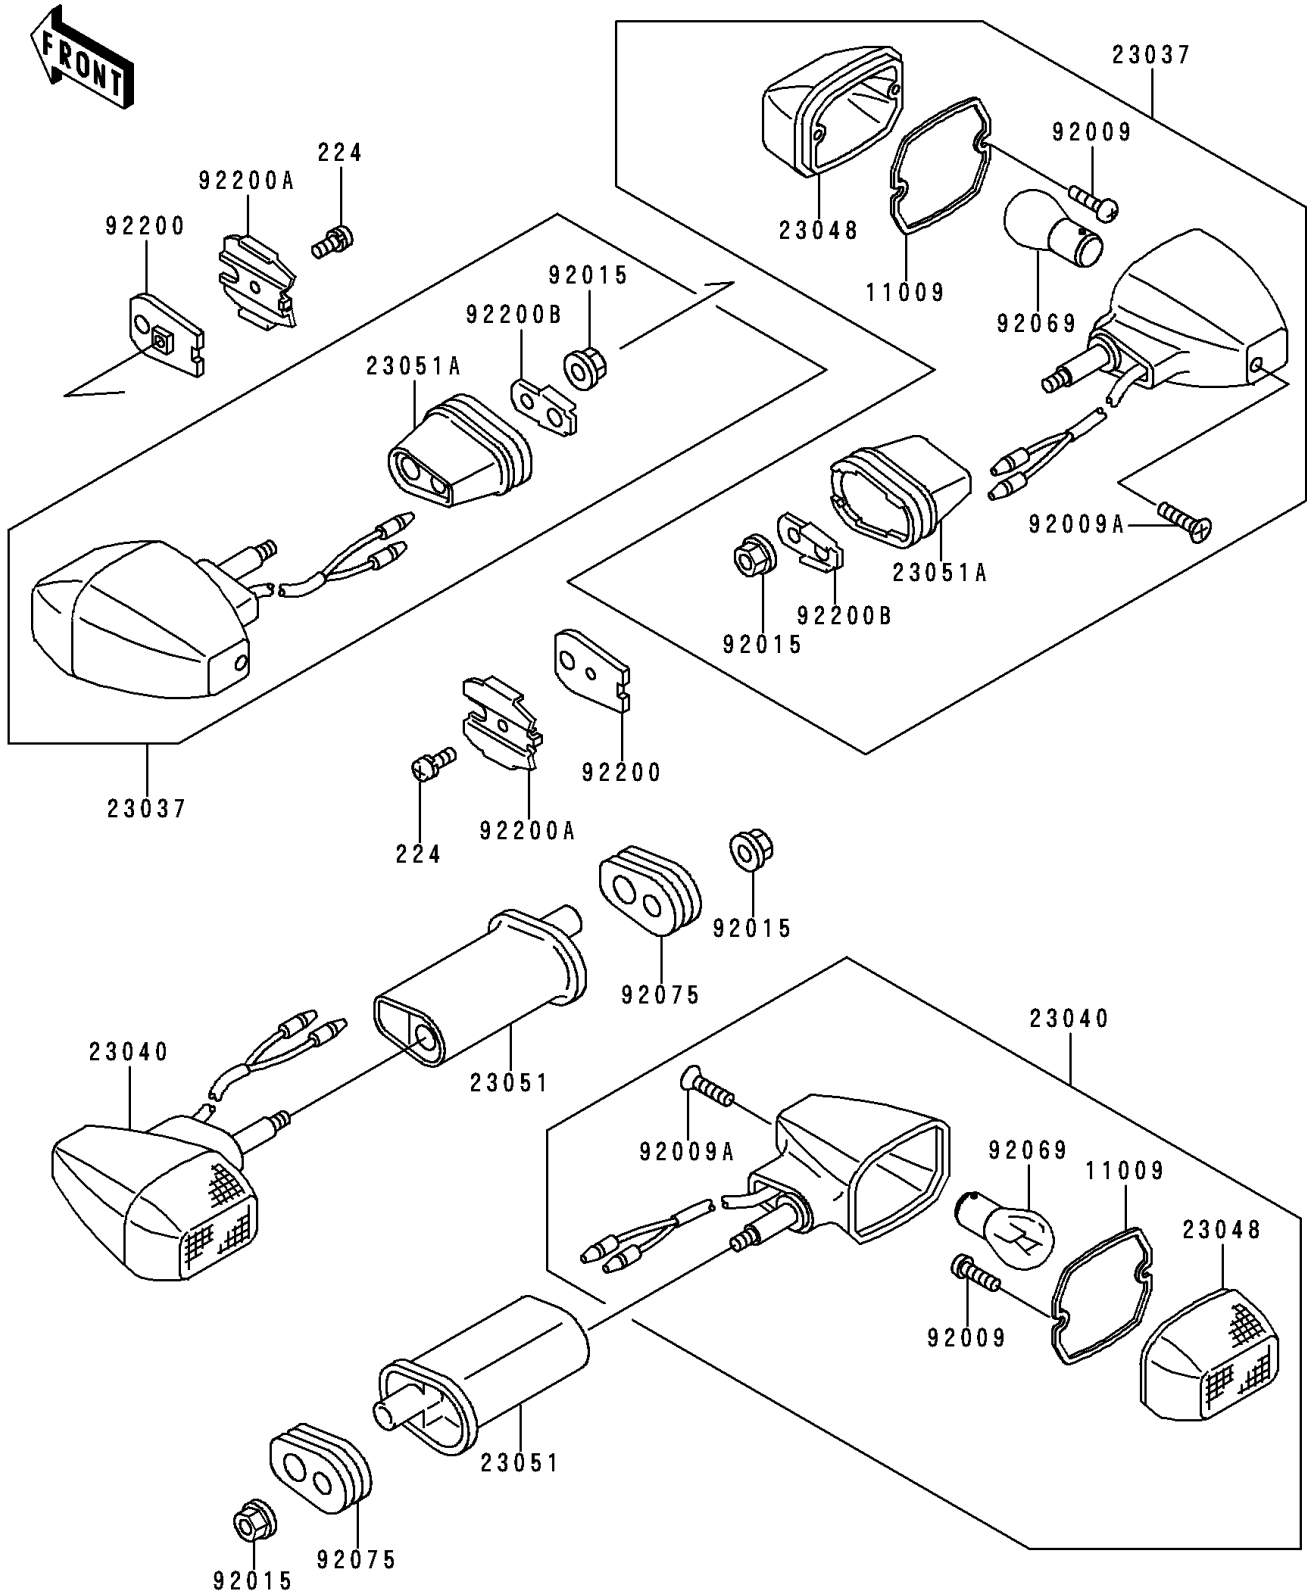

1998 NINJA® ZX™-6R PARTS DIAGRAM

Turn Signals

F2730

1998 NINJA® ZX™-6R PARTS LIST

Turn Signals

ITEM NAME	PART NUMBER	QUANTITY
SCREW-PAN-WP-CROS,4X8 (Ref # 224)	224C0408	1
GASKET,SIGNAL LAMP (Ref # 11009)	11009-1402	1
LAMP-ASSY-SIGNAL,FR (Ref # 23037)	23037-1257	1
LAMP-SIGNAL,RR (Ref # 23040)	23040-1195	1
LENS-SIGNAL LAMP (Ref # 23048)	23048-1054	1
BRACKET-SIGNAL LAMP (Ref # 23051)	23051-1164	1
BRACKET-SIGNAL LAMP,FR (Ref # 23051A)	23051-1207	1
SCREW,TAPPING,3X16 (Ref # 92009)	92009-1115	1
SCREW,TAPPING,4X20 (Ref # 92009A)	92009-1304	1
NUT,FLANGED,6MM (Ref # 92015)	92015-1367	1
BULB,12V 32CP(23W) (Ref # 92069)	92069-055	1
DAMPER,SIGNAL LAMP (Ref # 92075)	92075-1698	1
WASHER,SIGNAL LAMP (Ref # 92200)	92200-1015	1
WASHER,SIGNAL LAMP (Ref # 92200A)	92200-1016	1
WASHER (Ref # 92200B)	92200-1021	1