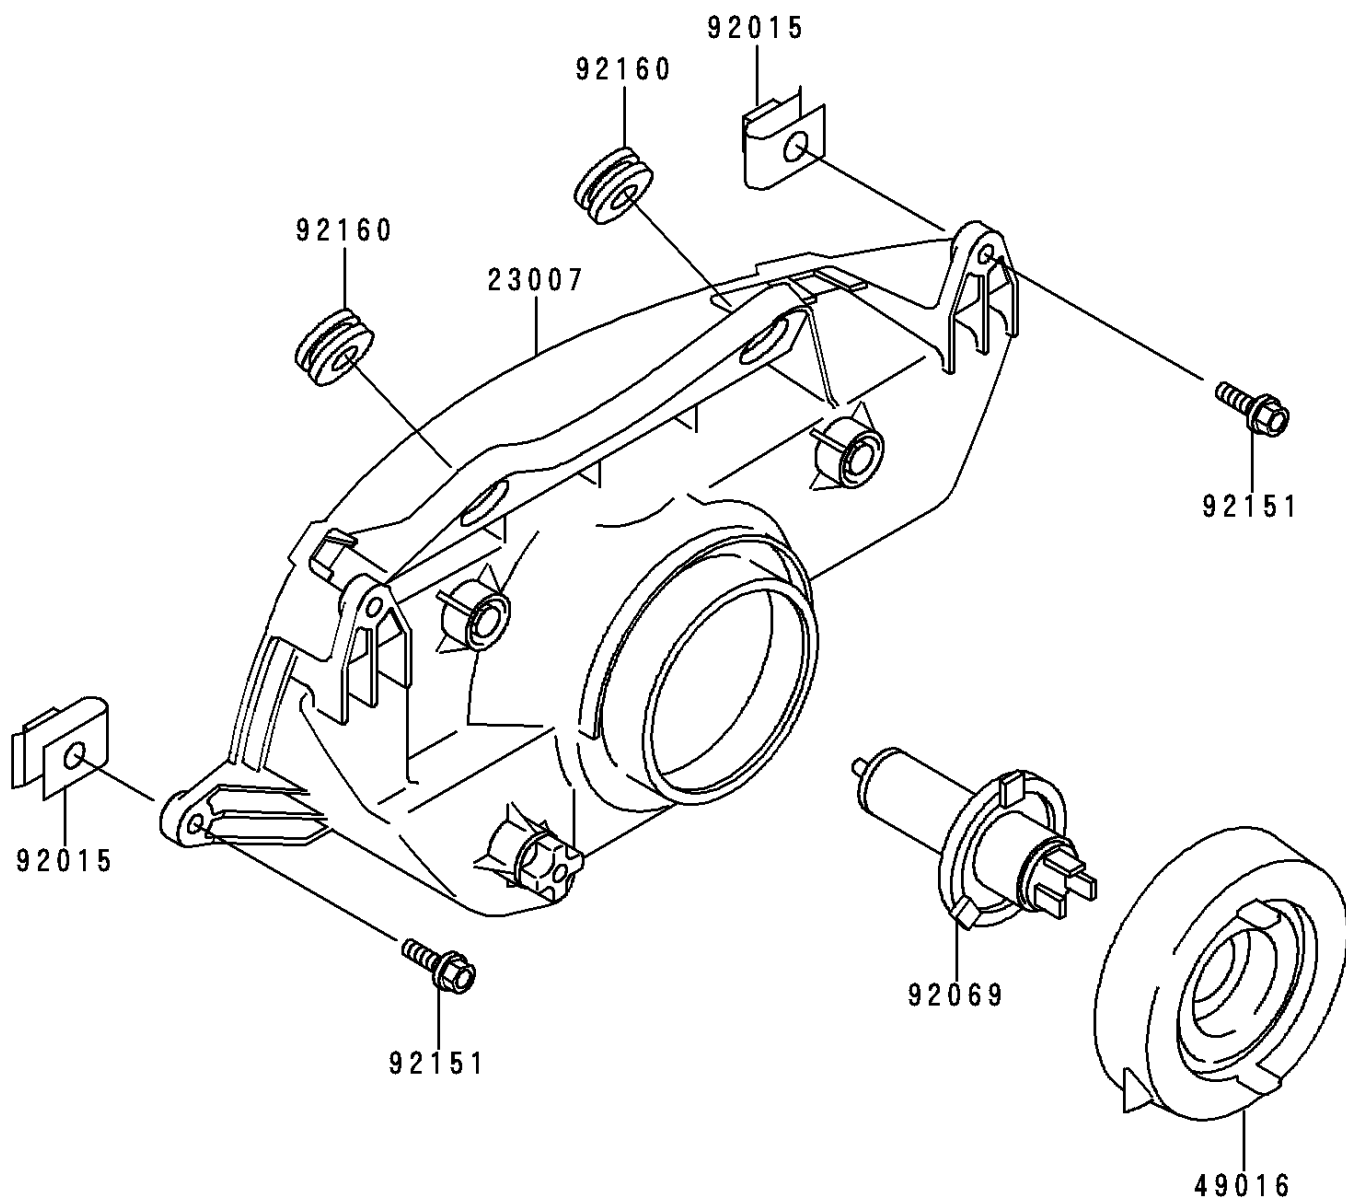

1998 NINJA® ZX™-6R PARTS DIAGRAM

Headlight(s)

F 2710

1998 NINJA® ZX™-6R PARTS LIST

Headlight(s)

ITEM NAME	PART NUMBER	QUANTITY
LENS-COMP,HEAD LAMP (Ref # 23007)	23007-1347	1
COVER-SEAL,HEAD LAMP (Ref # 49016)	49016-1193	1
NUT,6MM (Ref # 92015)	92015-1094	1
BULB,12V 60/55W,H4 (Ref # 92069)	92069-1002	1
BOLT,6X25 (Ref # 92151)	92151-1241	1
DAMPER (Ref # 92160)	92160-1007	1