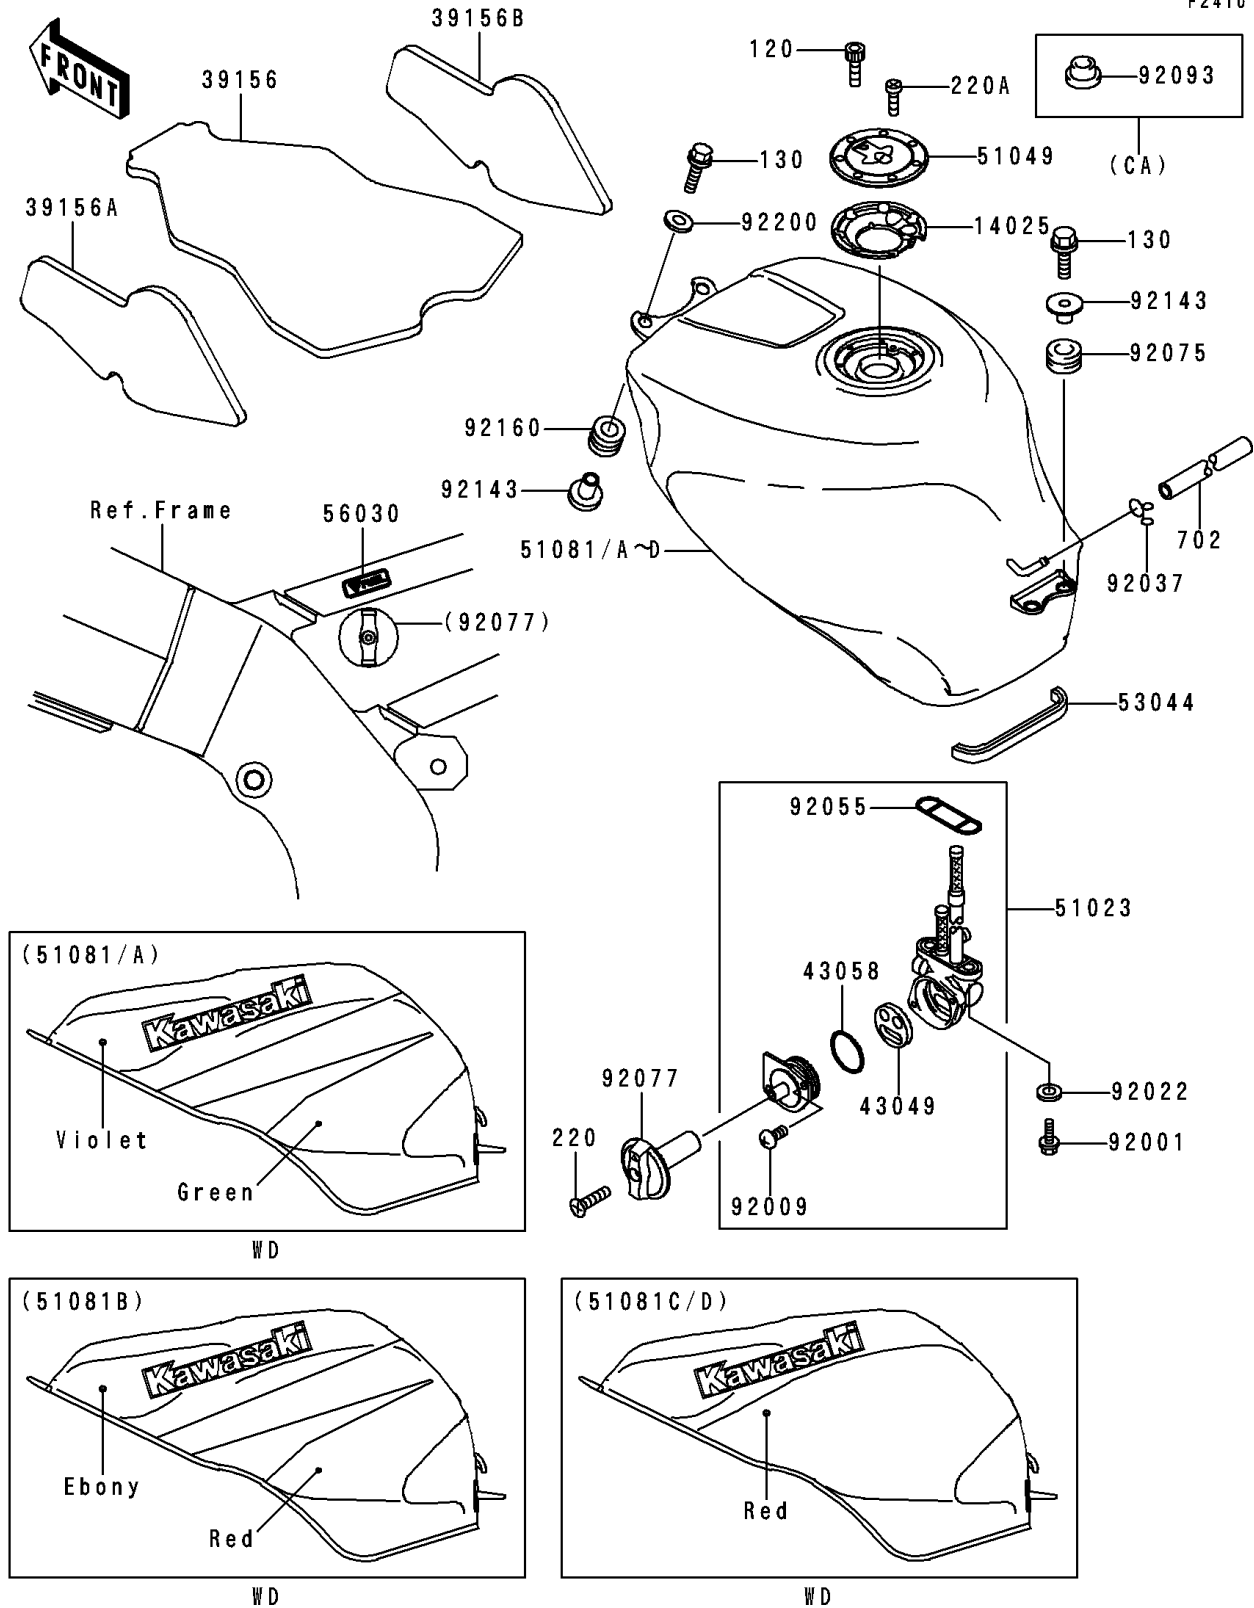

1998 NINJA® ZX™-6R PARTS DIAGRAM

Fuel Tank(ZX600-G1)

F2410

1998 NINJA® ZX™-6R PARTS LIST

Fuel Tank(ZX600-G1)

ITEM NAME	PART NUMBER	QUANTITY
COVER,TANK CAP (Ref # 14025)	14025-1913	1
PAD,FUEL TANK,CNT (Ref # 39156)	39156-1612	1
PAD,FUEL TANK,LH (Ref # 39156A)	39156-1613	1
PAD,FUEL TANK,RH (Ref # 39156B)	39156-1614	1
PACKING,TAP VALVE (Ref # 43049)	43049-1075	1
RING,TAP LEVER (Ref # 43058)	43058-1083	1
TAP-ASSY,FUEL (Ref # 51023)	51023-1237	1
CAP-TANK,FUEL (Ref # 51049)	51049-1091	1
TRIM (Ref # 53044)	53044-1296	1
LABEL,FUEL TAP (Ref # 56030)	56030-1195	1
BOLT,6X25 (Ref # 92001)	92001-1524	1
SCREW,3X8 (Ref # 92009)	92009-1386	1
WASHER,6.2X11X1.5 (Ref # 92022)	92022-183	1
CLAMP,TUBE (Ref # 92037)	92037-010	1
RING-O,FUEL TAP PACKING (Ref # 92055)	92055-1112	1
DAMPER (Ref # 92075)	92075-209	1
KNOB,FUEL TAP (Ref # 92077)	92077-1123	1
BOLT-SOCKET (Ref # 120)	120S0512	1
BOLT-FLANGED,6X30,BLACK (Ref # 130)	130J0630	1
SCREW-PAN-CROS (Ref # 220)	220C0416	1
SCREW-PAN-CROS (Ref # 220A)	220C0508	1
TUBE-RUBBER,6X520 (Ref # 702)	702A06520	1
COLLAR (Ref # 92143)	92143-1515	1
DAMPER (Ref # 92160)	92160-1162	1
WASHER,6.5X22X1.6 (Ref # 92200)	92200-1087	1
TANK-COMP-FUEL,GREEN/VIOLET (Ref # 51081)	51081-5005-G9	1
TANK-COMP-FUEL,GREEN/VIOLET (Ref # 51081A)	51081-5006-G9	1
TANK-COMP-FUEL,EBONY/RED (Ref # 51081B)	51081-5007-J3	1
TANK-COMP-FUEL,S.RED (Ref # 51081C)	51081-5008-H1	1

1998 NINJA® ZX™-6R PARTS LIST

Fuel Tank(ZX600-G1)

ITEM NAME	PART NUMBER	QUANTITY
TANK-COMP-FUEL,S.RED (Ref # 51081D)	51081-5009-H1	1
SEAL,FUEL TANK CAP (Ref # 92093)	92093-1030	1