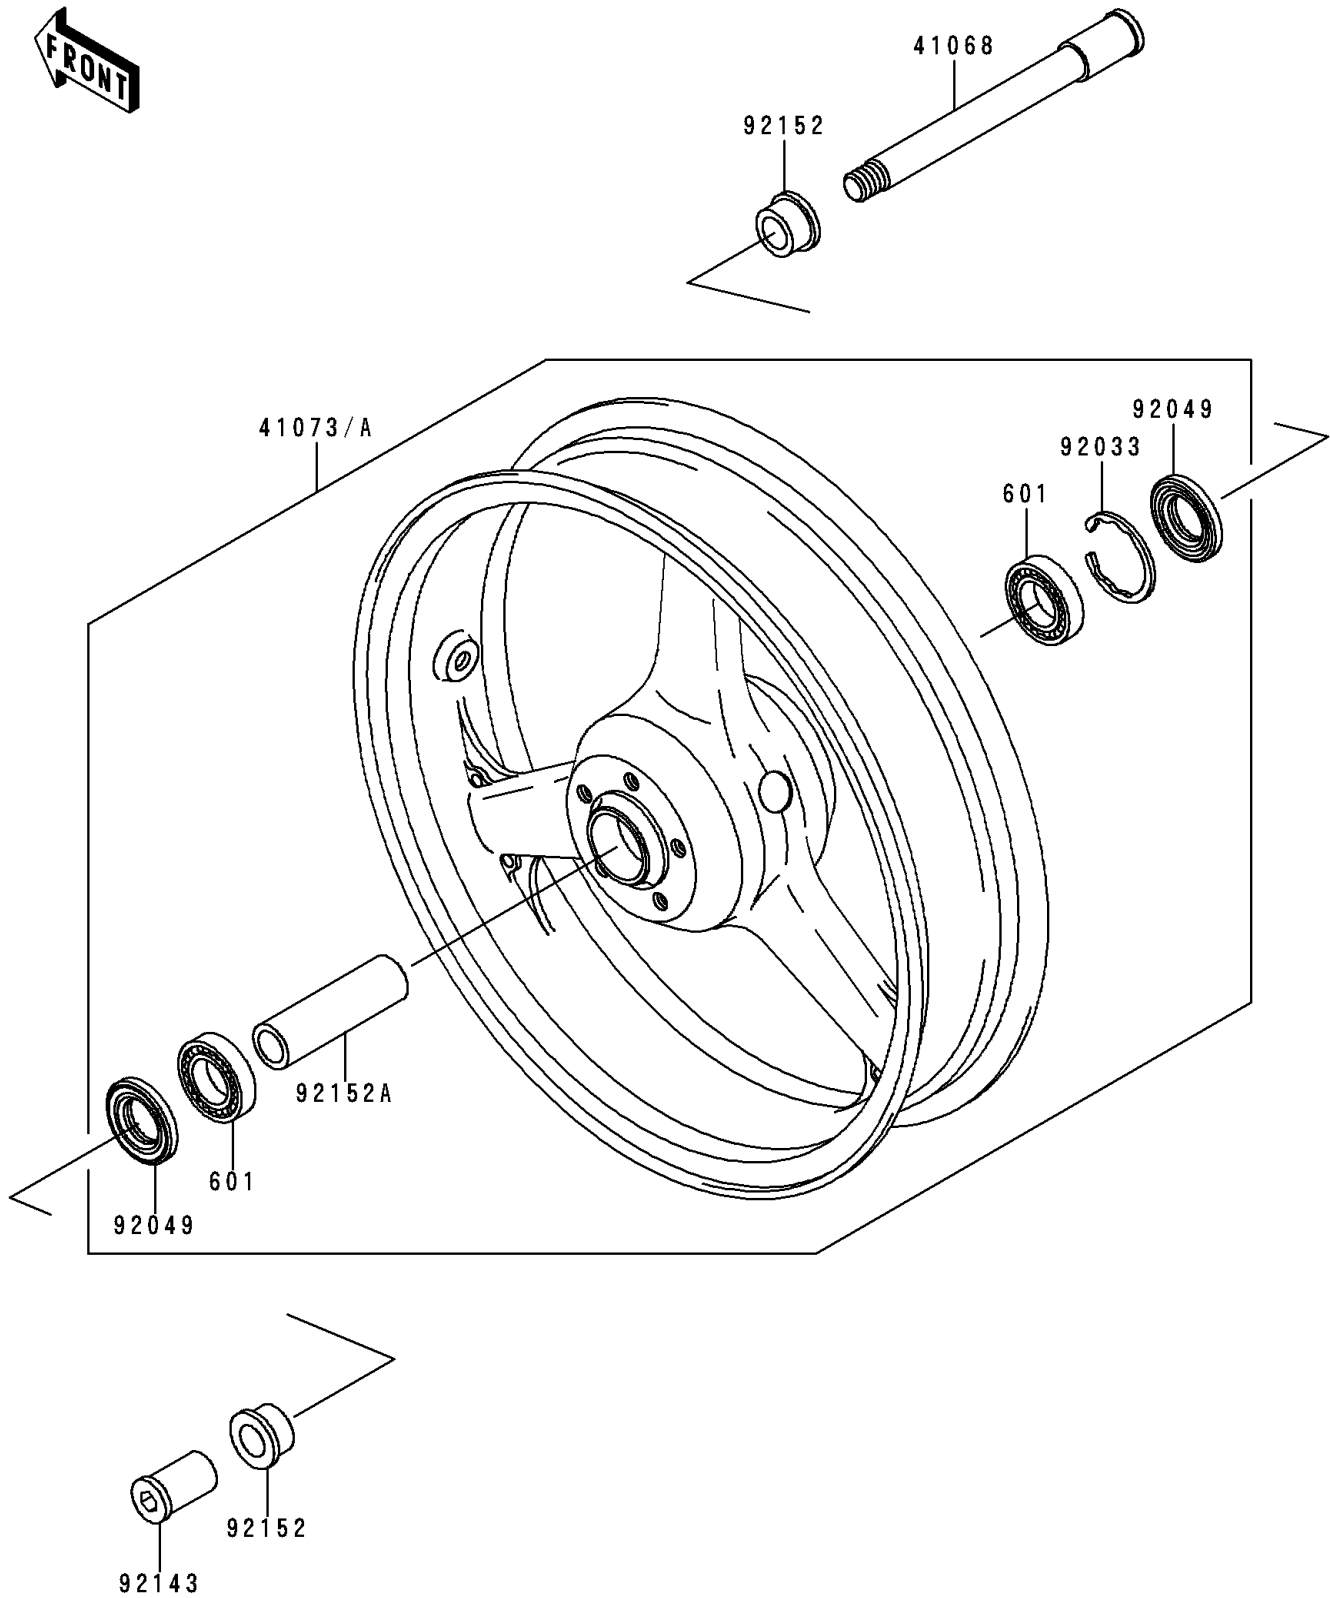

1998 NINJA® ZX™-6R PARTS DIAGRAM

Front Wheel

F2230

1998 NINJA® ZX™-6R PARTS LIST

Front Wheel

ITEM NAME	PART NUMBER	QUANTITY
BEARING-BALL,#6005UU (Ref # 601)	601B6005UU	1
AXLE,FR (Ref # 41068)	41068-1404	1
WHEEL-ASSY,FR,L.GREEN (Ref # 41073)	41073-1633-CJ	1
WHEEL-ASSY,FR,C.GRAY (Ref # 41073A)	41073-1633-DH	1
RING-SNAP,47MM (Ref # 92033)	92033-1042	1
SEAL-OIL,BJN 32 47 5 (Ref # 92049)	92049-1377	1
COLLAR,FR AXLE,LH,L=44.5 (Ref # 92143)	92143-1478	1
COLLAR,FR AXLE,L=19 (Ref # 92152)	92152-1078	1
COLLAR,FR HUB,L=98 (Ref # 92152A)	92152-1079	1