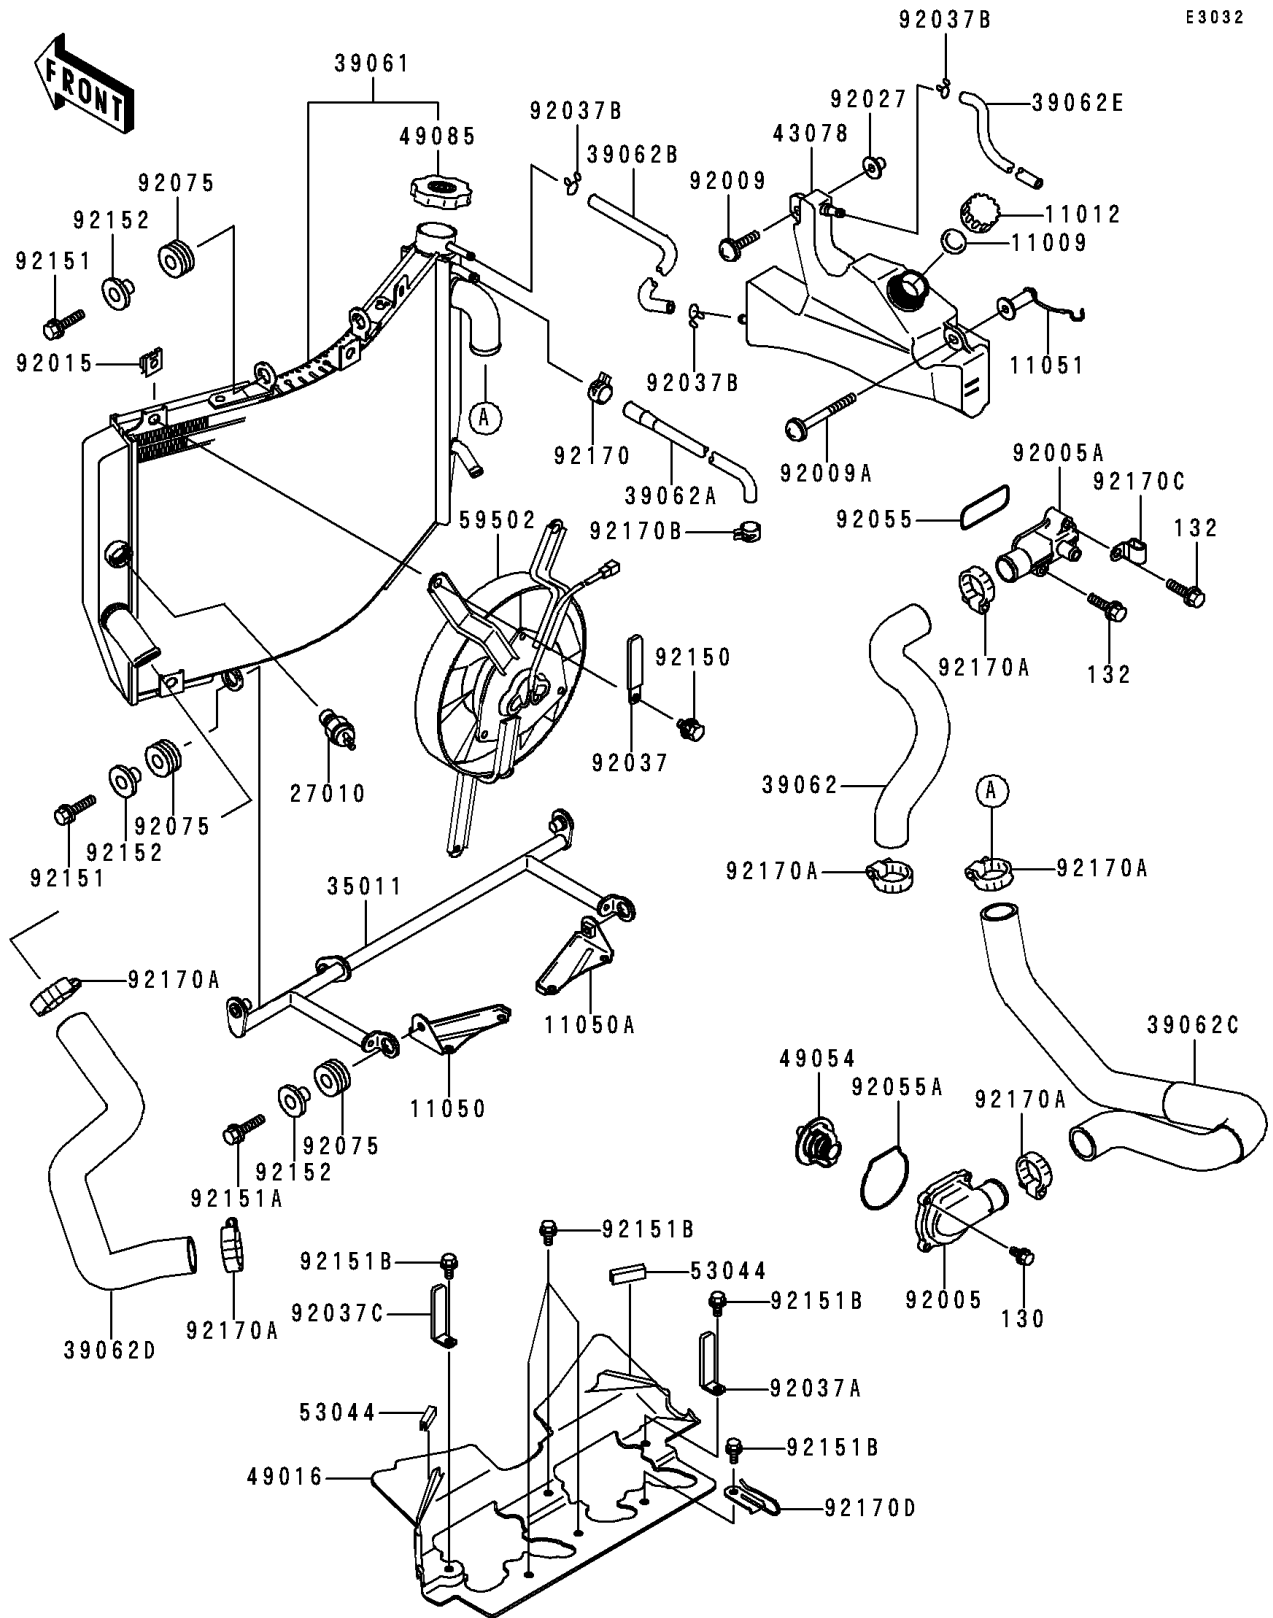

1998 NINJA® ZX™-6R PARTS DIAGRAM

Radiator

E3032

1998 NINJA® ZX™-6R PARTS LIST

Radiator

ITEM NAME	PART NUMBER	QUANTITY
GASKET,RESERVOIR TANK CAP (Ref # 11009)	11009-1145	1
CAP (Ref # 11012)	11012-1084	1
BRACKET (Ref # 11050)	11050-1643	1
BRACKET (Ref # 11050A)	11050-1644	1
BRACKET (Ref # 11051)	11051-1219	1
SWITCH,THERMOSTAT (Ref # 27010)	27010-1304	1
STAY (Ref # 35011)	35011-1903	1
RADIATOR-ASSY (Ref # 39061)	39061-1265	1
HOSE-COOLING,PUMP-CYLINDER (Ref # 39062)	39062-1633	1
HOSE-COOLING (Ref # 39062A)	39062-1742	1
HOSE-COOLING,RADIATOR-RESERVER (Ref # 39062B)	39062-1743	1
HOSE-COOLING,RADIATOR-HEAD (Ref # 39062C)	39062-1750	1
HOSE-COOLING,RADIATOR-PUMP (Ref # 39062D)	39062-1751	1
HOSE-COOLING (Ref # 39062E)	39062-1780	1
RESERVOIR (Ref # 43078)	43078-1162	1
COVER-SEAL (Ref # 49016)	49016-1200	1
THERMOSTAT (Ref # 49054)	49054-1067	1
CAP-ASSY-PRESSURE (Ref # 49085)	49085-1067	1
TRIM (Ref # 53044)	53044-1174	1
FAN-ASSY (Ref # 59502)	59502-1128	1
FITTING,THERMOSTAT (Ref # 92005)	92005-1275	1
FITTING,CYLINDER (Ref # 92005A)	92005-1343	1
SCREW,6X25 (Ref # 92009)	92009-1465	1
SCREW,6X56 (Ref # 92009A)	92009-1829	1
NUT (Ref # 92015)	92015-1487	1
COLLAR,FLANGED,L=12.1,BLACK (Ref # 92027)	92027-1651	1
CLAMP,WIRING HARNESS,L=60 (Ref # 92037)	92037-1069	1
CLAMP,HARNESS (Ref # 92037A)	92037-1316	1
CLAMP,TUBE (Ref # 92037B)	92037-147	1