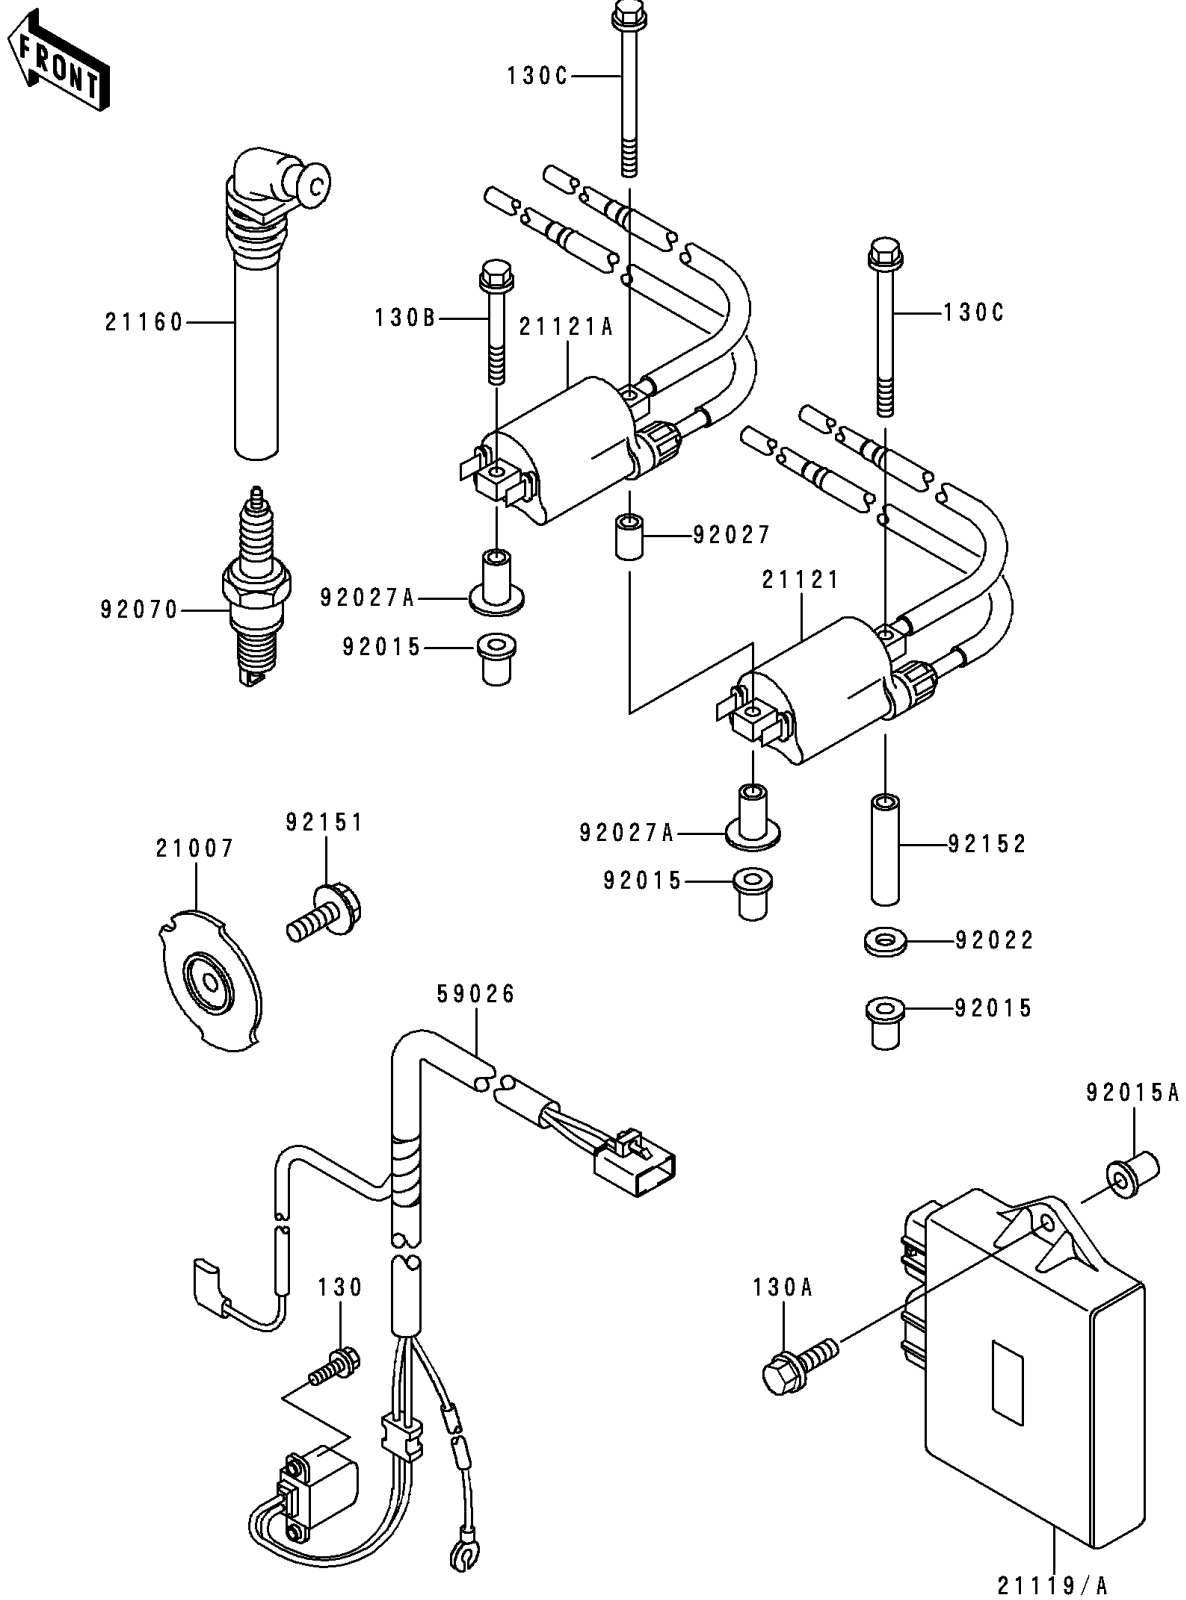

1998 NINJA® ZX™-6R PARTS DIAGRAM

Ignition System

E1830

1998 NINJA® ZX™-6R PARTS LIST

Ignition System

ITEM NAME	PART NUMBER	QUANTITY
BOLT-FLANGED (Ref # 130)	130G0512	1
BOLT-FLANGED (Ref # 130A)	130J0620	1
BOLT-FLANGED (Ref # 130B)	130R0650	1
BOLT-FLANGED (Ref # 130C)	130R0675	1
ROTOR (Ref # 21007)	21007-1331	1
COIL-IGNITION,#1 (Ref # 21121)	21121-1277	1
COIL-IGNITION,#2 (Ref # 21121A)	21121-1280	1
CAP-ASSY-PLUG (Ref # 21160)	21160-1088	1
COIL-PULSING (Ref # 59026)	59026-1129	1
NUT (Ref # 92015)	92015-1692	1
NUT (Ref # 92015A)	92015-1700	1
WASHER,6.5X16X2 (Ref # 92022)	92022-1342	1
COLLAR,6.3X10X14 (Ref # 92027)	92027-1453	1
COLLAR,L=21 (Ref # 92027A)	92027-195	1
PLUG-SPARK,CR9E(NGK) (Ref # 92070)	92070-1143	1
BOLT,8X23 (Ref # 92151)	92151-1308	1
COLLAR (Ref # 92152)	92152-1094	1
IGNITER (Ref # 21119)	21119-1513	1
IGNITER (Ref # 21119A)	21119-1514	1