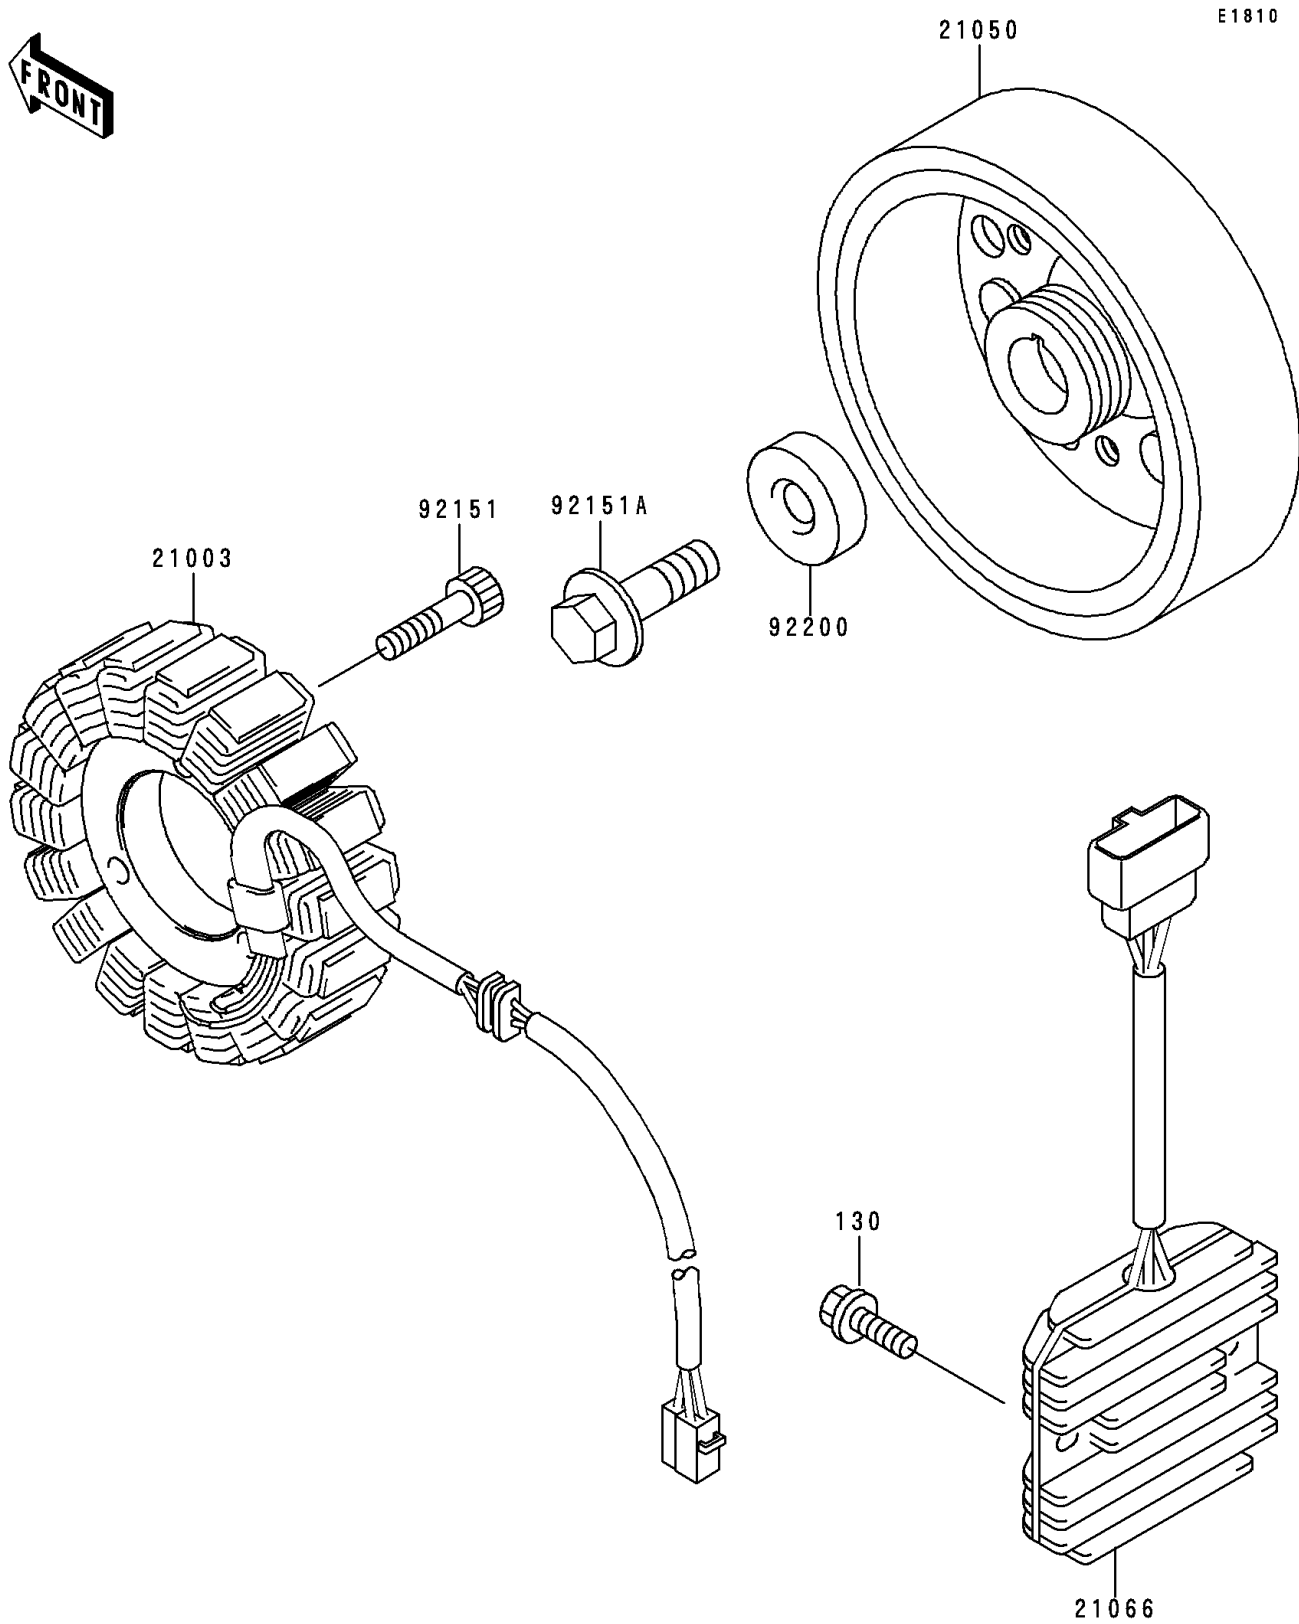

1998 NINJA® ZX™-6R PARTS DIAGRAM

Generator

1998 NINJA® ZX™-6R PARTS LIST

Generator

ITEM NAME	PART NUMBER	QUANTITY
BOLT-FLANGED (Ref # 130)	130H0620	1
STATOR (Ref # 21003)	21003-1330	1
FLYWHEEL (Ref # 21050)	21050-1177	1
REGULATOR-VOLTAGE (Ref # 21066)	21066-1099	1
BOLT,SOCKET,6X28 (Ref # 92151)	92151-1364	1
BOLT,FLYWHEEL (Ref # 92151A)	92151-1395	1
WASHER (Ref # 92200)	92200-1241	1