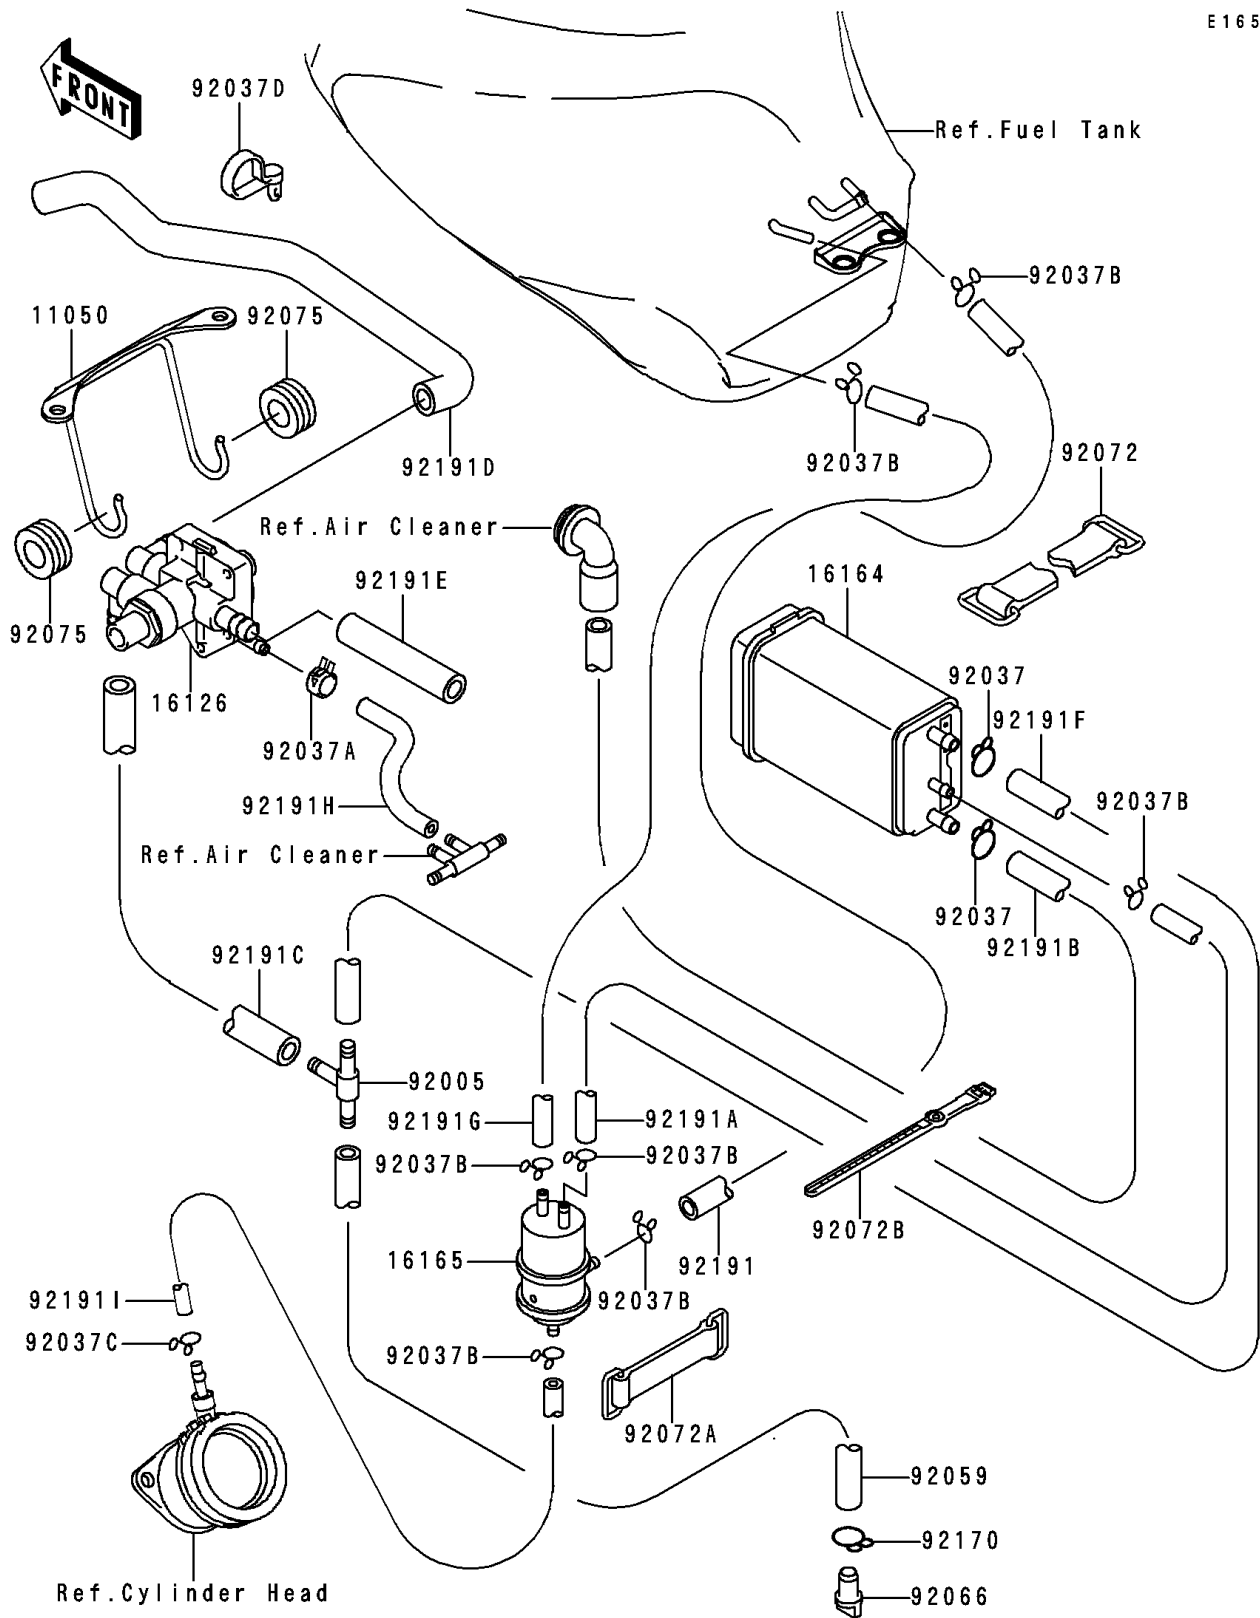

1998 NINJA® ZX™-6R PARTS DIAGRAM

Fuel Evaporative System

E1650

1998 NINJA® ZX™-6R PARTS LIST

Fuel Evaporative System

ITEM NAME	PART NUMBER	QUANTITY
BRACKET (Ref # 11050)	11050-1729	1
VALVE (Ref # 16126)	16126-1354	1
CANISTER (Ref # 16164)	16164-1052	1
SEPARATOR (Ref # 16165)	16165-1001	1
FITTING (Ref # 92005)	92005-1304	1
CLAMP,HOSE (Ref # 92037)	92037-1104	1
CLAMP,TUBE (Ref # 92037A)	92037-1461	1
CLAMP,TUBE (Ref # 92037B)	92037-147	1
CLAMP (Ref # 92037C)	92037-1712	1
CLAMP,SPEED,L=80.5 (Ref # 92037D)	92037-1903	1
TUBE,7X12X440,YELLOW (Ref # 92059)	92059-1440	1
PLUG,DRAIN (Ref # 92066)	92066-1211	1
BAND,L=90 (Ref # 92072)	92072-045	1
BAND,L=50 (Ref # 92072A)	92072-066	1
BAND,L=185 (Ref # 92072B)	92072-1195	1
DAMPER,MUFFLER (Ref # 92075)	92075-1621	1
CLAMP (Ref # 92170)	92170-1529	1
TUBE,SEPARATOR-TANK,RED (Ref # 92191)	92191-1234	1
TUBE,SEPARATOR-CANIST,BLUE (Ref # 92191A)	92191-1236	1
TUBE,CANISTER-FILTER,GREEN (Ref # 92191B)	92191-1237	1
TUBE,VALVE-FITTING,YELLOW (Ref # 92191C)	92191-1238	1
TUBE,AIR FILTER-VALVE (Ref # 92191D)	92191-1239	1
TUBE,CARB-VALVE (Ref # 92191E)	92191-1240	1
TUBE,FITTING-CANIST,YELLOW (Ref # 92191F)	92191-1250	1
TUBE,SEPARATOR-TANK,BLUE (Ref # 92191G)	92191-1268	1
TUBE (Ref # 92191H)	92191-1275	1
TUBE,SEPARATOR-CARB,WHITE (Ref # 92191I)	92191-1276	1