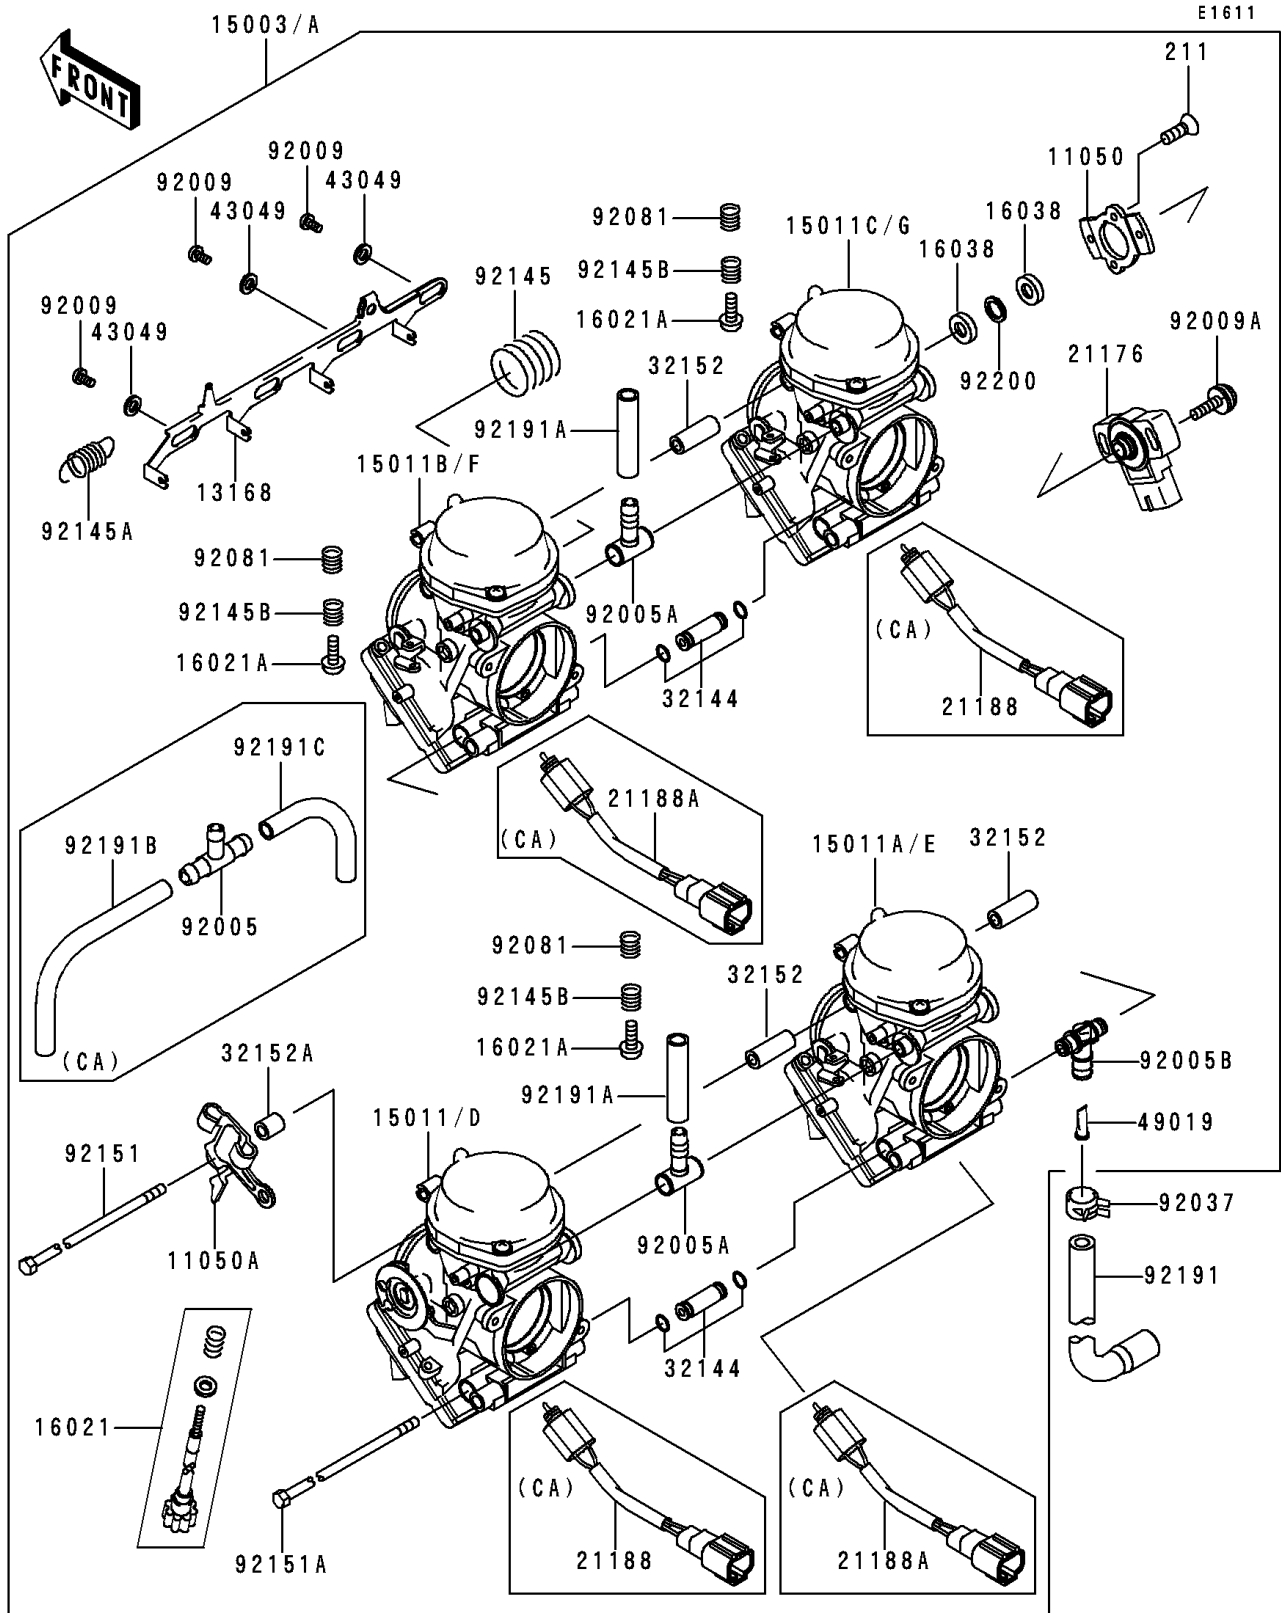

1998 NINJA® ZX™-6R PARTS DIAGRAM

Carburetor

1998 NINJA® ZX™-6R PARTS LIST

Carburetor

ITEM NAME	PART NUMBER	QUANTITY
BRACKET,SENSOR (Ref # 11050)	11050-1919	1
BRACKET,THROTTLE CABLE (Ref # 11050A)	11050-1920	1
LEVER,STARTER (Ref # 13168)	13168-1653	1
SCREW-THROTTLE STOP (Ref # 16021)	16021-1222	1
SCREW,THROTTLE ADJUST (Ref # 16021A)	16021-2060	1
GASKET,8MM (Ref # 16038)	16038-020	1
SENSOR (Ref # 21176)	21176-1083	1
PIPE-ASSY (Ref # 32144)	32144-1007	1
PIPE (Ref # 32152)	32152-1793	1
PIPE (Ref # 32152A)	32152-1794	1
PACKING,STARTER LEVER (Ref # 43049)	43049-1085	1
FILTER-FUEL (Ref # 49019)	49019-1085	1
FITTING (Ref # 92005A)	92005-1353	1
FITTING (Ref # 92005B)	92005-1354	1
SCREW,STARTER LEVER (Ref # 92009)	92009-1851	1
SCREW,SENSOR (Ref # 92009A)	92009-1855	1
CLAMP (Ref # 92037)	92037-1181	1
SPRING,THROTTLE ADJUST SCREW (Ref # 92081)	92081-2008	1
SPRING,THROTTLE ADJUST,CNT (Ref # 92145)	92145-1179	1
SPRING,TENSION (Ref # 92145A)	92145-1180	1
SPRING,THROTTLE ADJUST (Ref # 92145B)	92145-1184	1
BOLT,CARBURETOR,UPP (Ref # 92151)	92151-1404	1
BOLT,CARBURETOR,LWR (Ref # 92151A)	92151-1405	1
TUBE,FUEL (Ref # 92191)	92191-1253	1
TUBE (Ref # 92191A)	92191-1277	1
WASHER,SENSOR (Ref # 92200)	92200-1435	1
CARBURETOR-ASSY (Ref # 15003)	15003-1408	1
CARBURETOR-ASSY (Ref # 15003A)	15003-1420	1
CARBURETOR,LH,OUTSIDE (Ref # 15011)	15011-1498	1

1998 NINJA® ZX™-6R PARTS LIST

Carburetor

ITEM NAME	PART NUMBER	QUANTITY
CARBURETOR,LH,INSIDE (Ref # 15011A)	15011-1499	1
CARBURETOR,RH,INSIDE (Ref # 15011B)	15011-1500	1
CARBURETOR,RH,OUTSIDE (Ref # 15011C)	15011-1501	1
CARBURETOR,LH,OUTSIDE (Ref # 15011D)	15011-1502	1
CARBURETOR,LH,INSIDE (Ref # 15011E)	15011-1503	1
CARBURETOR,RH,INSIDE (Ref # 15011F)	15011-1504	1
CARBURETOR,RH,OUTSIDE (Ref # 15011G)	15011-1505	1
SOLENOID,#1 (Ref # 21188)	21188-1006	1
SOLENOID,#2 (Ref # 21188A)	21188-1007	1
FITTING (Ref # 92005)	92005-1304	1
SCREW-CSK-CROS (Ref # 221)	221B0408	1
TUBE (Ref # 92191B)	92191-1278	1
TUBE (Ref # 92191C)	92191-1279	1