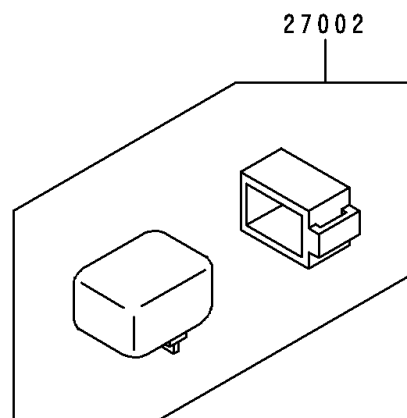

1998 NINJA® ZX™-6R PARTS DIAGRAM

Fuel Pump

E1520

1998 NINJA® ZX™-6R PARTS LIST

Fuel Pump

ITEM NAME	PART NUMBER	QUANTITY
HOLDER (Ref # 13091)	13091-1512	1
RELAY-ASSY (Ref # 27002)	27002-1065	1
FILTER-FUEL (Ref # 49019)	49019-1081	1
PUMP-FUEL (Ref # 49040)	49040-1061	1
CLAMP (Ref # 92037)	92037-2082	1
DAMPER,FUEL FILTER (Ref # 92075)	92075-1853	1
CLAMP (Ref # 92170)	92170-1118	1
CLAMP (Ref # 92170A)	92170-1492	1
TUBE,PUMP-FILTER (Ref # 92191)	92191-1174	1
TUBE,TAP-FILTER (Ref # 92191A)	92191-1229	1