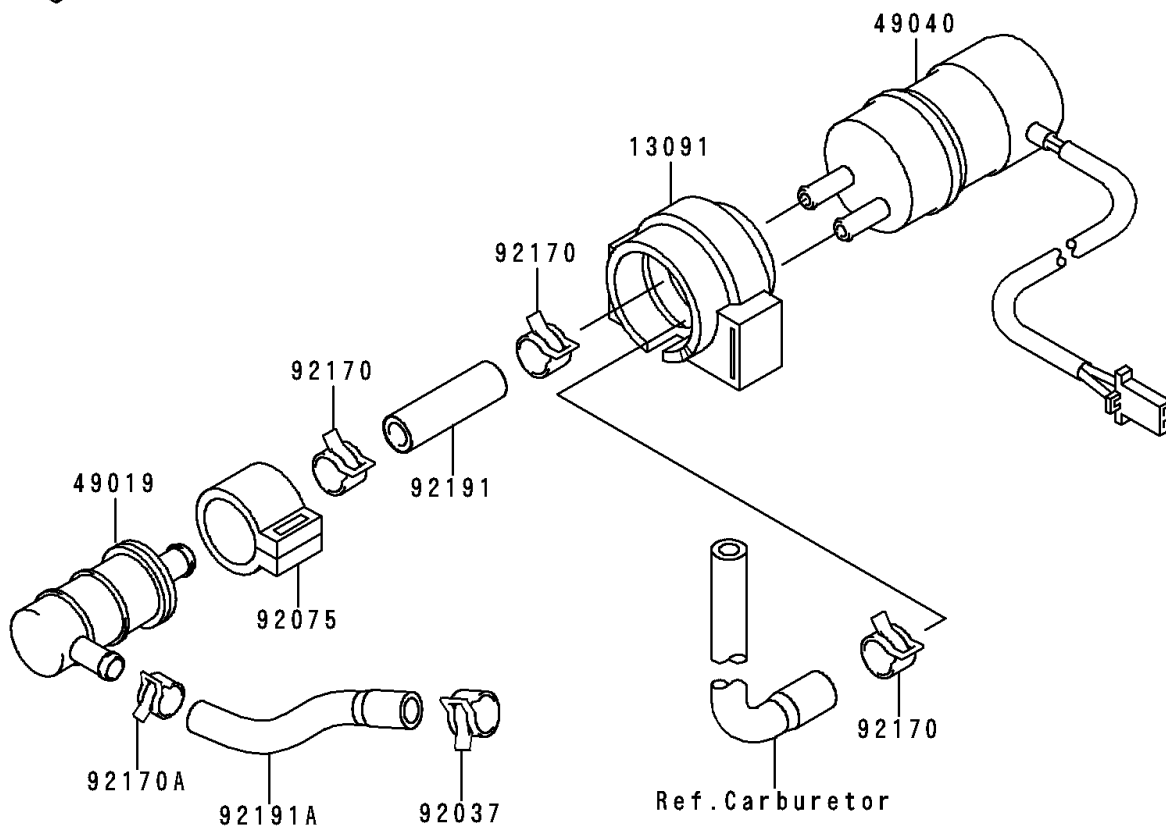

1998 NINJA® ZX™-6R PARTS DIAGRAM

Fuel Pump

E1520

1998 NINJA® ZX™-6R PARTS LIST

Fuel Pump

ITEM NAME	PART NUMBER	QUANTITY
HOLDER (Ref # 13091)	13091-1512	1
RELAY-ASSY (Ref # 27002)	27002-1065	1
FILTER-FUEL (Ref # 49019)	49019-1081	1
PUMP-FUEL (Ref # 49040)	49040-1061	1
CLAMP (Ref # 92037)	92037-2082	1
DAMPER,FUEL FILTER (Ref # 92075)	92075-1853	1
CLAMP (Ref # 92170)	92170-1118	1
CLAMP (Ref # 92170A)	92170-1492	1
TUBE,PUMP-FILTER (Ref # 92191)	92191-1174	1
TUBE,TAP-FILTER (Ref # 92191A)	92191-1229	1