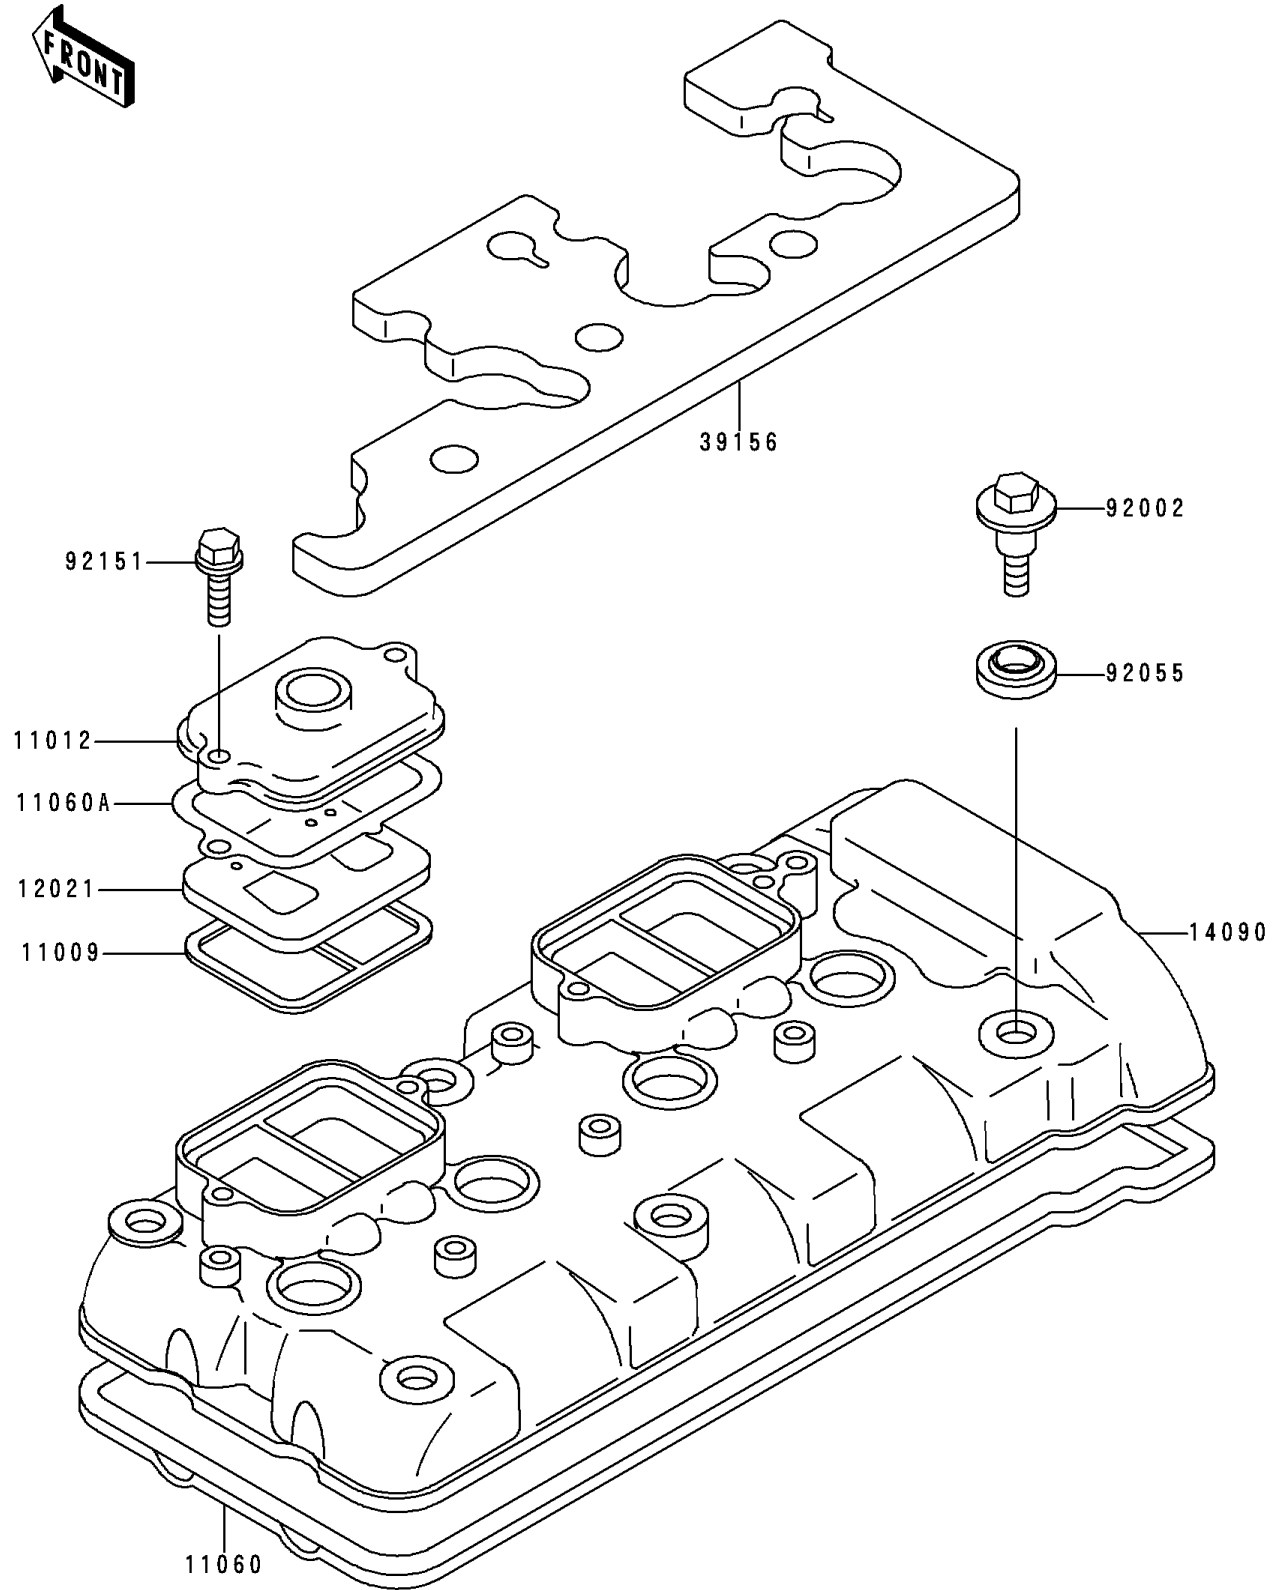

1998 NINJA® ZX™-6R PARTS DIAGRAM

Cylinder Head Cover

E1112

1998 NINJA® ZX™-6R PARTS LIST

Cylinder Head Cover

ITEM NAME	PART NUMBER	QUANTITY
GASKET, REED VALVE (Ref # 11009)	11009-1857	1
CAP, REED VALVE (Ref # 11012)	11012-1758	1
GASKET, HEAD COVER (Ref # 11060)	11060-1667	1
GASKET, REED VALVE CAP (Ref # 11060A)	11060-1870	1
VALVE-ASSY-REED (Ref # 12021)	12021-1053	1
COVER, HEAD (Ref # 14090)	14090-1899	1
PAD (Ref # 39156)	39156-1455	1
BOLT, L=20.5 (Ref # 92002)	92002-1327	1
RING-O, HEAD COVER BOLT (Ref # 92055)	92055-1352	1
BOLT, 6X20 (Ref # 92151)	92151-1407	1