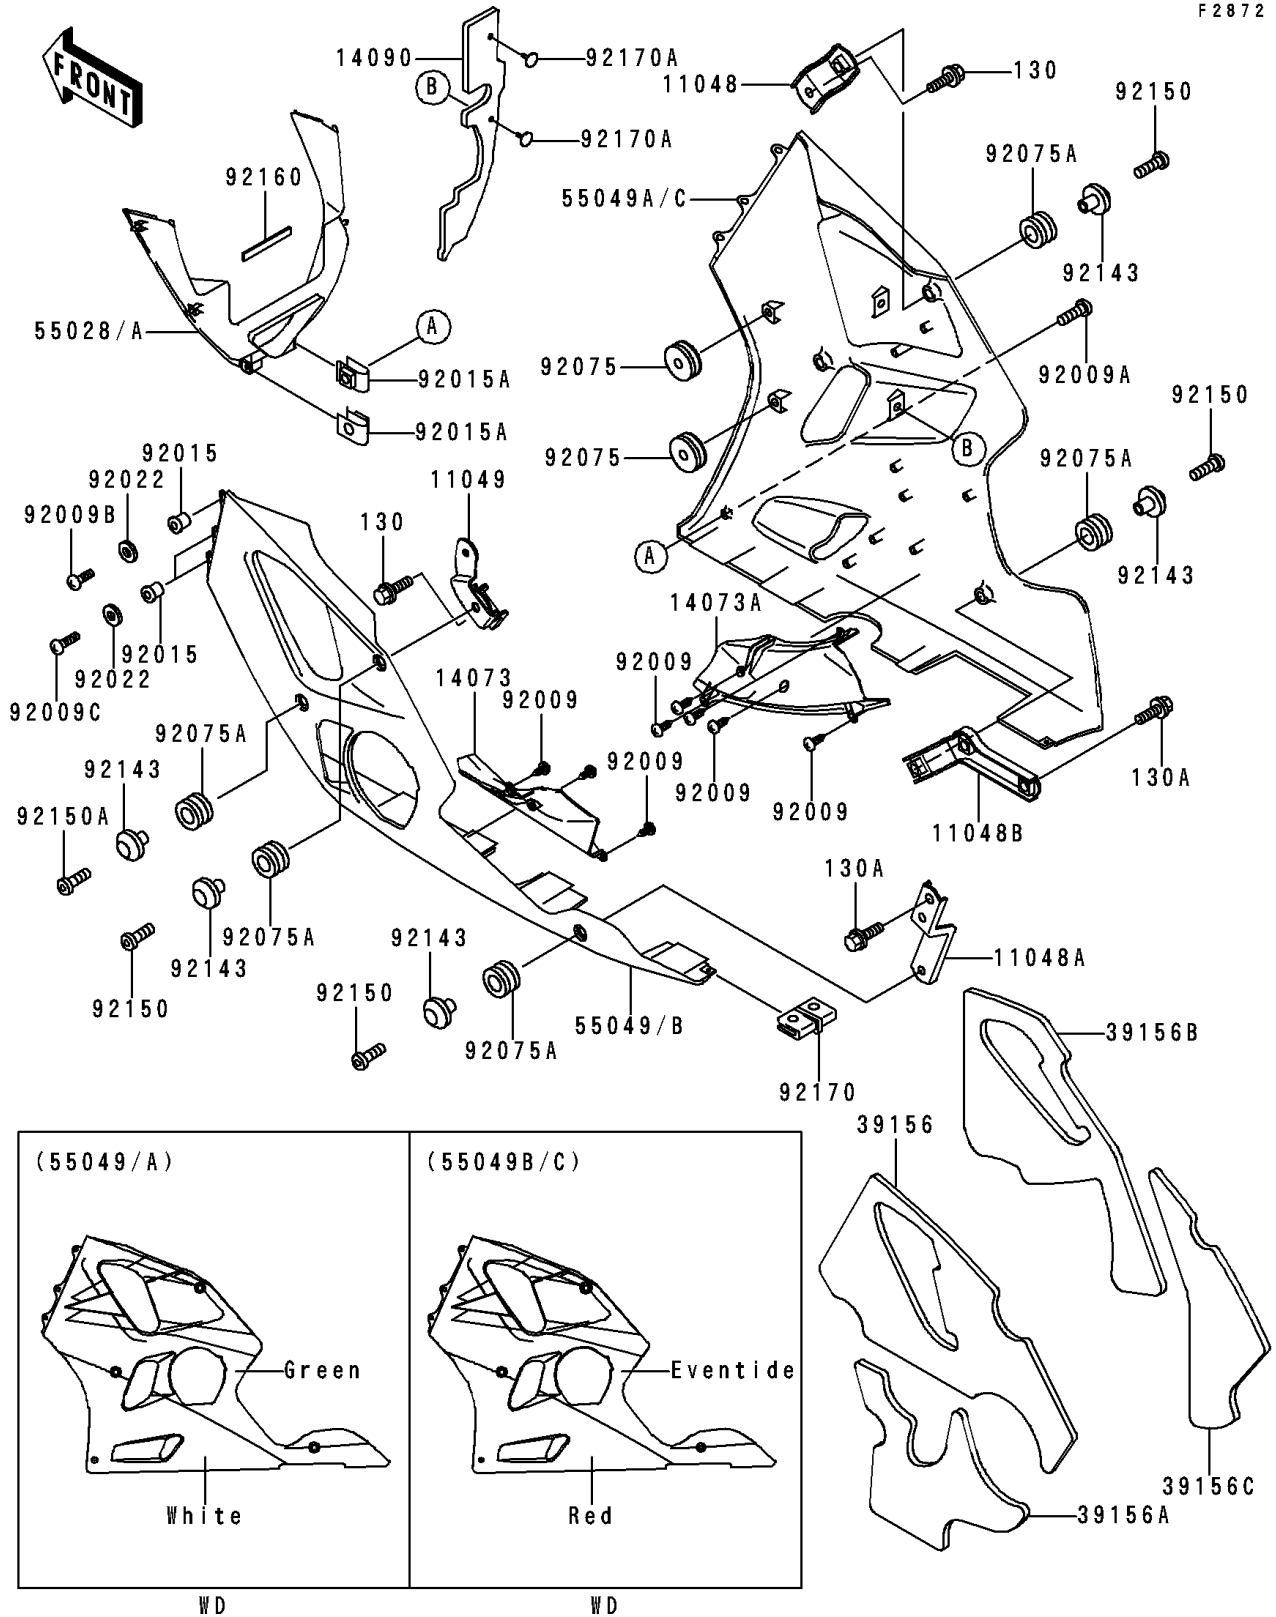

## 1995 NINJA® ZX™-6R PARTS DIAGRAM

Cowling Lower(ZX600-F1)

F2872

## 1995 NINJA® ZX™-6R PARTS LIST

Cowling Lowers(ZX600-F1)

ITEM NAME	PART NUMBER	QUANTITY
BRACKET,LWR COWLING,UPP (Ref # 11048)	11048-1868	1
BRACKET,LWR COWLING,LH,LWR (Ref # 11048A)	11048-1869	1
BRACKET,LWR COWLING,RH,LWR (Ref # 11048B)	11048-1870	1
BRACKET,RESERVOIR TANK (Ref # 11049)	11049-1274	1
DUCT,AIR,LH (Ref # 14073)	14073-1631	1
DUCT,AIR,RH (Ref # 14073A)	14073-1632	1
COVER,LWR COWLING,RH (Ref # 14090)	14090-1602	1
PAD,LWR COWLING,LH,UPP (Ref # 39156)	39156-1437	1
PAD,LWR COWLING,LH,LWR (Ref # 39156A)	39156-1438	1
PAD,LWR COWLING,RH,FR (Ref # 39156B)	39156-1439	1
PAD,LWR COWLING,RH,RR (Ref # 39156C)	39156-1440	1
COWLING,LWR,FR,F.RED (Ref # 55028)	55028-1333-B1	1
COWLING,LWR,FR,P.A.WHITE (Ref # 55028A)	55028-1333-R1	1
COWLING.,LWR,LH,GREEN/WHITE (Ref # 55049)	55049-5387-CK	1
COWLING.,LWR,RH,GREEN/WHITE (Ref # 55049A)	55049-5388-CK	1
COWLING.,LWR,LH,EVENTIDE/RED (Ref # 55049B)	55049-5390-5Z	1
COWLING.,LWR,RH,EVENTIDE/RED (Ref # 55049C)	55049-5391-5Z	1
SCREW,TAPPING,5X10 (Ref # 92009)	92009-1332	1
SCREW,5X16 (Ref # 92009A)	92009-1654	1
SCREW,5X20 (Ref # 92009B)	92009-1656	1
SCREW,5X25 (Ref # 92009C)	92009-1657	1
NUT,WELL,5MM (Ref # 92015)	92015-1757	1
NUT,5MM (Ref # 92015A)	92015-1798	1
WASHER,NYLON,5.3X11.5X1.5 (Ref # 92022)	92022-1521	1
BOLT-FLANGED,6X10 (Ref # 130)	130V0610	1
BOLT-FLANGED,6X14 (Ref # 130A)	130V0614	1
DAMPER (Ref # 92075)	92075-1067	1
DAMPER (Ref # 92075A)	92075-1634	1
COLLAR,BLACK (Ref # 92143)	92143-1226	1

## 1995 NINJA® ZX™-6R PARTS LIST

Cowling Lowers(ZX600-F1)

ITEM NAME	PART NUMBER	QUANTITY
BOLT,SOCKET,6X18 (Ref # 92150)	92150-1553	1
BOLT,SOCKET,6X30 (Ref # 92150A)	92150-1554	1
DAMPER (Ref # 92160)	92160-1632	1
CLAMP (Ref # 92170)	92170-1230	1
CLAMP (Ref # 92170A)	92170-1442	1