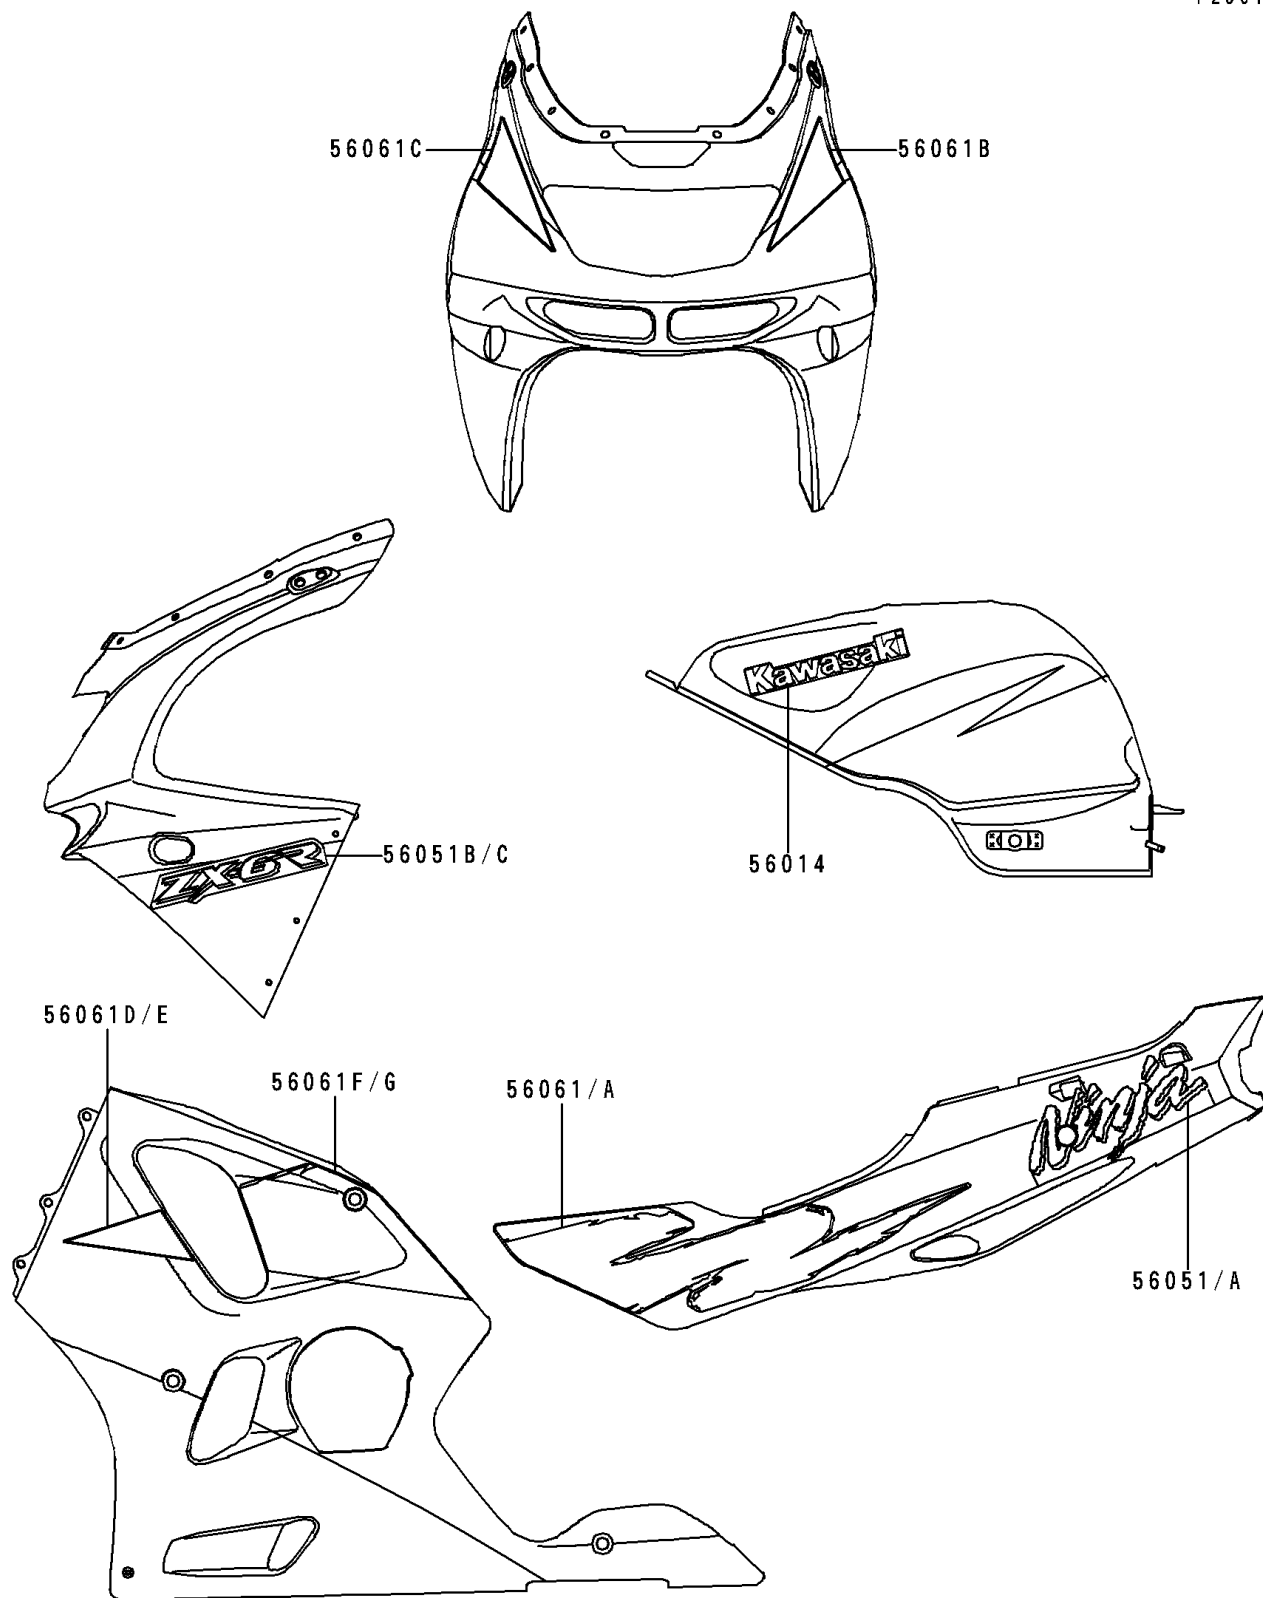

1995 NINJA® ZX™-6R PARTS DIAGRAM

Decals(Eventide/Red)(ZX600-F1)

F2861A

1995 NINJA® ZX™-6R PARTS LIST

Decals(Eventide/Red)(ZX600-F1)

ITEM NAME	PART NUMBER	QUANTITY
EMBLEM,FUEL TANK,KAWASAKI (Ref # 56014)	56014-1317	1
MARK,SIDE COVER,LH,NINJA (Ref # 56051)	56051-1254	1
MARK,SIDE COVER,RH,NINJA (Ref # 56051A)	56051-1255	1
MARK,UPP COWLING,LH,ZX-6R (Ref # 56051B)	56051-1256	1
MARK,UPP COWLING,RH,ZX-6R (Ref # 56051C)	56051-1257	1
PATTERN,SIDE COVER,LH (Ref # 56061)	56061-1344	1
PATTERN,SIDE COVER,RH (Ref # 56061A)	56061-1345	1
PATTERN,UPP COWLING,LH (Ref # 56061B)	56061-1346	1
PATTERN,UPP COWLING,RH (Ref # 56061C)	56061-1347	1
PATTERN,LWR COWLING,FR,LH (Ref # 56061D)	56061-1348	1
PATTERN,LWR COWLING,FR,RH (Ref # 56061E)	56061-1349	1
PATTERN,LWR COWLING,RR,LH (Ref # 56061F)	56061-1350	1
PATTERN,LWR COWLING,RR,RH (Ref # 56061G)	56061-1351	1