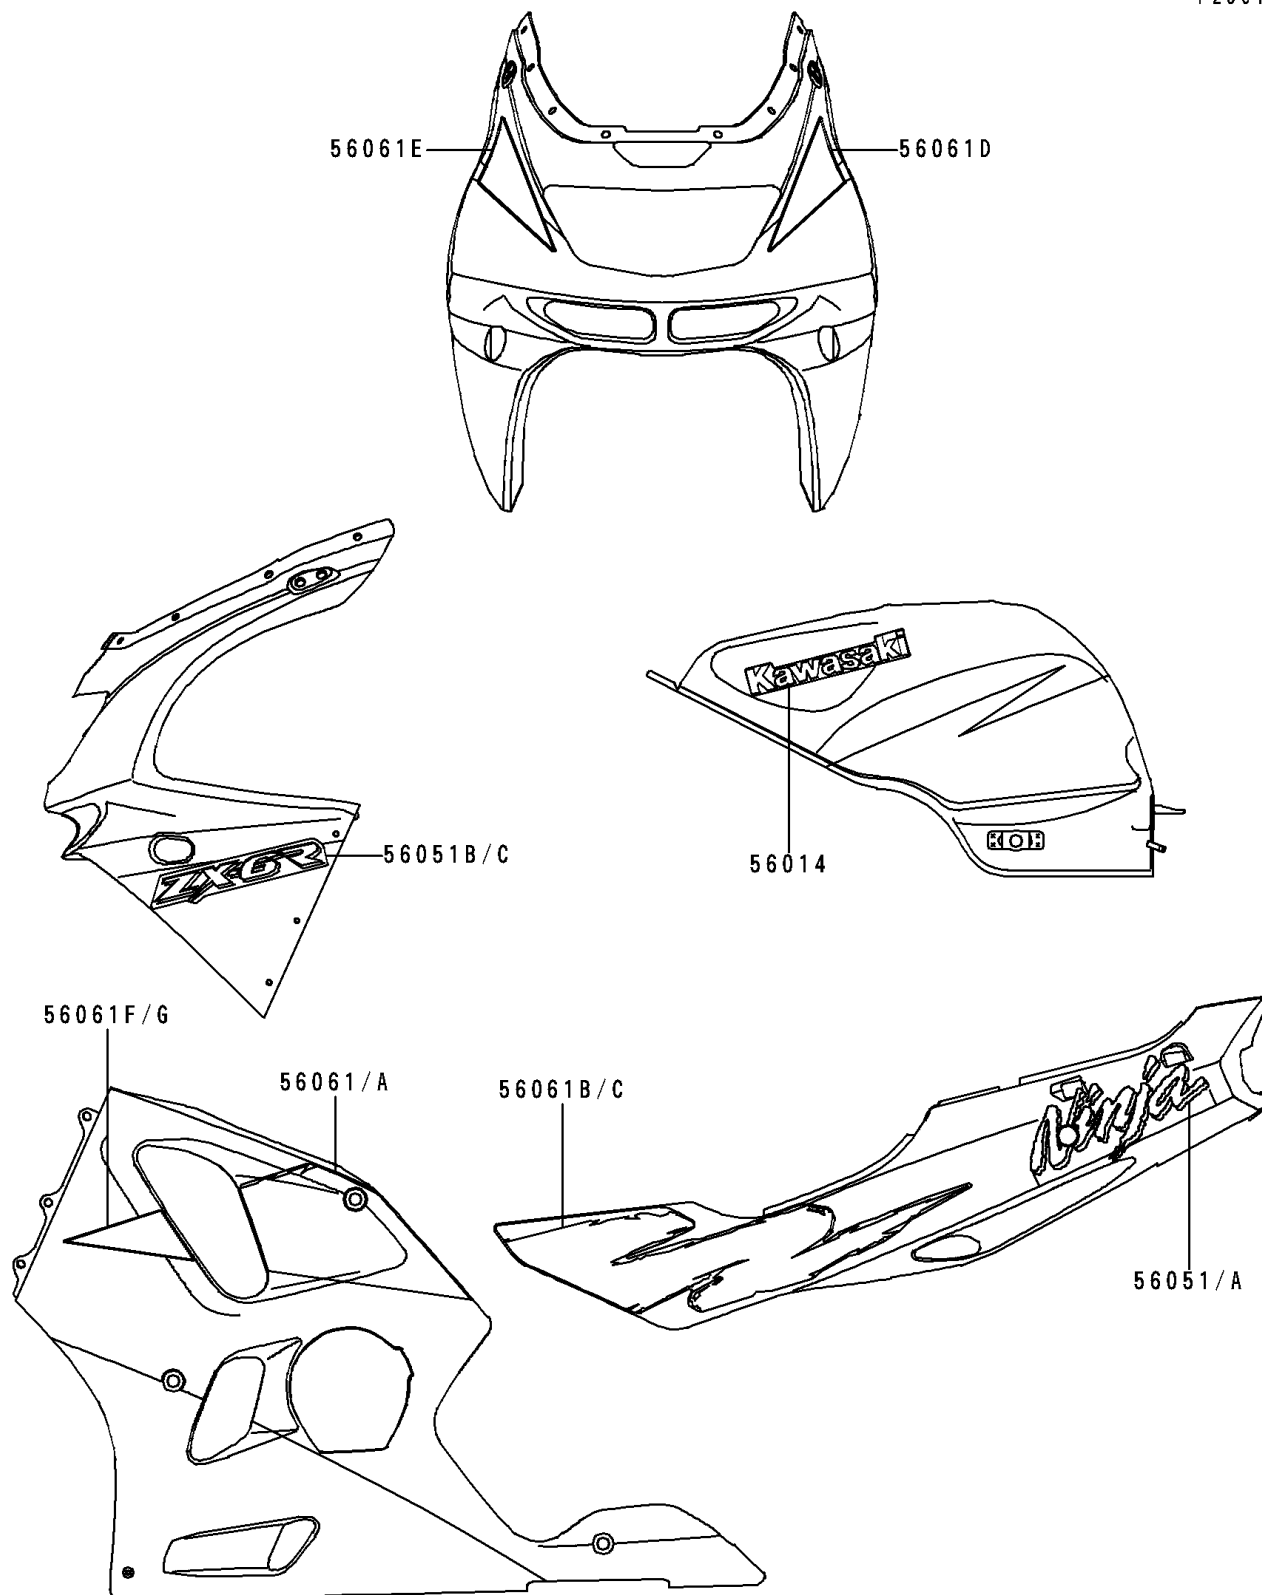

## 1995 NINJA® ZX™-6R PARTS DIAGRAM

Decals(Green/White)(ZX600-F1)

F2861

## 1995 NINJA® ZX™-6R PARTS LIST

Decals(Green/White)(ZX600-F1)

ITEM NAME	PART NUMBER	QUANTITY
EMBLEM,FUEL TANK,KAWASAKI (Ref # 56014)	56014-1316	1
MARK,SIDE COVER,LH,NINJA (Ref # 56051)	56051-1250	1
MARK,SIDE COVER,RH,NINJA (Ref # 56051A)	56051-1251	1
MARK,UPP COWLING,LH,ZX-6R (Ref # 56051B)	56051-1252	1
MARK,UPP COWLING,RH,ZX-6R (Ref # 56051C)	56051-1253	1
PATTERN,LWR COWLING,RR,LH (Ref # 56061)	56061-1335	1
PATTERN,LWR COWLING,RR,RH (Ref # 56061A)	56061-1337	1
PATTERN,SIDE COVER,LH (Ref # 56061B)	56061-1338	1
PATTERN,SIDE COVER,RH (Ref # 56061C)	56061-1339	1
PATTERN,UPP COWLING,LH (Ref # 56061D)	56061-1340	1
PATTERN,UPP COWLING,RH (Ref # 56061E)	56061-1341	1
PATTERN,LWR COWLING,FR,LH (Ref # 56061F)	56061-1342	1
PATTERN,LWR COWLING,FR,RH (Ref # 56061G)	56061-1343	1