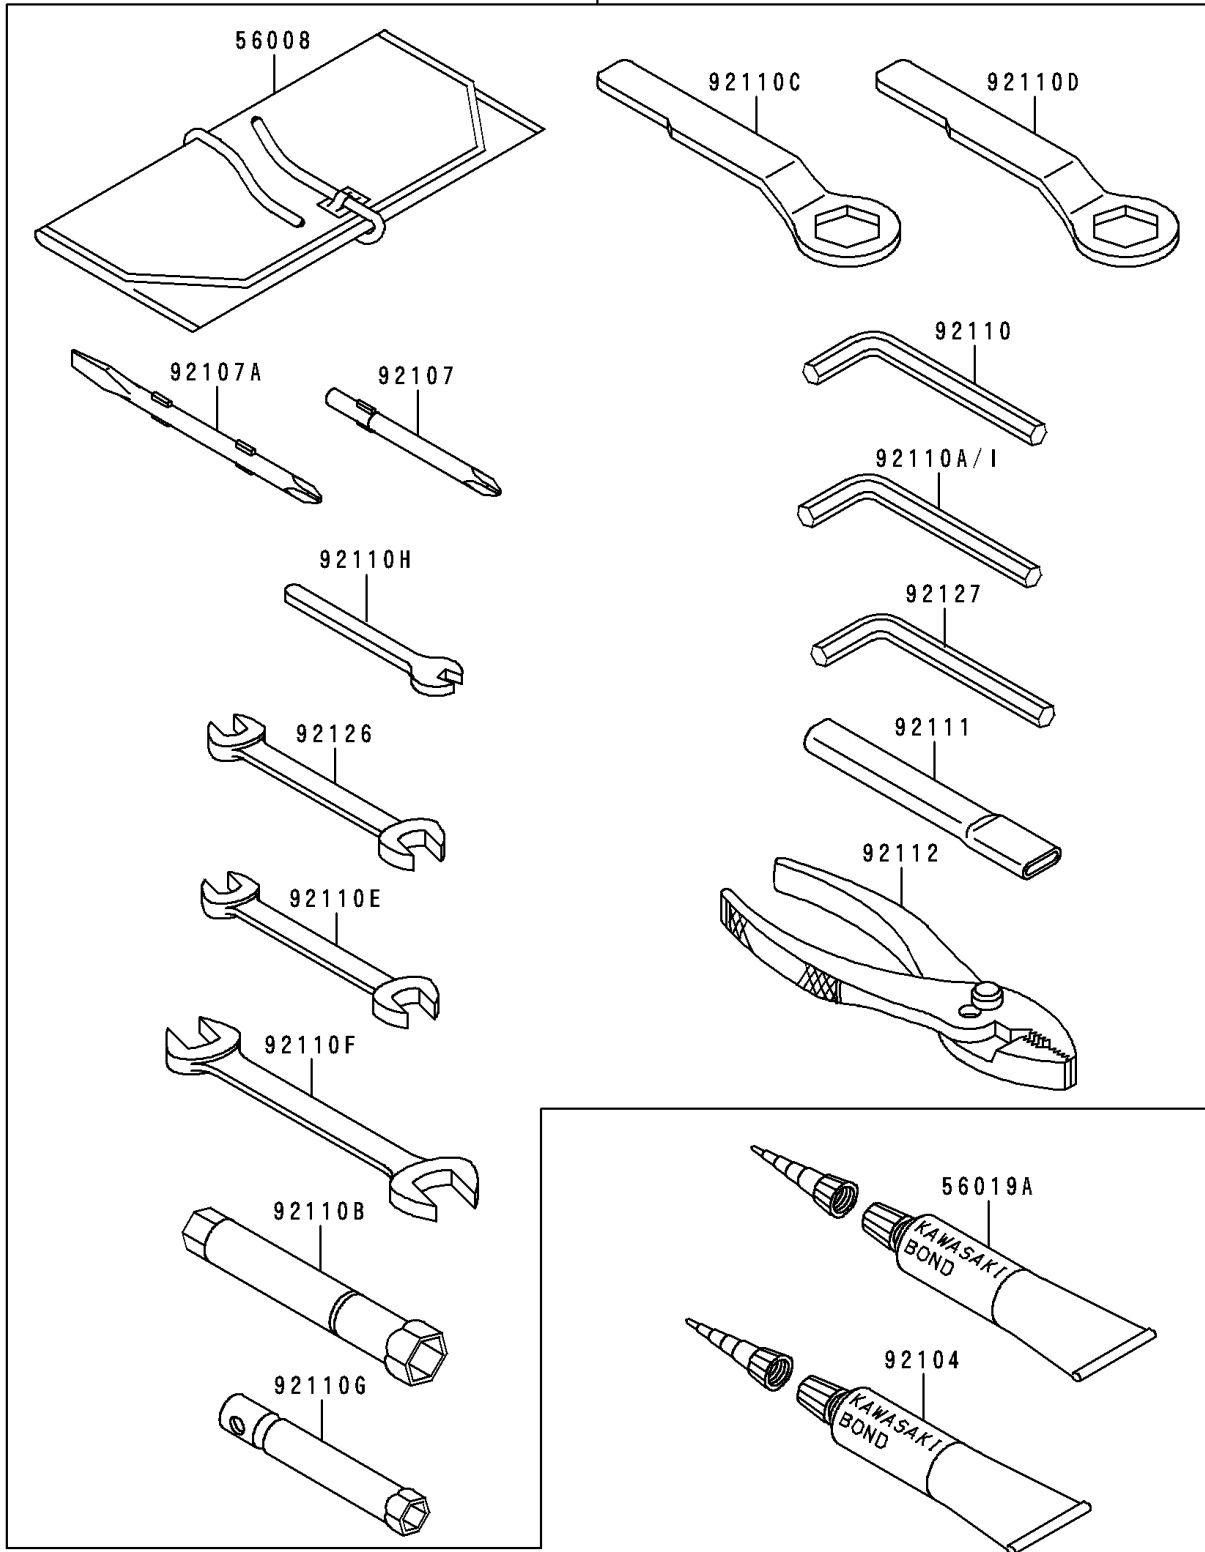

## 1996 NINJA® ZX™-6R PARTS DIAGRAM

Owner's Tools

56007

F2810

## 1996 NINJA® ZX™-6R PARTS LIST

Owner's Tools

ITEM NAME	PART NUMBER	QUANTITY
-----------	-------------	----------